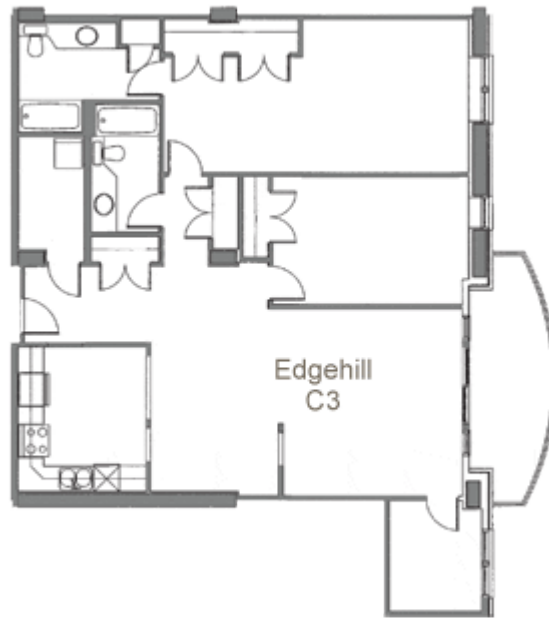

## Floor Plan Type C3

### THE EDGEHILL - Floor plan C3

2 Bedroom & Den  
1365 Sq. Ft.  
109 Sq. Ft. Balcony  
1464 Sq. Ft. Total