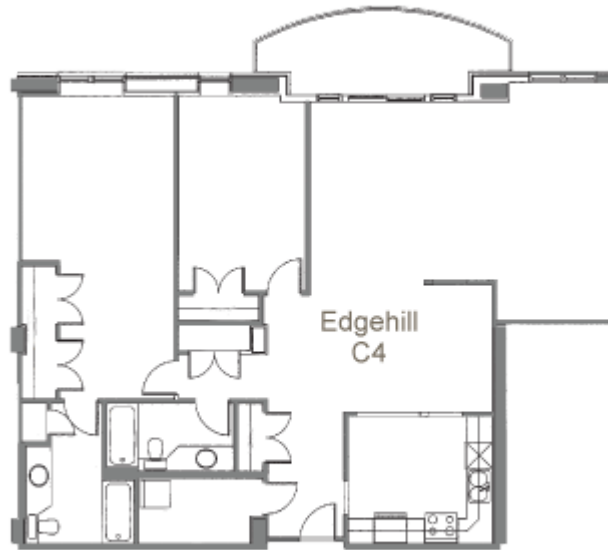

The Edgehill 106 Greenpark Close

Floor Plan Type C4

THE EDGEHILL - Floor plan C4
2 Bedroom
1458 Sq. Ft.
109 Sq. Ft. Balcony
1567 Sq. Ft. Total