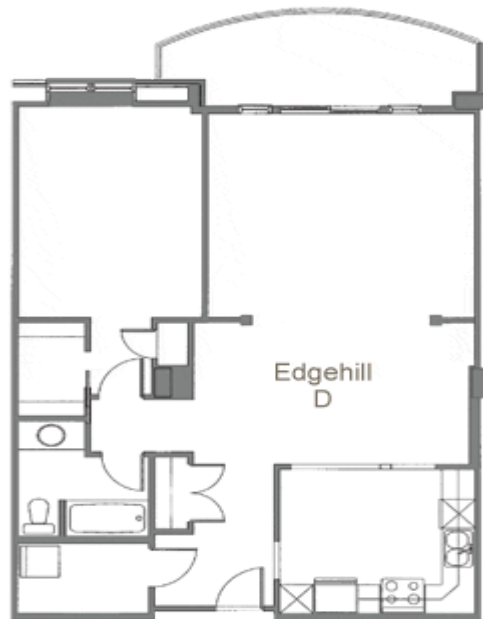

The Edgehill 106 Greenpark Close

Floor Plan Type D

THE EDGEHILL - Floor plan D

1 Bedroom
946 Sq. Ft.
109 Sq. Ft. Balcony
1055 Sq. Ft. Total

Cousins Realty, Halifax, Nova Scotia