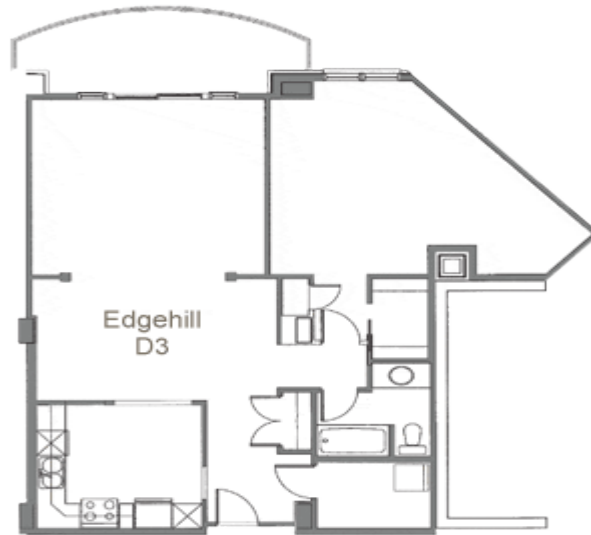

The Edgehill 106 Greenpark Close

Floor Plan Type D3

THE EDGEHILL - Floor plan D3

1 Bedroom
1033 Sq. Ft.
109 Sq. Ft. Balcony
1142 Sq. Ft. Total

Cousins Realty, Halifax, Nova Scotia