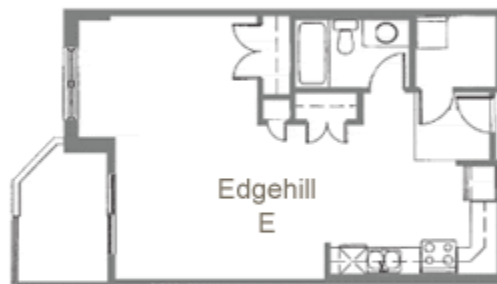

The Edgehill 106 Greenpark Close

Floor Plan Type E

THE EDGEHILL - Floor plan E

Junior 1 Bedroom
644 Sq. Ft.
57 Sq. Ft. Balcony
701 Sq. Ft. Total

Cousins Realty, Halifax, Nova Scotia