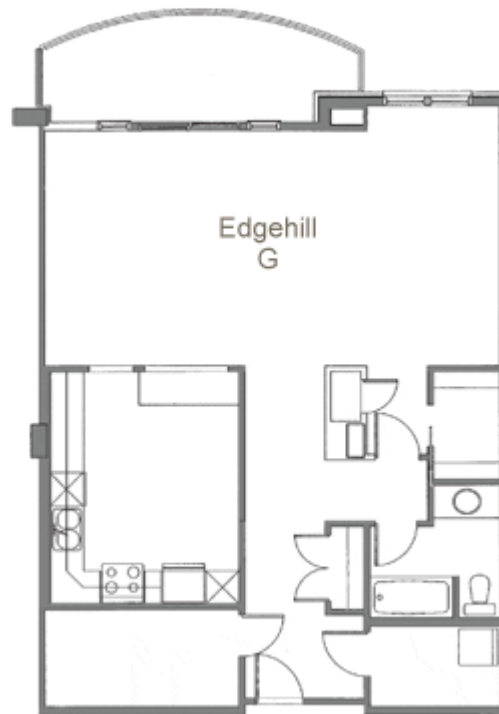

The Edgehill 106 Greenpark Close

Floor Plan Type G

THE EDGEHILL - Floor plan G

1 Bedroom & Den
951 Sq. Ft.
109 Sq. Ft. Balcony
1060 Sq. Ft. Total