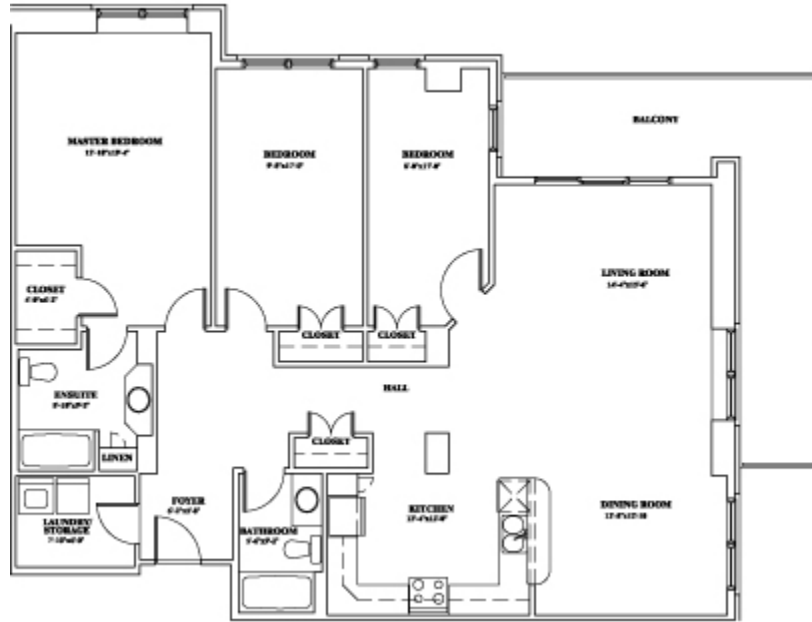

# The MapleView 290 Larry Uteck Blvd

## Floor Plan Type A

**THE MAPLEVIEW - Floor plan A**  
2 Bedroom & Den / 3 Bedroom  
1524 Sq. Ft. Total + Balcony 248 Sq. Ft.

Cousins Realty, Halifax, Nova Scotia