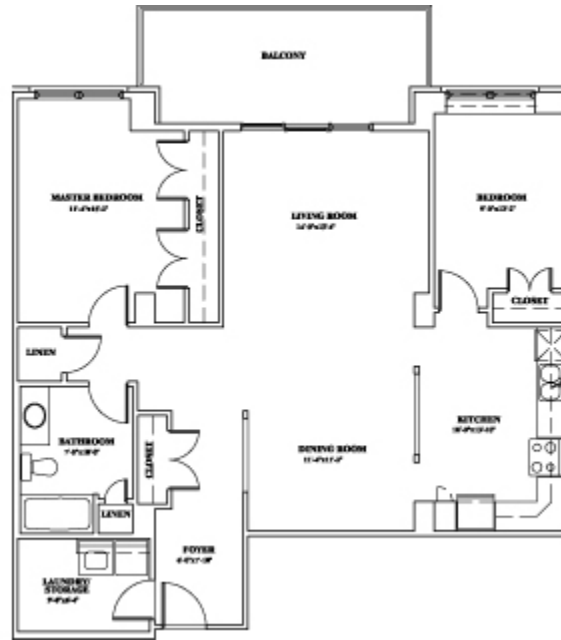

The MapleView 290 Larry Uteck Blvd

Floor Plan Type B

THE MAPLEVIEW - Floor plan B
2 Bedroom
1301 Sq. Ft. Total + Balcony 152 Sq. Ft.
Rent starting at: \$1100

Cousins Realty, Halifax, Nova Scotia