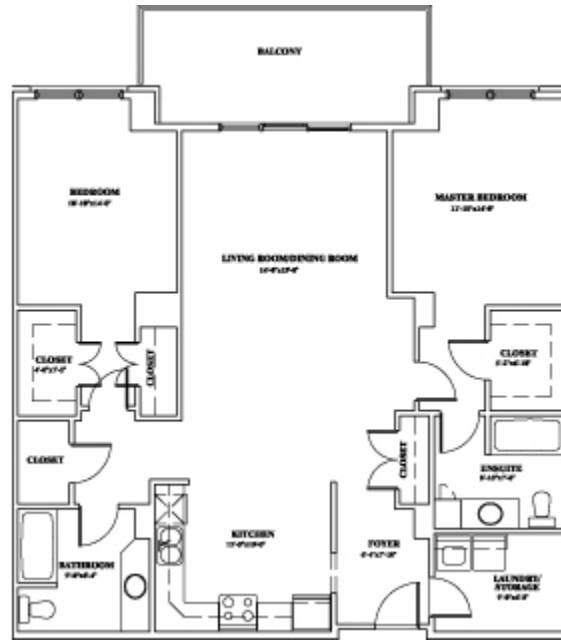

The MapleView 290 Larry Uteck Blvd

Floor Plan Type C

THE MAPLEVIEW - Floor plan C
2 Bedroom
1463 Sq. Ft. Total + Balcony 182 Sq. Ft.
Rent starting at: \$1225

Cousins Realty, Halifax, Nova Scotia