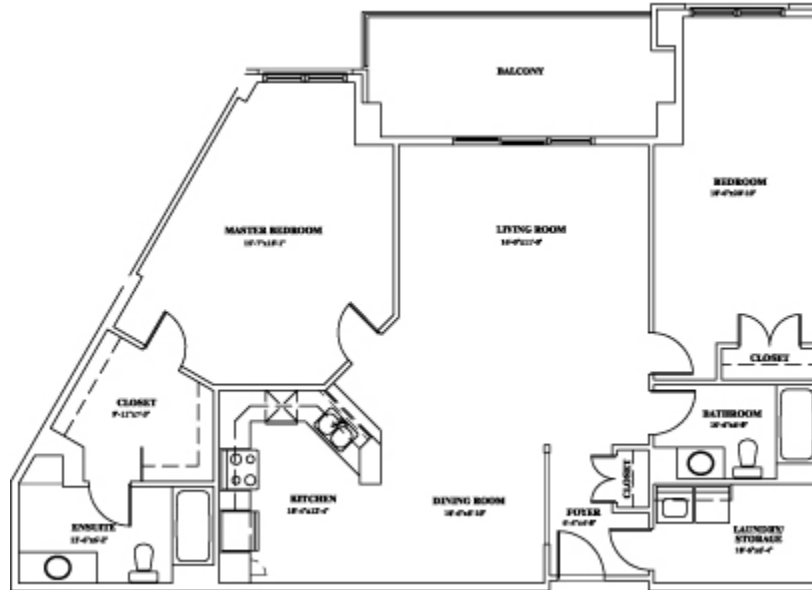

The MapleView 290 Larry Uteck Blvd

Floor Plan Type D

THE MAPLEVIEW - Floor plan D
2 Bedroom
1397 Sq. Ft. Total + Balcony 150 Sq. Ft.

Rent starting at: \$1300

Cousins Realty, Halifax, Nova Scotia