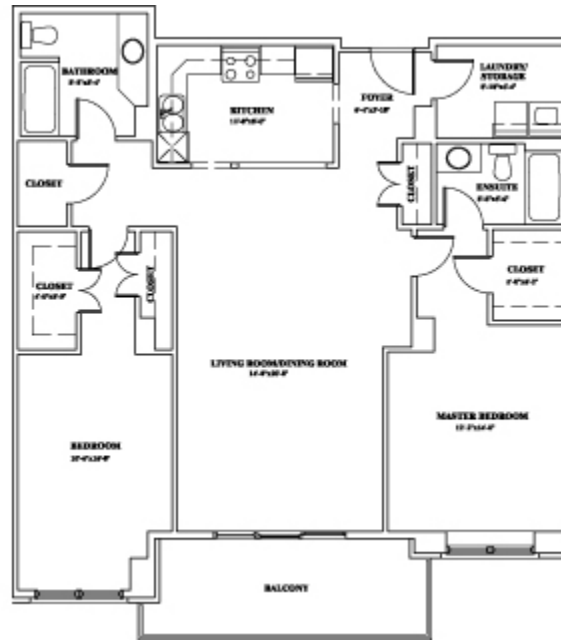

# The MapleView 324 Larry Uteck Blvd

## Floor Plan Type E

**THE MAPLEVIEW - Floor plan E**  
2 Bedroom  
1228 Sq. Ft. Total + Balcony 128 Sq. Ft.  
Rent starting at: \$1225

Cousins Realty, Halifax, Nova Scotia