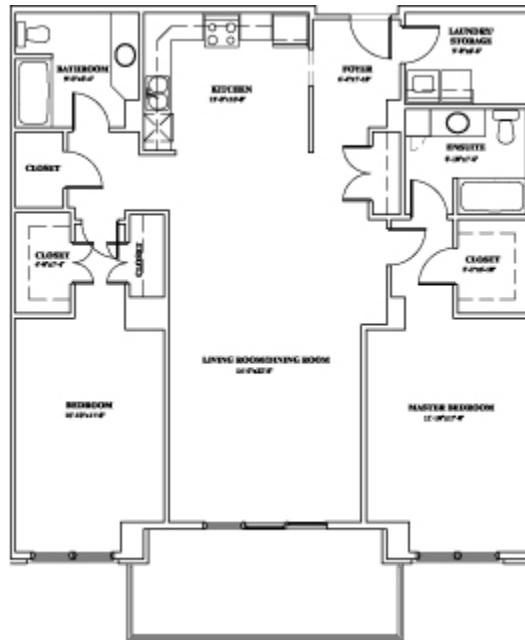

# The MapleView 290 Larry Uteck Blvd

## Floor Plan Type F

**THE MAPLEVIEW - Floor plan F**  
2 Bedroom  
1412 Sq. Ft. Total + Balcony 152 Sq. Ft.  
Rent starting at: \$1275

Cousins Realty, Halifax, Nova Scotia