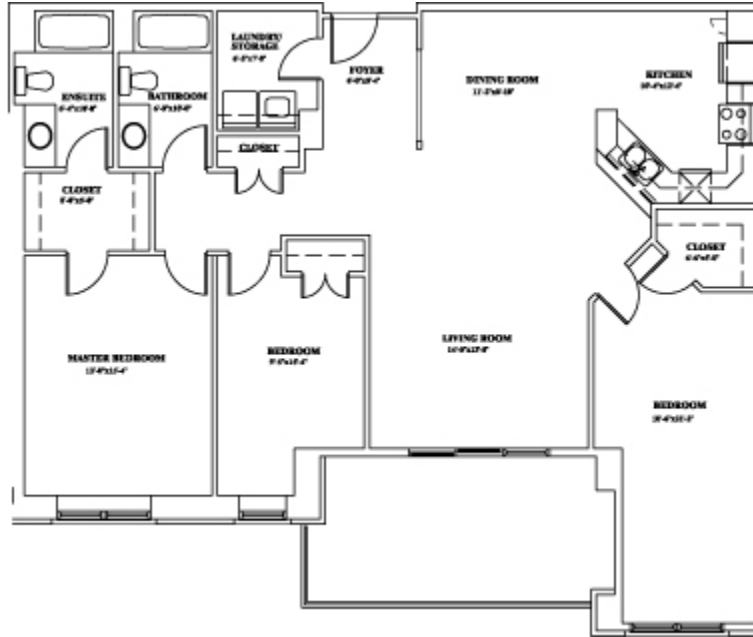

The MapleView 290 Larry Uteck Blvd

Floor Plan Type G

THE MAPLEVIEW - Floor plan G
3 Bedroom
1463 Sq. Ft. Total + Balcony 182 Sq. Ft.
Rent starting at: \$1325

Cousins Realty, Halifax, Nova Scotia