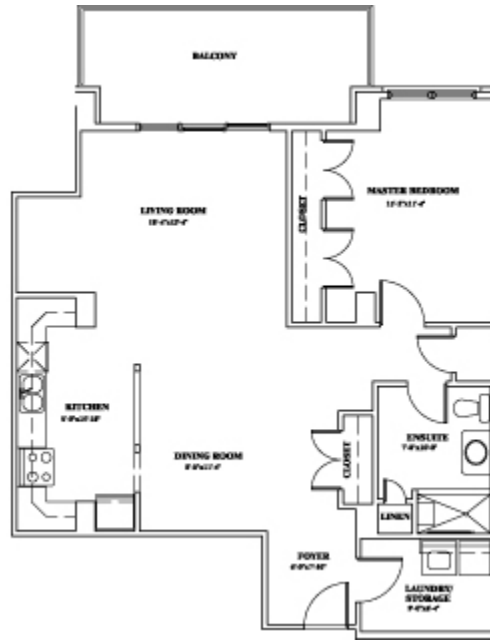

# The MapleView 290 Larry Uteck Blvd

## Floor Plan Type J

### THE MAPLEVIEW - Floor plan J

1 Bedroom

979 Sq. Ft. Total + Balcony 152 Sq. Ft.

This apartment is only available on the first floor

Rent starting at: \$950

Cousins Realty, Halifax, Nova Scotia