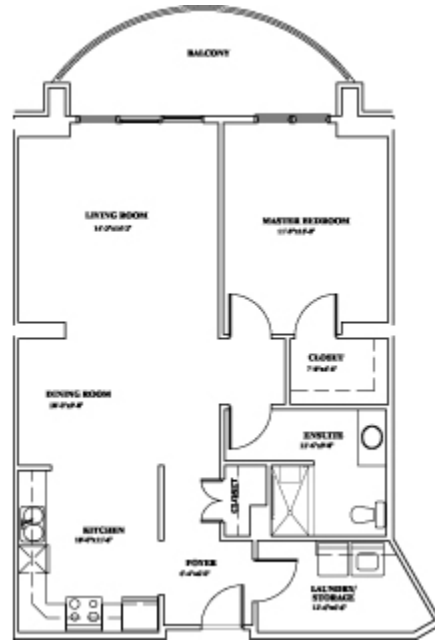

The MapleView 290 Larry Uteck Blvd

Floor Plan Type K

THE MAPLEVIEW - Floor plan K
1 Bedroom
952 Sq. Ft. Total + Balcony 152 Sq. Ft.
Rent starting at: \$975

Cousins Realty, Halifax, Nova Scotia