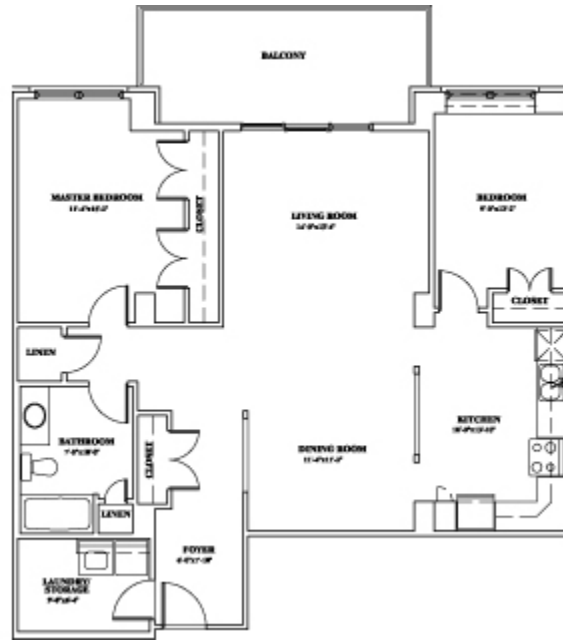

The BirchView 324 Larry Uteck Blvd

Floor Plan Type B

THE BIRCHVIEW - Floor plan B
2 Bedroom
1301 Sq. Ft. Total + Balcony 152 Sq. Ft.

Cousins Realty, Halifax, Nova Scotia