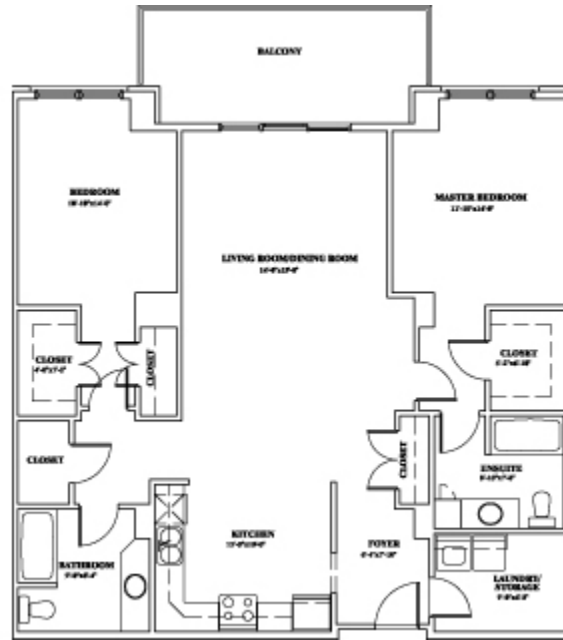

# The BirchView 324 Larry Uteck Blvd

## Floor Plan Type C

**THE BIRCHVIEW - Floor plan C**  
2 Bedroom  
1463 Sq. Ft. Total + Balcony 182 Sq. Ft.

Cousins Realty, Halifax, Nova Scotia