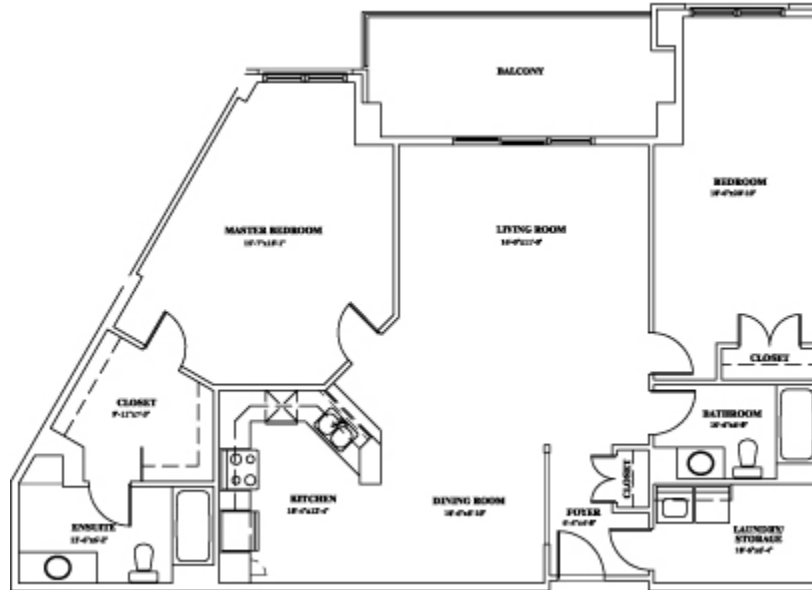

The BirchView 324 Larry Uteck Blvd

Floor Plan Type D

THE BIRCHVIEW - Floor plan D
2 Bedroom
1397 Sq. Ft. Total + Balcony 150 Sq. Ft.

Cousins Realty, Halifax, Nova Scotia