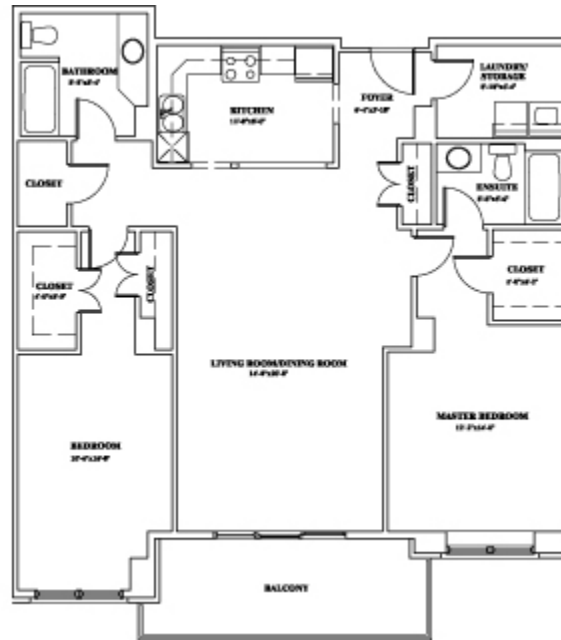

The BirchView 324 Larry Uteck Blvd

Floor Plan Type E

THE BIRCHVIEW - Floor plan E
2 Bedroom
1228 Sq. Ft. Total + Balcony 128 Sq. Ft.

Cousins Realty, Halifax, Nova Scotia