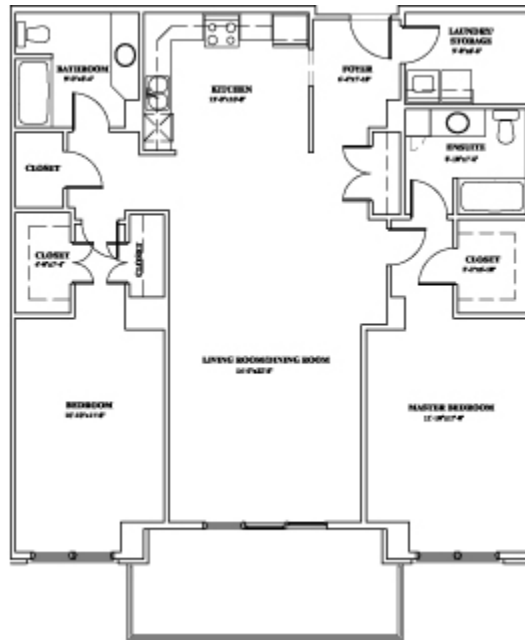

# The BirchView 324 Larry Uteck Blvd

## Floor Plan Type F

**THE BIRCHVIEW - Floor plan F**  
2 Bedroom  
1412 Sq. Ft. Total + Balcony 152 Sq. Ft.

Cousins Realty, Halifax, Nova Scotia