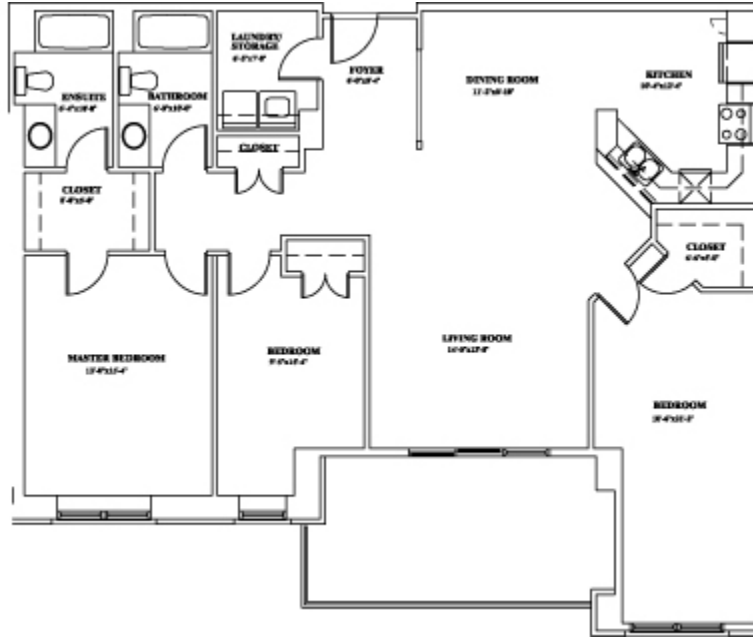

The BirchView 324 Larry Uteck Blvd

Floor Plan Type G

THE BIRCHVIEW - Floor plan G
3 Bedroom
1463 Sq. Ft. Total + Balcony 182 Sq. Ft.

Cousins Realty, Halifax, Nova Scotia