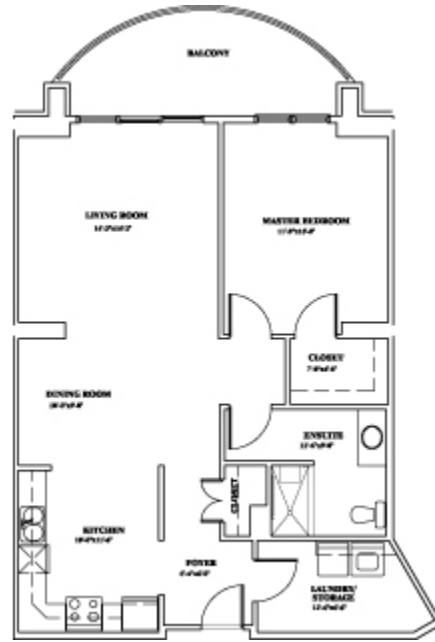

The BirchView 324 Larry Uteck Blvd

Floor Plan Type K

THE BIRCHVIEW - Floor plan K
1 Bedroom
952 Sq. Ft. Total + Balcony 152 Sq. Ft.

Cousins Realty, Halifax, Nova Scotia