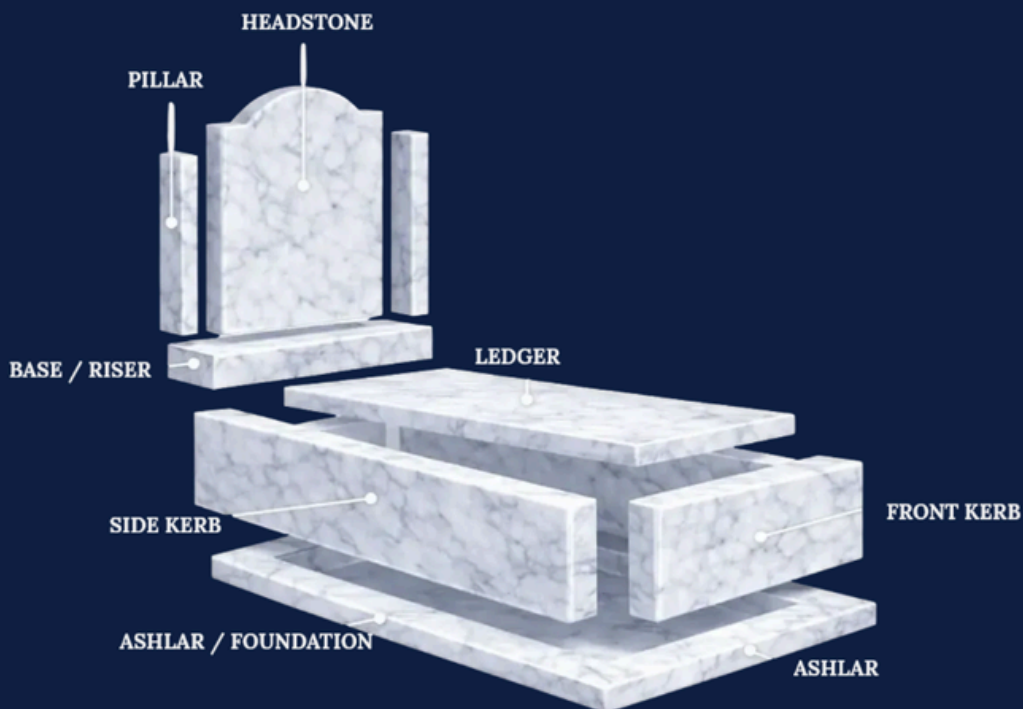

Headstone and Base

Full Monument

Anatomy of a full monument

A complete style made of several structural components that work together to create a durable and visually significant memorial.

Double Monument

Also known as a companion monument is a memorial design for two people, typically installed on a double plot. It provides a shared space for inscriptions while maintaining a balanced symmetrical design.

Mausoleum

A Mausoleum is an above ground memorial structure, designed for one or more caskets to sit above ground in a sealed vault. Constructed from high quality materials such as granite or marble, offering a refined and architectural memorial style.