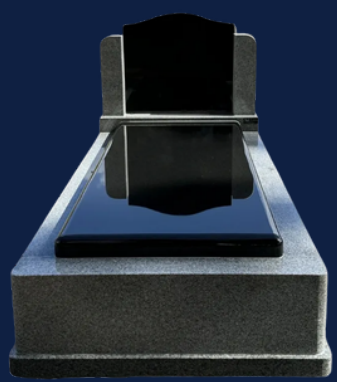

Headstone and Base

Full Monument

Anatomy of a full monument

A complete style made of several structural components that work together to create a durable and visually significant memorial.

Double Monument

Also known as a companion monument is a memorial design for two people, typically installed on a double plot. It provides a shared space for inscriptions while maintaining a balanced symmetrical design.