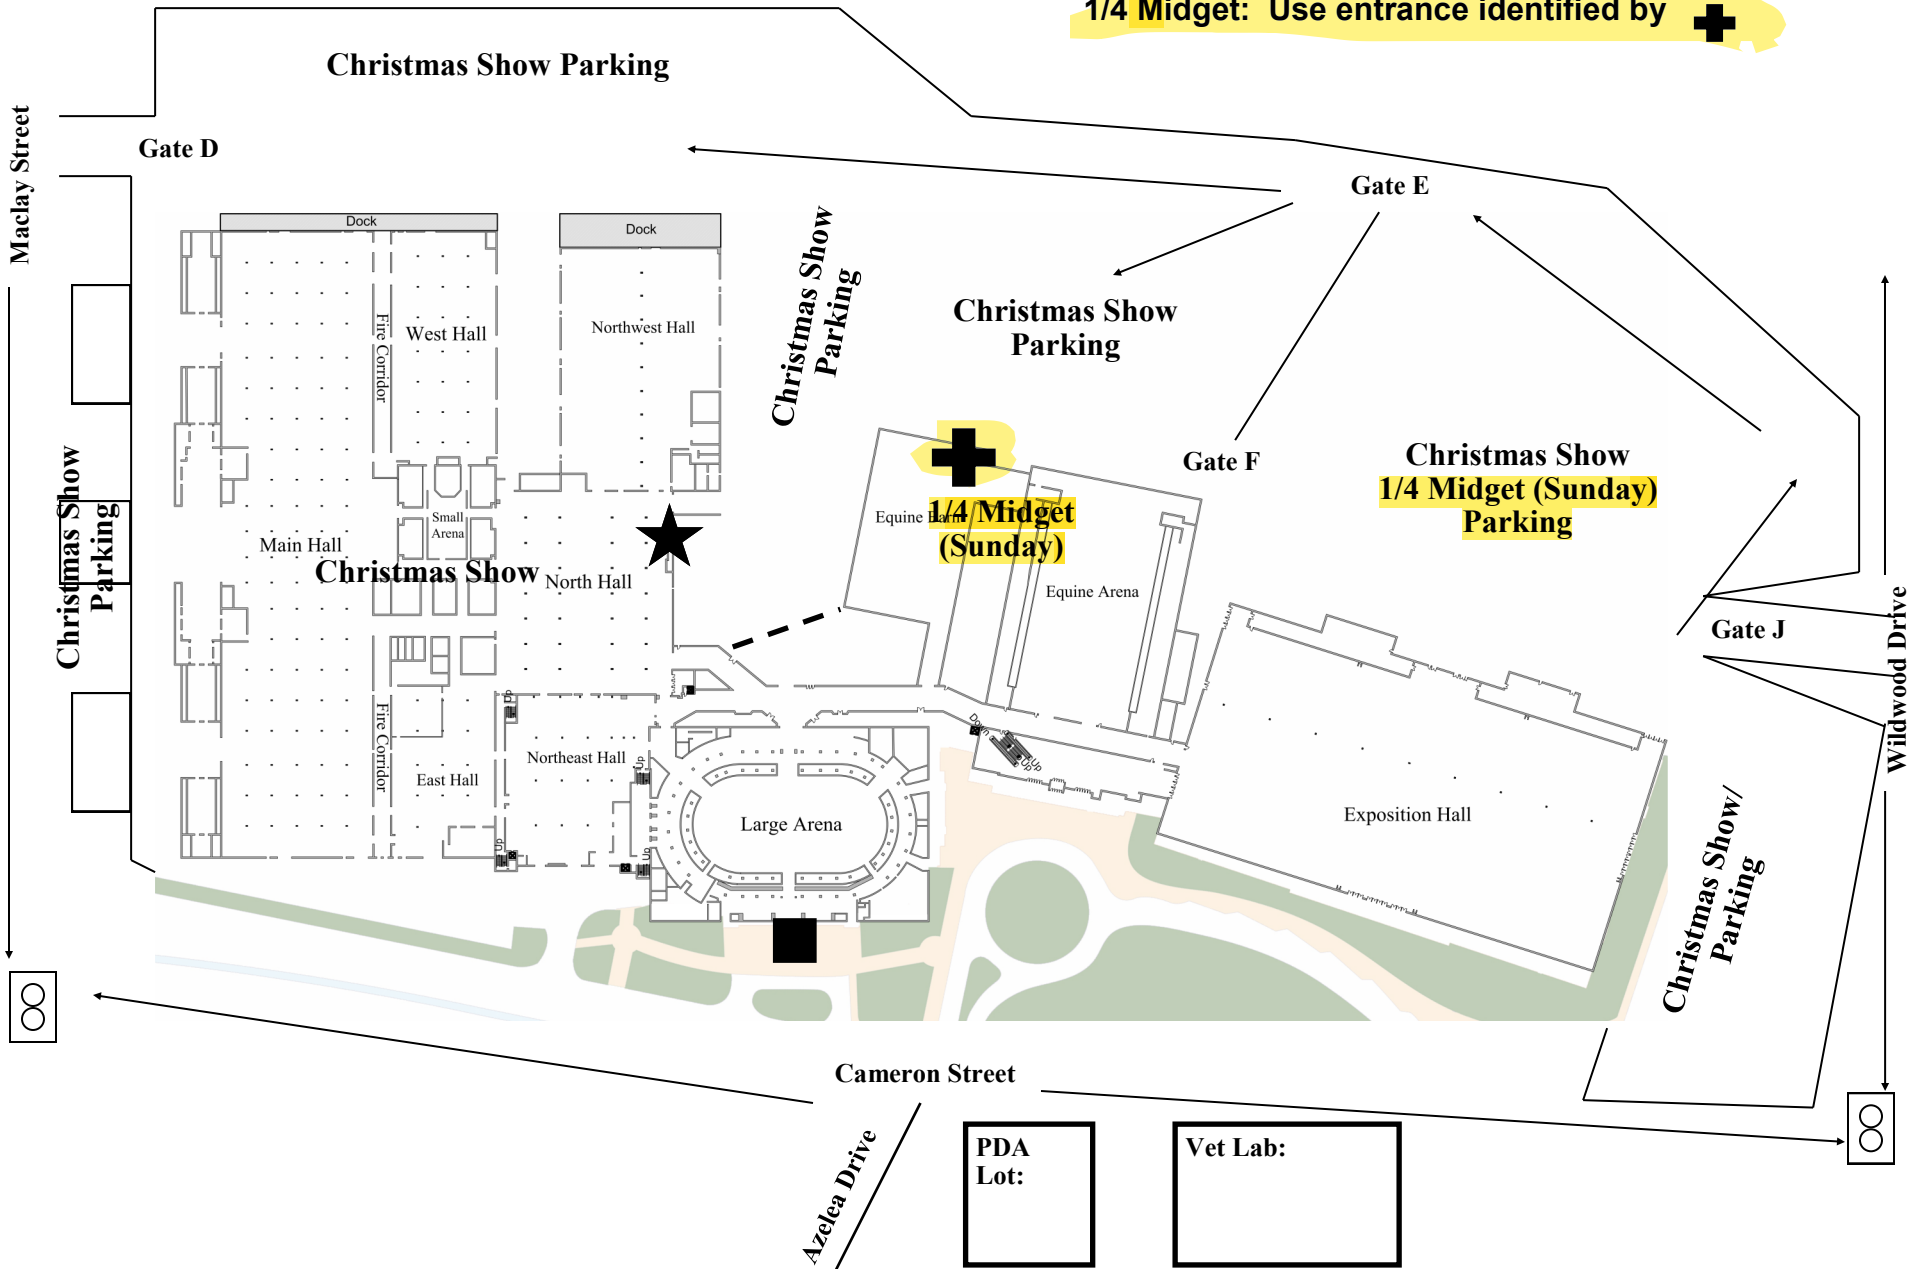

December 4-5, 2021 Parking

Christmas Show: Use entrance identified by ★
1/4 Midget: Use entrance identified by +

KRVA: Use entrance identified by ●