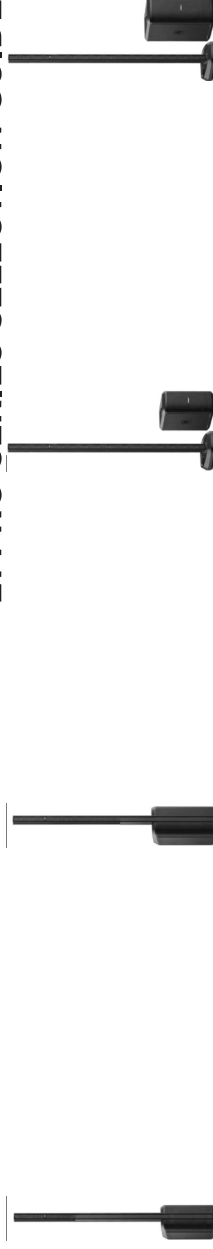

L1 PRO SERIES SELECTION GUIDE

	L1 PRO8	L1 PRO16	L1 PRO32 + SUB1	L1 PRO32 + SUB2
Loudspeaker Type	8 x articulated cricket drivers w/ integrated 7" x 13" racetrack transducer	16 x articulated cricket drivers w/ integrated 10" x 18" neodymium racetrack transducer	32 x articulated cricket drivers w/ modular 7" x 13" racetrack transducer	32 x articulated cricket drivers w/ modular 10" x 18" neodymium racetrack transducer
Max SPL	112 dB (cont.) 118 dB (peak)	118 dB (cont.) 124 dB (peak)	117 dB (cont.) 123 dB (peak)	122 dB (cont.) 128 dB (peak)
Low-Frequency Coverage	45 Hz 180° H x +/-20° V	42 Hz 180° H x 0°/-30° V	40 Hz 180° H x 0° V	37 Hz 180° H x 0° V
Vertical Beam Type	C-shape	J-shape	Straight-shape	
Amplifier Design	Class D, 60W mid-high array + 240W sub	Class D, 250W mid-high array + 1000W sub	Class D, 480W mid-high array + 480W sub	Class D, 480W mid-high array + 1000W sub
Onboard Mixer	3 channel			
Inputs				
Channel 1 and 2 Input Type	Combination XLR or 1/4" TRS connector (mic/instrument/line)			
Channel 1 and 2 Features	Volume, Treble, Bass, Mute, Phantom power, ToneMatch presets			
Channel 3 Input Type	1/8" TRS (stereo-summed, line), 1/4" TRS (line), Bluetooth audio streaming (AAC)			
Channel 3 Features	Volume, Treble, Bass, Mute			
Phantom Power	Yes			
Bluetooth Streaming	Yes			
SUB1 SUB2 Inputs				
Channel 1 and 2 Type	Not applicable	Not applicable	Combination XLR or 1/4" TRS connector (line) SubMatch in	
Outputs				
Line Out	XLR connector (full frequency bandwidth)			
ToneMatch Port	Compatible with Bose T4S and T8S Mixer			
SubMatch Connection	Not applicable	Not applicable	Yes, cable included	
SUB1 SUB2 Outputs				
Line Outputs	Not applicable	Not applicable	2 x XLR connector (full frequency bandwidth) SubMatch thru	
System Control				
Onboard	Yes			
Wireless	Yes, via L1 Mix app over Bluetooth LE connection			
Other				
System Includes	1 x mid-high array 1 x array extension Subwoofer power stand AC power cord Carry bag	1 x mid-high array 1 x array extension Subwoofer power stand AC power cord Carry bag	2 x mid-high array Sub1 SubMatch cable AC power cord Carry bags Slip cover	2 x mid-high array Sub2 SubMatch cable AC power cord Carry bags Slip cover
Dimensions (H x W x D)	200.5 x 31.8 x 44 cm (78.9 x 12.5 x 17.3 in)	201.2 x 35.5 x 45.6 cm (79.2 x 14.0 x 18.0 in)	L1 PRO32: 213.5 x 34.5 x 55 cm (84.1 x 13.6 x 21.7 in)	SUB2: 69.0 x 30.5 x 55.0 cm 27.2 x 12.0 x 21.7 in
Net Weight	18 kg (39.8 lb)	24.8 kg (54.8 lb)	L1 PRO32: 13.0 kg (28.6 lb) SUB1: 16.1 kg (35.5 lb)	SUB2: 23.4 kg (51.7 lb)