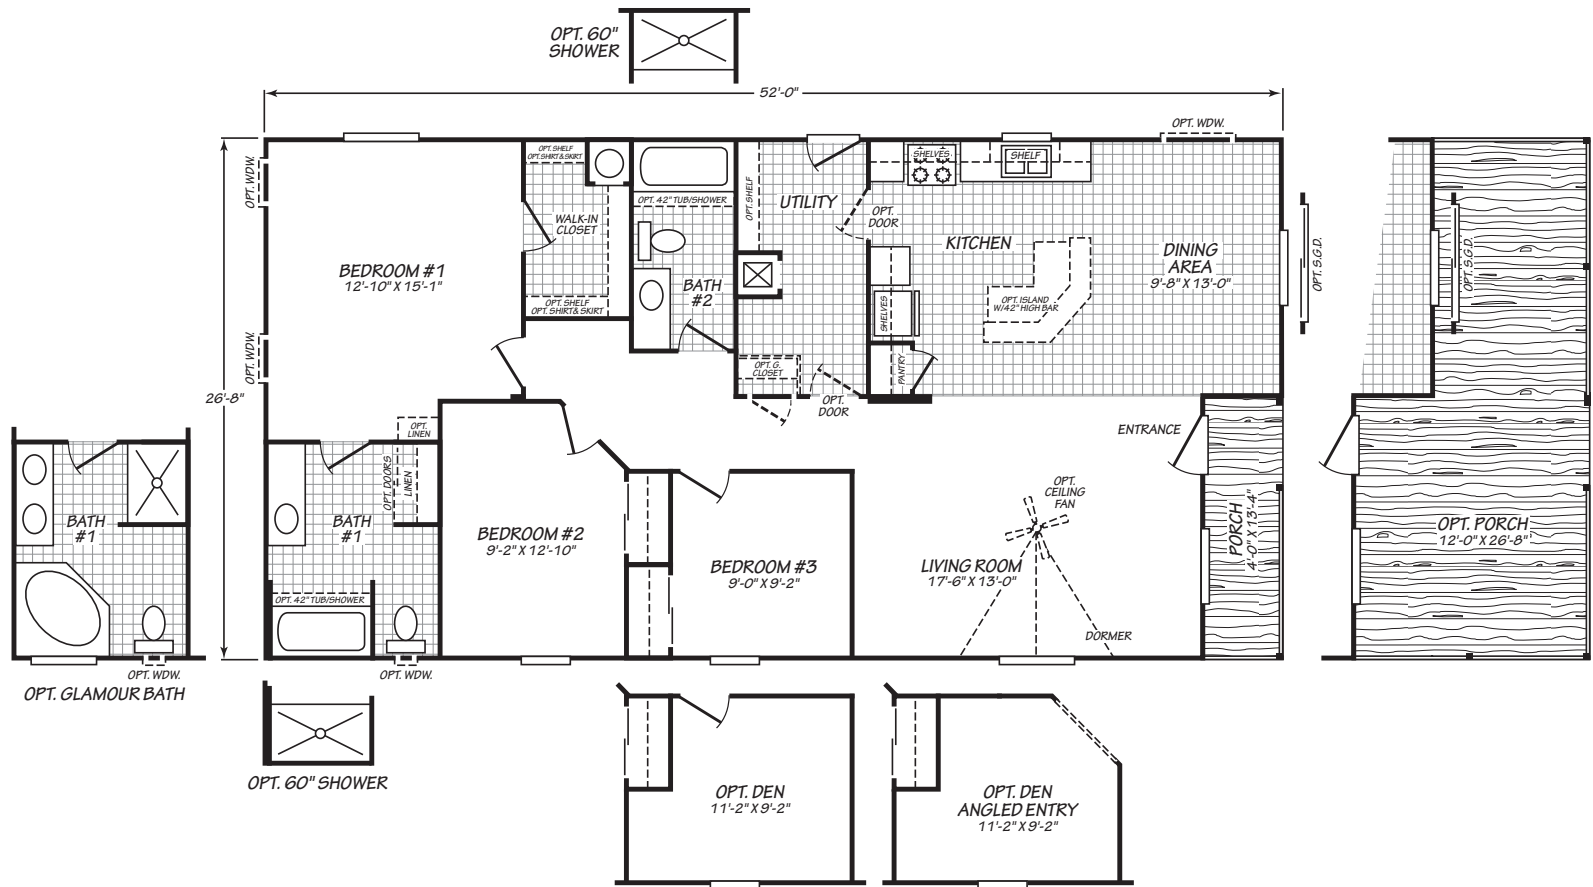

EAGLE

MODEL 28523P

3 Bedroom • 2 Bath • 1,333 Square Feet

©2021 FLEETWOOD HOMES INC. ALL RIGHTS RESERVED

Important: Because we continually update and modify our products, it is important for you to know that our brochures and literature are for illustrative purposes only. **ILLUSTRATIONS MAY SHOW OPTIONAL FEATURES.** All information contained herein may vary from the actual home we build. Dimensions are nominal length and width measurements are from exterior wall to exterior wall. We reserve the right to make changes at any time, without notice or obligation, in prices, colors, materials, specifications, features and models. Please check with your retailer for specific information about the home you select.