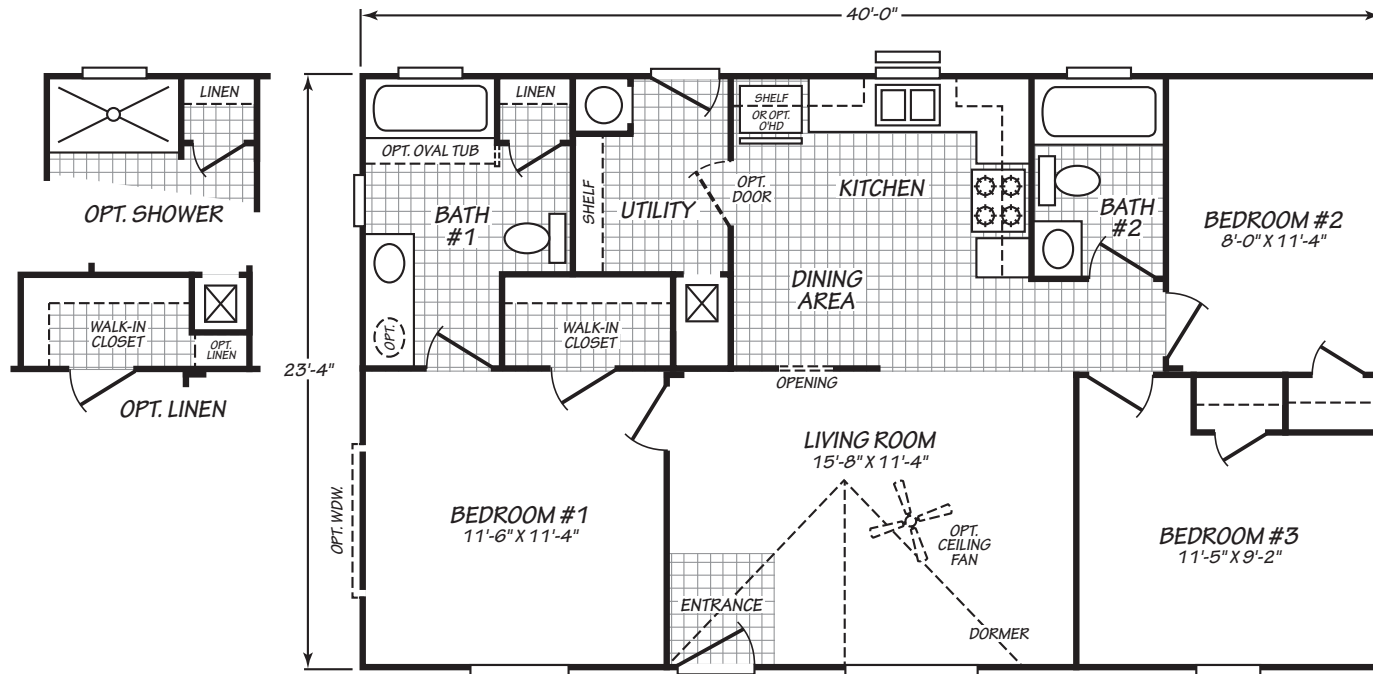

EVERGREEN

MODEL 24403E

3 Bedroom • 2 Bath • 933 Square Feet

©2021 FLEETWOOD HOMES INC. ALL RIGHTS RESERVED

Important: Because we continually update and modify our products, it is important for you to know that our brochures and literature are for illustrative purposes only. **ILLUSTRATIONS MAY SHOW OPTIONAL FEATURES.** All information contained herein may vary from the actual home we build. Dimensions are nominal length and width measurements are from exterior wall to exterior wall. We reserve the right to make changes at any time, without notice or obligation, in prices, colors, materials, specifications, features and models. Please check with your retailer for specific information about the home you select.