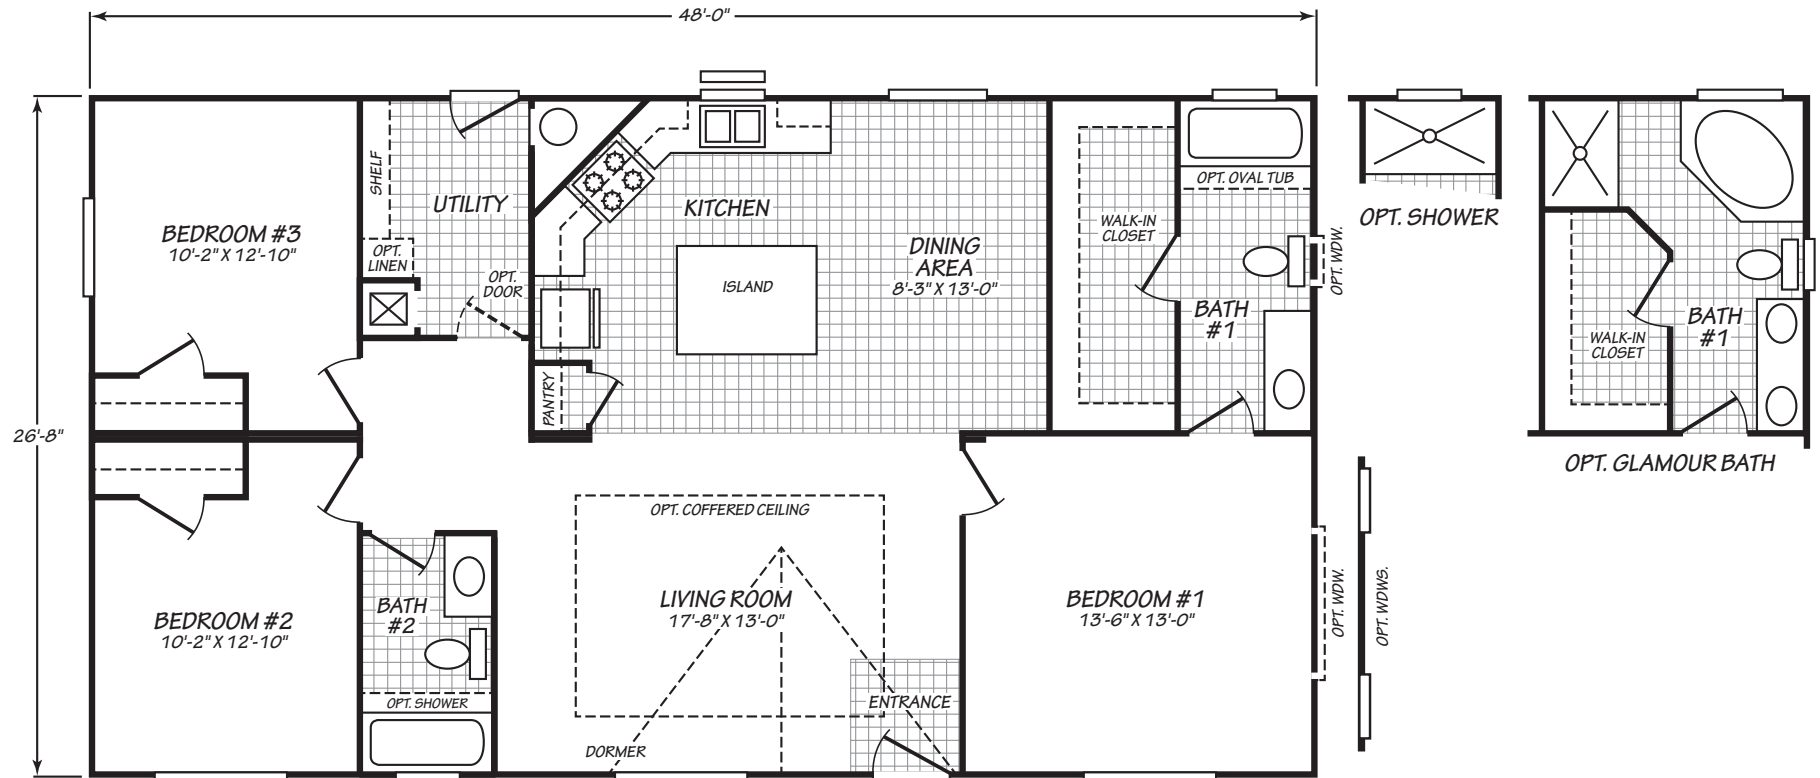

## MODEL 28483E

3 Bedroom • 2 Bath • 1,280 Square Feet

©2023 FLEETWOOD HOMES INC. ALL RIGHTS RESERVED

Important: Because we continually update and modify our products, it is important for you to know that our brochures and literature are for illustrative purposes only. **ILLUSTRATIONS MAY SHOW OPTIONAL FEATURES.** All information contained herein may vary from the actual home we build. Dimensions are nominal length and width measurements are from exterior wall to exterior wall. We reserve the right to make changes at any time, without notice or obligation, in prices, colors, materials, specifications, features and models. Please check with your retailer for specific information about the home you select.