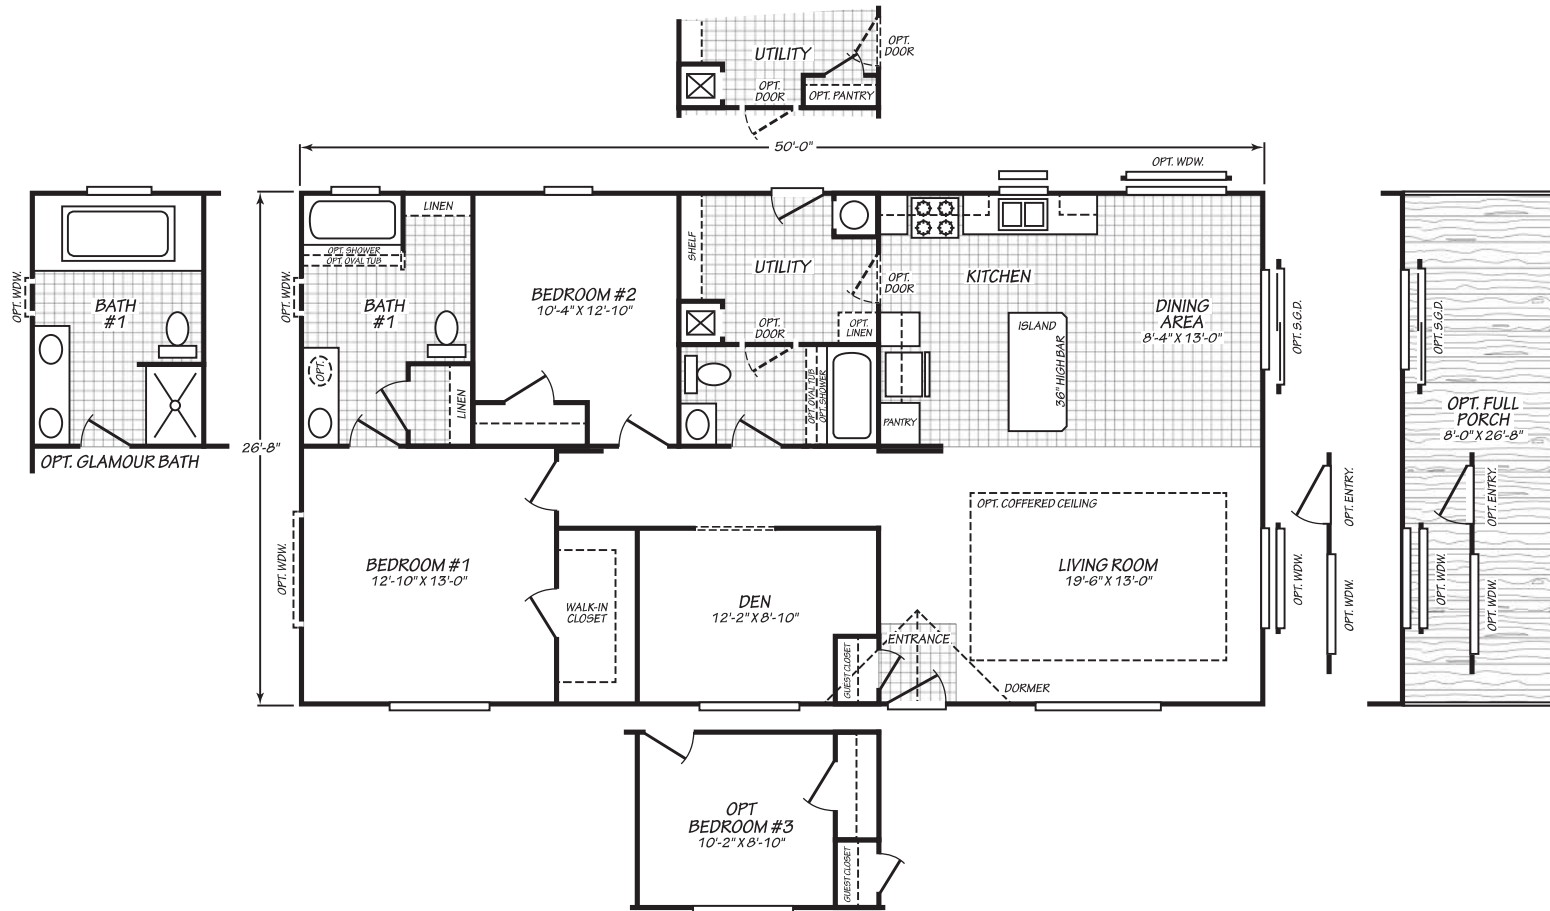

EVERGREEN

MODEL 28502E

2 Bedroom • 2 Bath • 1,333 Square Feet

©2021 FLEETWOOD HOMES INC. ALL RIGHTS RESERVED

Important: Because we continually update and modify our products, it is important for you to know that our brochures and literature are for illustrative purposes only. **ILLUSTRATIONS MAY SHOW OPTIONAL FEATURES.** All information contained herein may vary from the actual home we build. Dimensions are nominal length and width measurements are from exterior wall to exterior wall. We reserve the right to make changes at any time, without notice or obligation, in prices, colors, materials, specifications, features and models. Please check with your retailer for specific information about the home you select.