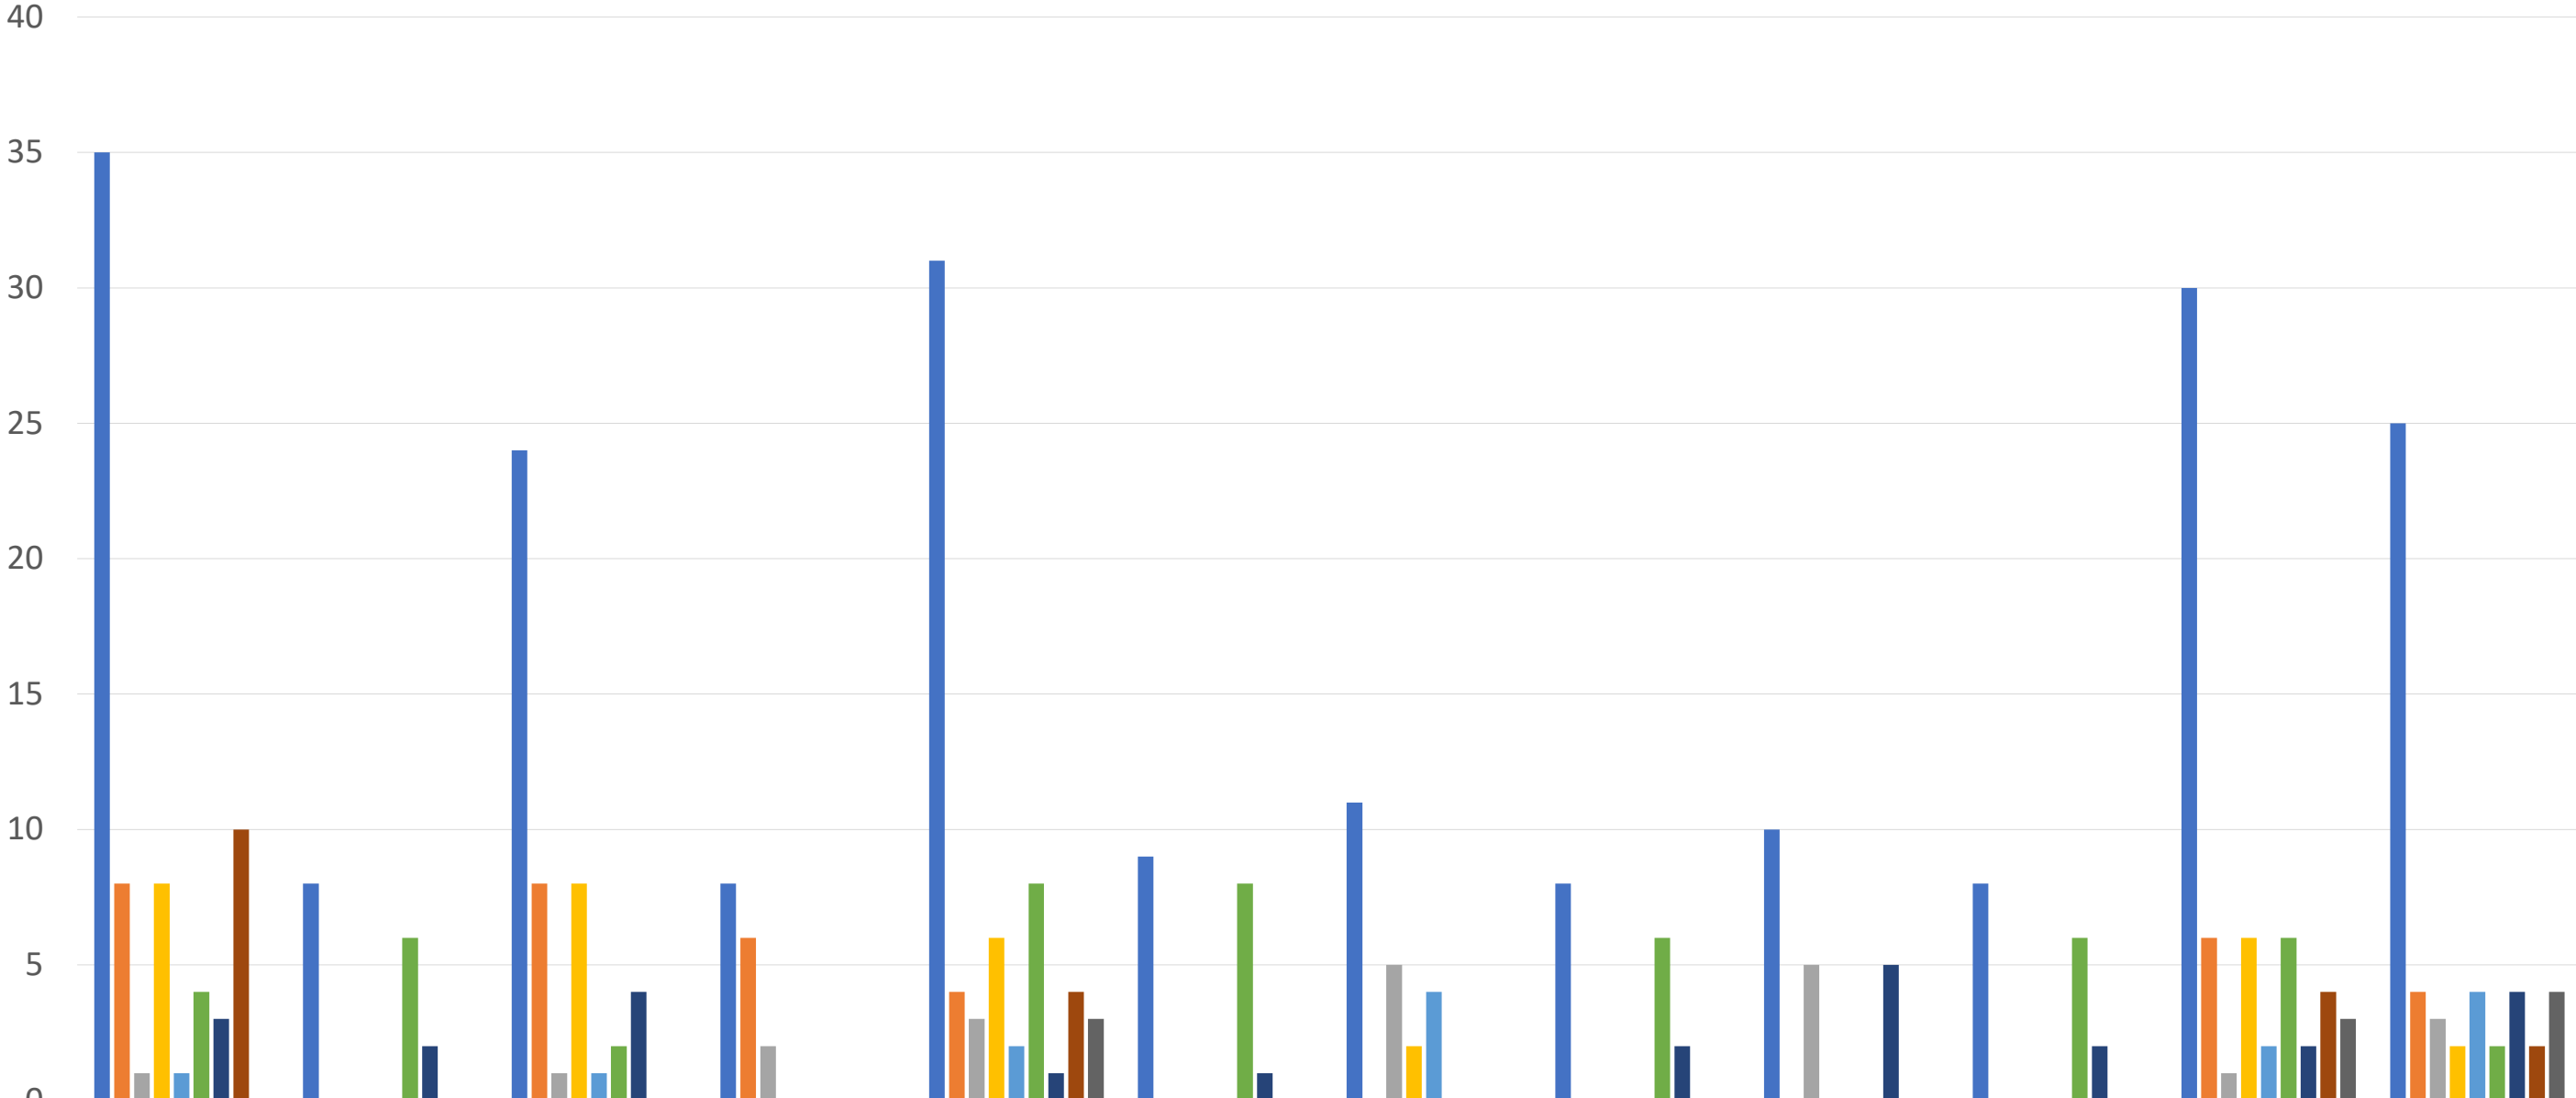

# I AM PICKLEBALL BEGINNERS LADDER LEAGUE DASHBOARD

## PLAYER'S RANKING

	CARMEN	DEBORAH	TINA	VIVIAN	CATHERINE	KAY	SUSAN	JESSICA	RICARDO	CAROL	CRISTINA	SUSSIE
<b>PLAYER RANKING</b>	1	2	3	4	2	5	6	7	8	8	8	8
<b>TOTAL PLAYER'S POINTS</b>	35	31	30	25	24	11	10	9	8	8	8	8

# TOTAL POINTS BY PLAYER

	CARMEN	CAROL	CATHERINE	CRISTINA	DEBORAH	JESSICA	KAY	RICARDO	SUSAN	SUSSIE	TINA	VIVIAN
PLAYER'S TOTAL POINTS	35	8	24	8	31	9	11	8	10	8	30	25
WEEK # 1 WIN	8	0	8	6	4	0	0	0	0	0	6	4
WEEK # 1 LOSSES	1	0	1	2	3	0	5	0	5	0	1	3
WEEK # 2 WIN	8	0	8	0	6	0	2	0	0	0	6	2
WEEK # 2 LOSSES	1	0	1	0	2	0	4	0	0	0	2	4
WEEK # 3 WIN 2	4	6	2	0	8	8	0	6	0	6	6	2
WEEK # 3 LOSSES	3	2	4	0	1	1	0	2	5	2	2	4
WEEK # 4 WIN	10	0	0	0	4	0	0	0	0	0	4	2
WEEK # 4 LOSSES	0	0	0	0	3	0	0	0	0	0	3	4