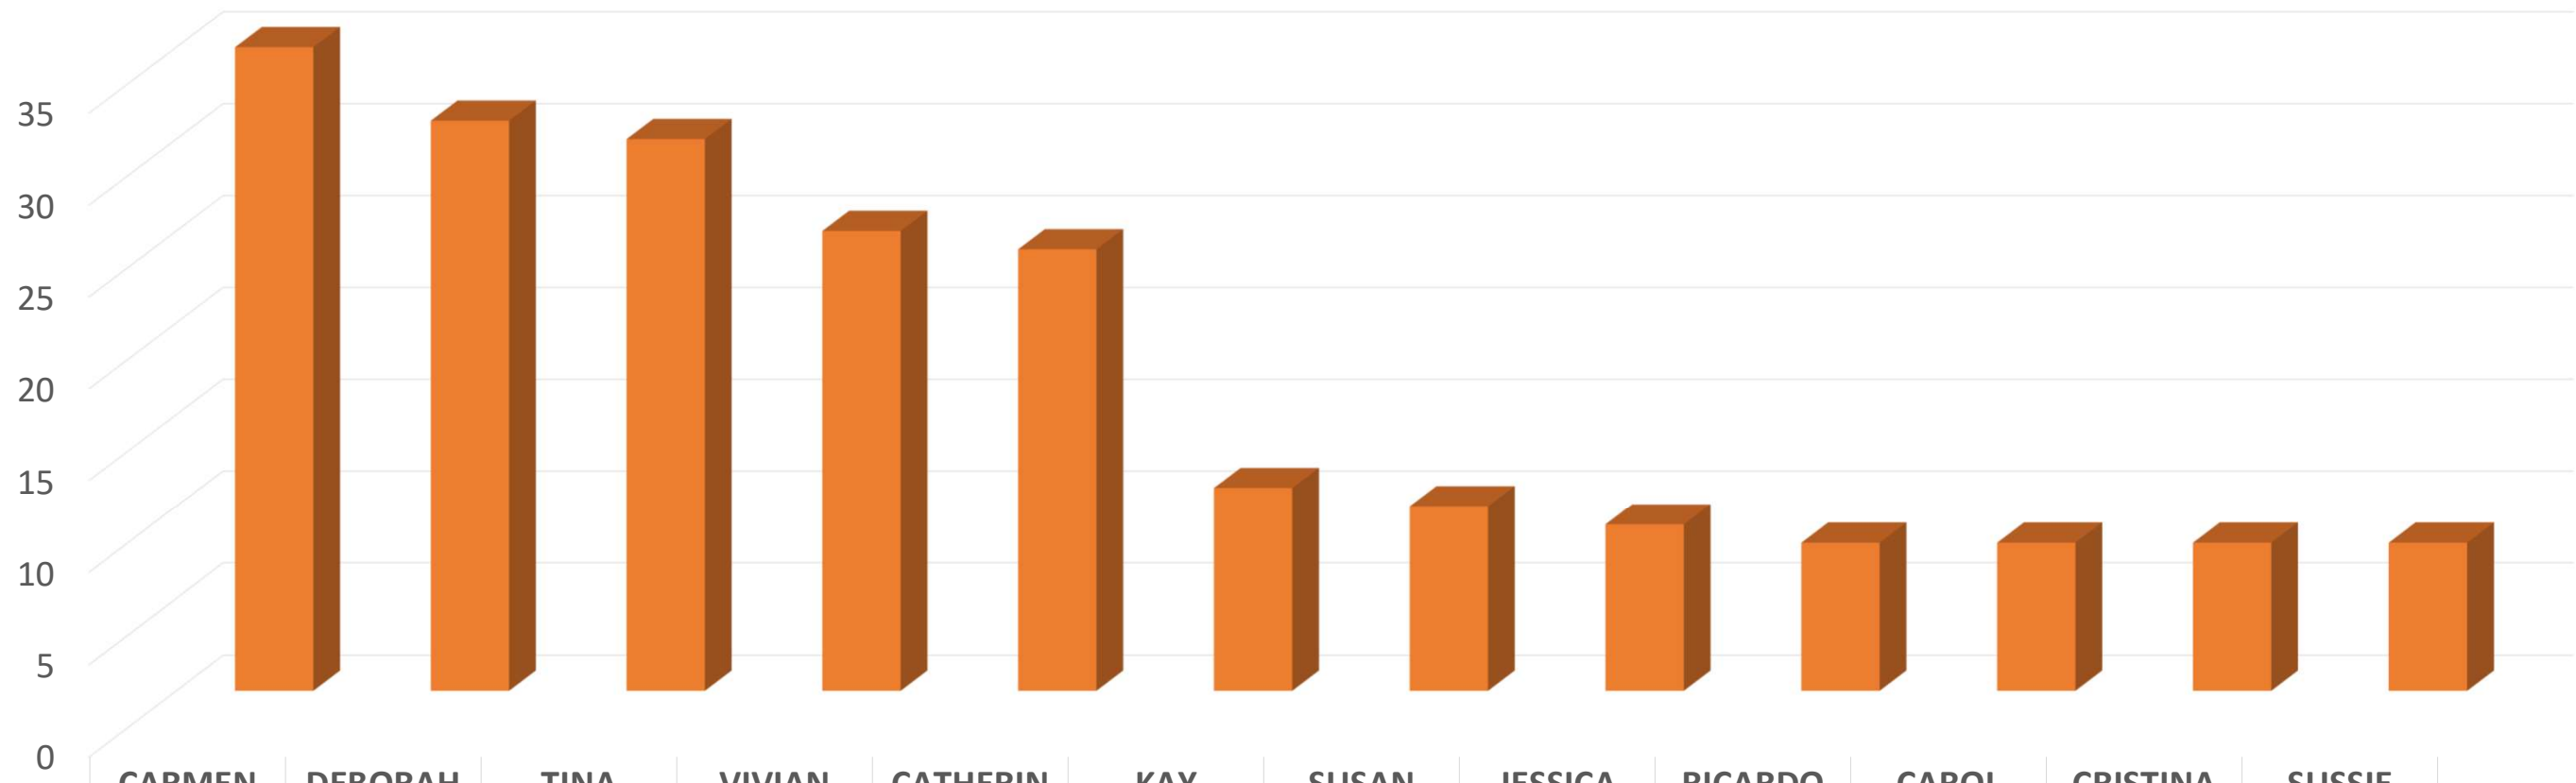

# I AM PICKLEBALL BEGINNERS LADDER LEAGUE DASHBOARD

## PLAYER'S RANKING

	CARMEN	DEBORAH	TINA	VIVIAN	CATHERINE	KAY	SUSAN	JESSICA	RICARDO	CAROL	CRISTINA	SUSSIE
<b>PLAYER RANKING</b>	1	2	3	4	2	5	6	7	8	8	8	8
<b>TOTAL PLAYER'S POINTS</b>	35	31	30	25	24	11	10	9	8	8	8	8

# TOTAL POINTS BY PLAYER

	CARMEN	CAROL	CATHERINE	CRISTINA	DEBORAH	JESSICA	KAY	RICARDO	SUSAN	SUSSIE	TINA	VIVIAN
PLAYER'S TOTAL POINTS	35	8	24	8	31	9	11	8	10	8	30	25
WEEK # 1 WIN	8	0	8	6	4	0	0	0	0	0	6	4
WEEK # 1 LOSSES	1	0	1	2	3	0	5	0	5	0	1	3
WEEK # 2 WIN	8	0	8	0	6	0	2	0	0	0	6	2
WEEK # 2 LOSSES	1	0	1	0	2	0	4	0	0	0	2	4
WEEK # 3 WIN 2	4	6	2	0	8	8	0	6	0	6	6	2
WEEK # 3 LOSSES	3	2	4	0	1	1	0	2	5	2	2	4
WEEK # 4 WIN	10	0	0	0	4	0	0	0	0	0	4	2
WEEK # 4 LOSSES	0	0	0	0	3	0	0	0	0	0	3	4