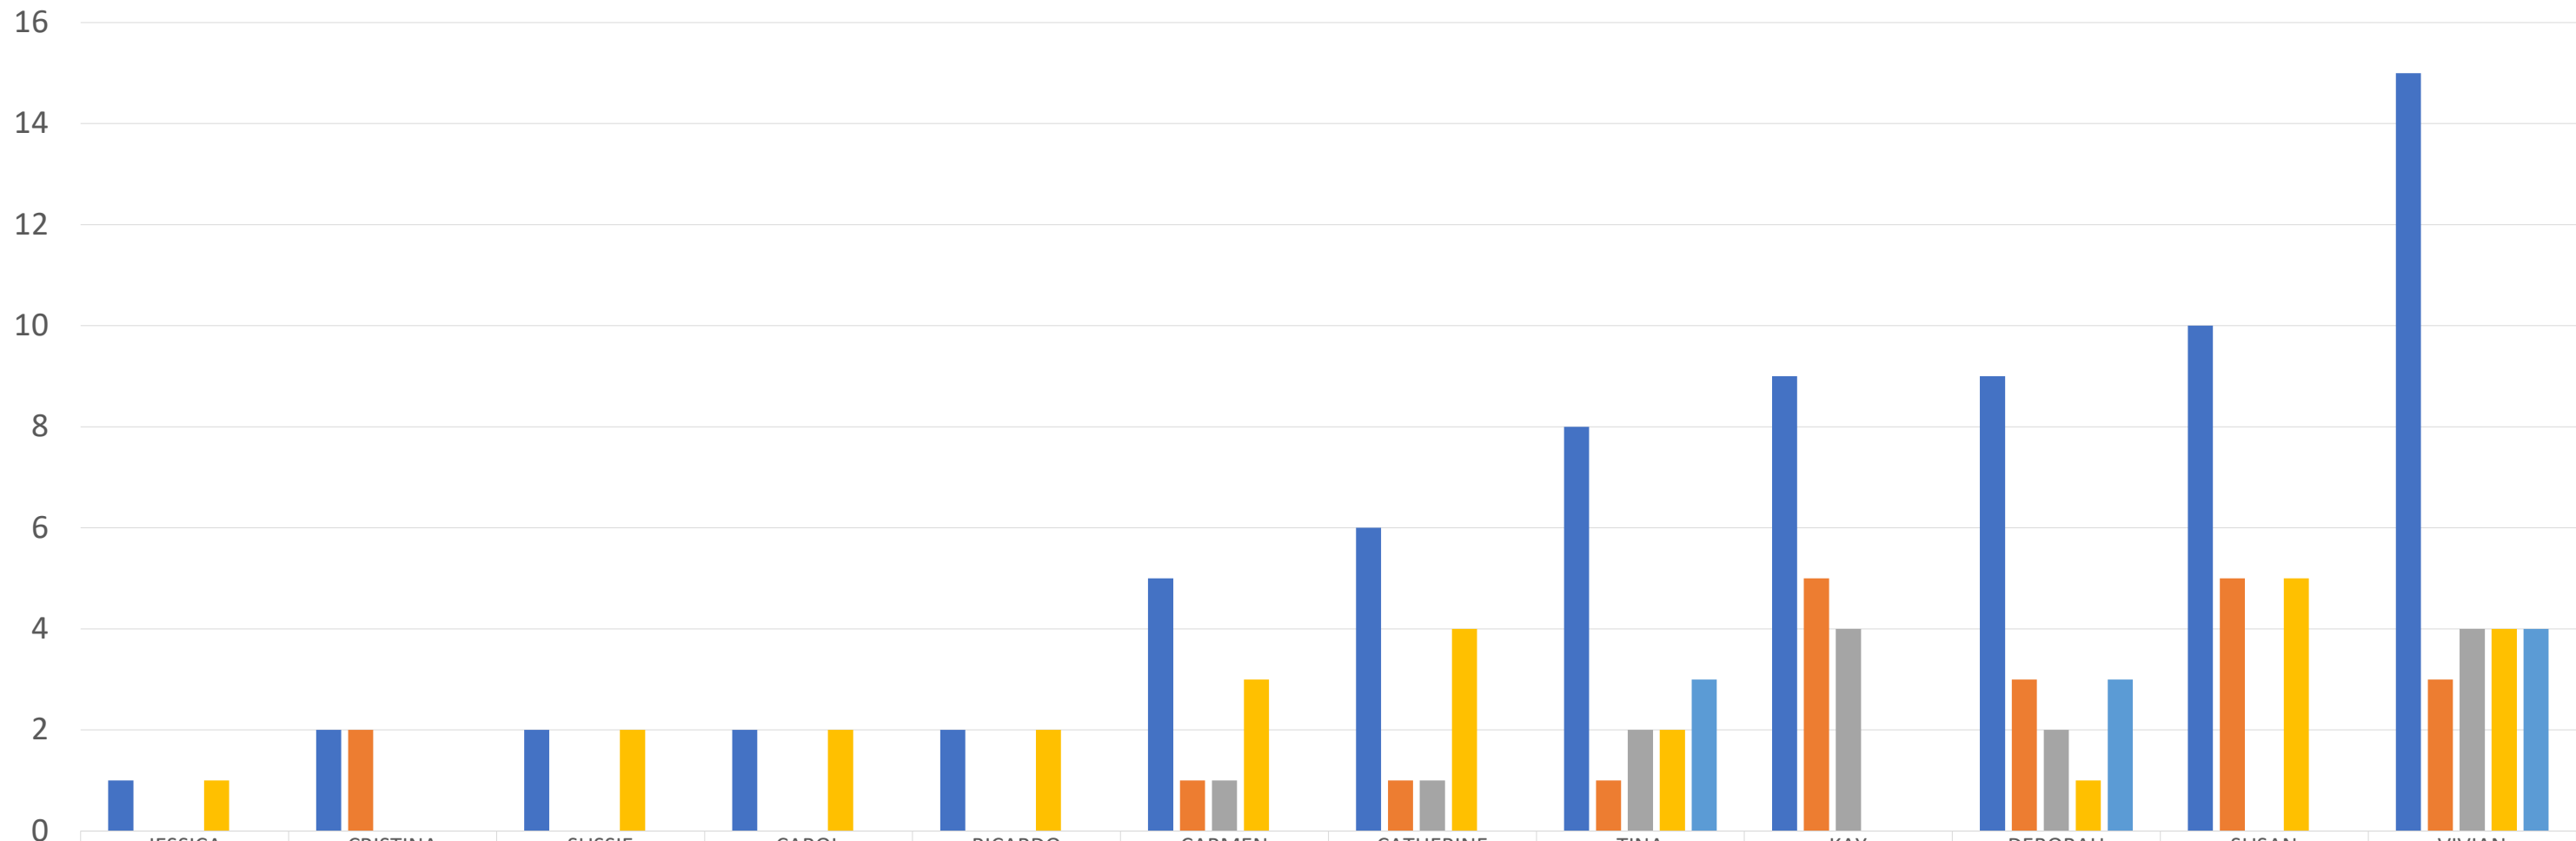

WEEKLY LOSSES BY PLAYER

■ LOSSES TOTALS	1	2	2	2	2	5	6	8	9	9	10	15
■ WEEK 1	0	2	0	0	0	1	1	1	5	3	5	3
■ WEEK 2	0	0	0	0	0	1	1	2	4	2	0	4
■ WEEK 3	1	0	2	2	2	3	4	2	0	1	5	4
■ WEEK 4	0	0	0	0	0	0	0	3	0	3	0	4