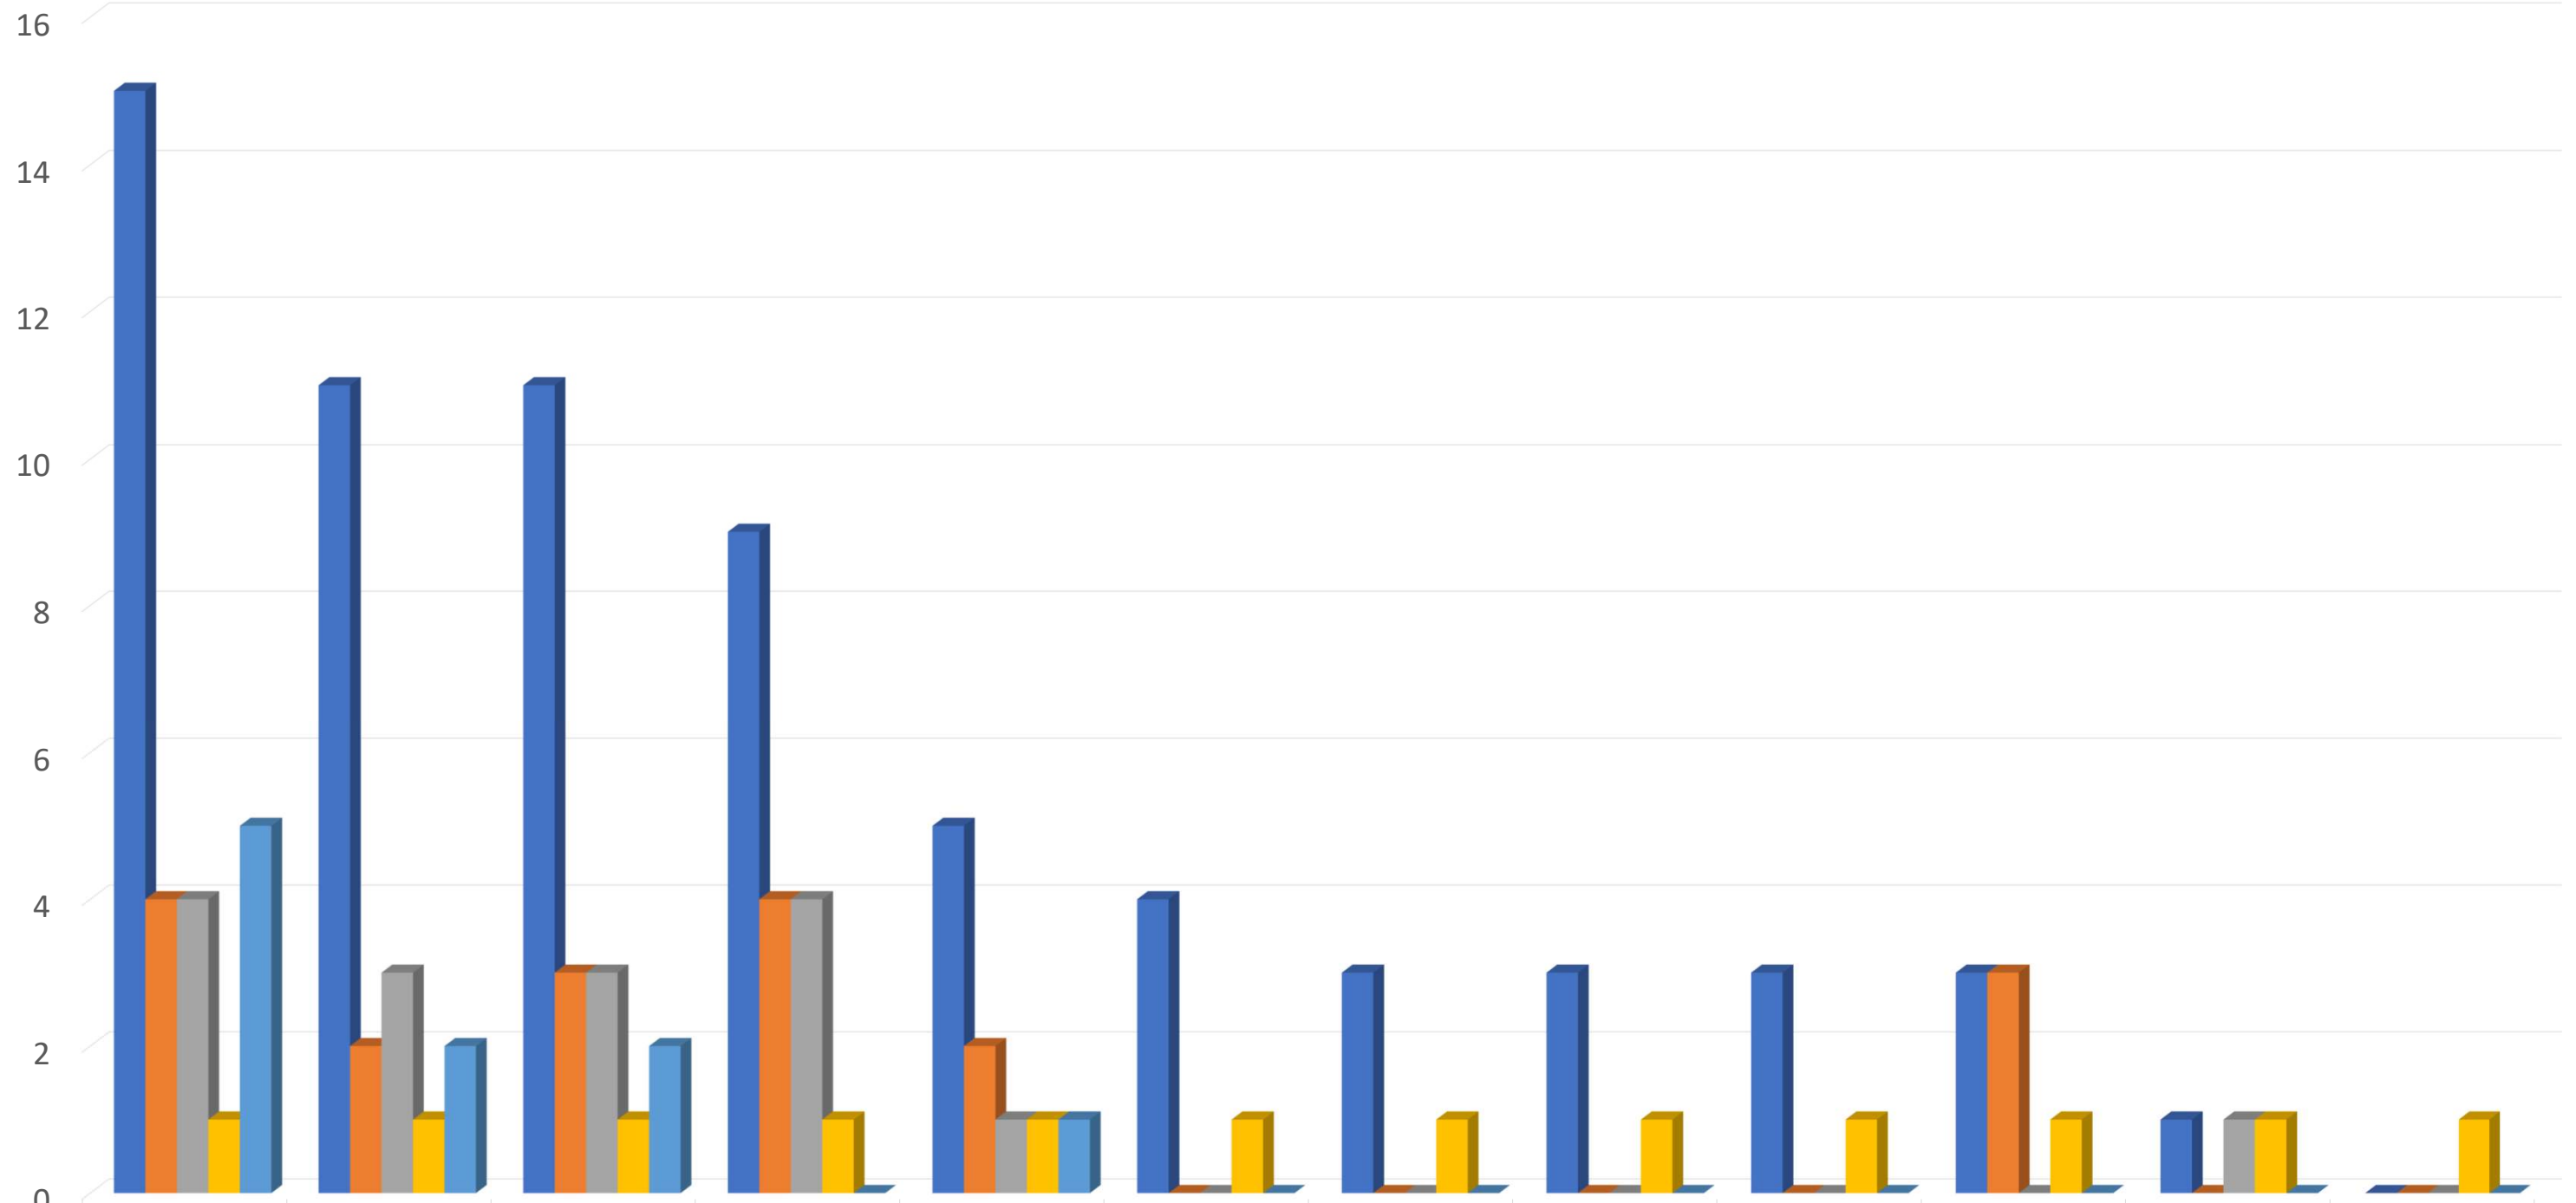

WEEKLY WINS BY PLAYER

	CARMEN	DEBORAH	TINA	CATHERINE	VIVIAN	JESSICA	SUSSIE	CAROL	RICARDO	CRISTINA	KAY	SUSAN
WINS TOTALS	15	11	11	9	5	4	3	3	3	3	1	0
WEEK 1	4	2	3	4	2	0	0	0	0	3	0	0
WEEK 2	4	3	3	4	1	0	0	0	0	0	1	0
WEEK 3	1	1	1	1	1	1	1	1	1	1	1	1
WEEK 4	5	2	2	0	1	0	0	0	0	0	0	0