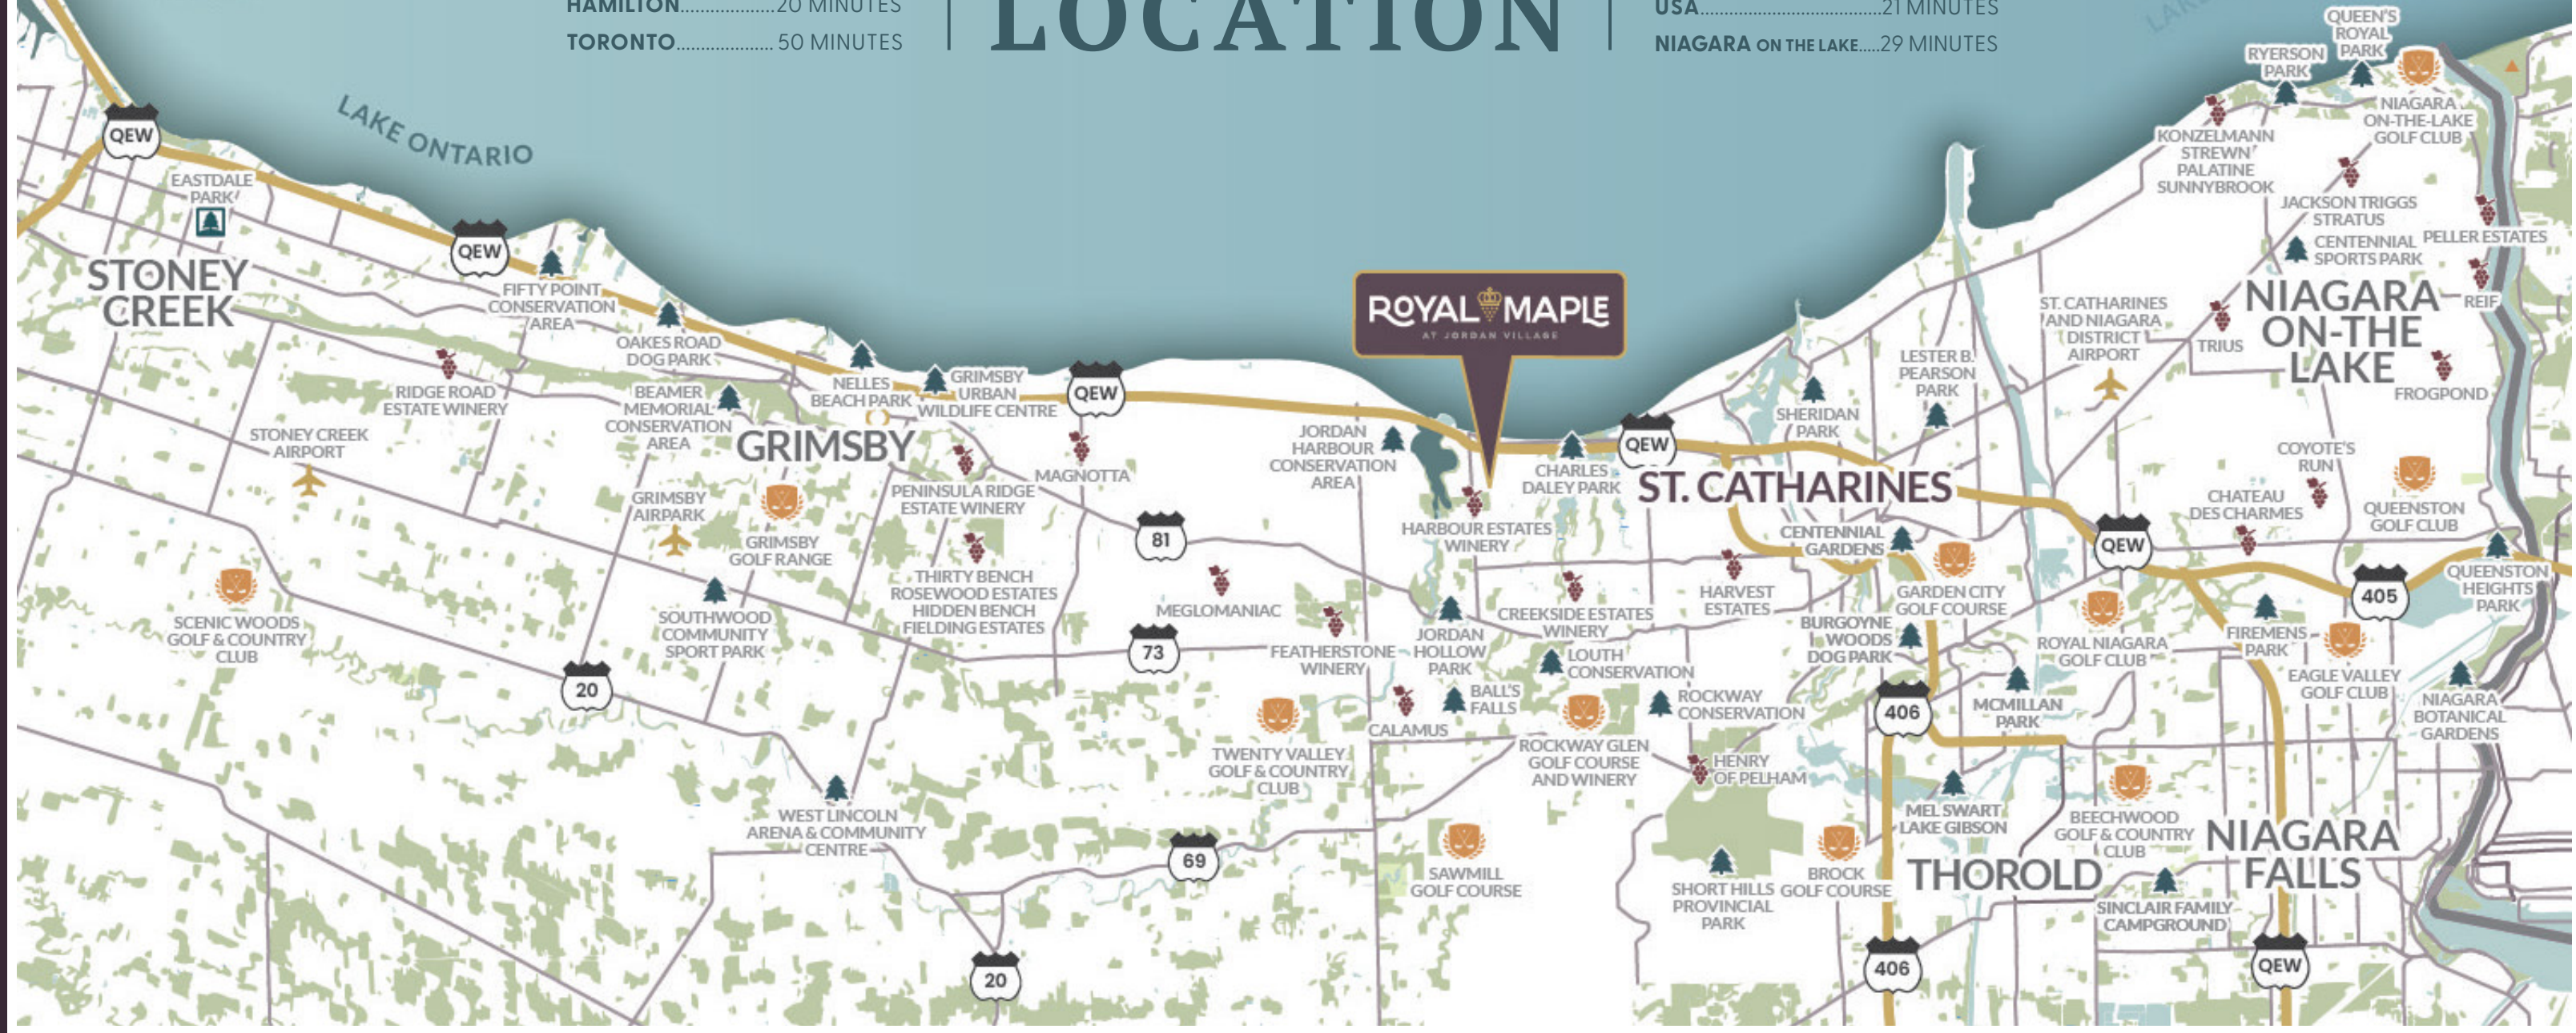

GRIMSBY.....9 MINUTES  
 STONEY CREEK.....15 MINUTES  
 HAMILTON.....20 MINUTES  
 TORONTO.....50 MINUTES

# AN EXCEPTIONAL LOCATION

ST. CATHARINES.....7 MINUTES  
 NIAGARA FALLS.....15 MINUTES  
 USA.....21 MINUTES  
 NIAGARA ON THE LAKE.....29 MINUTES

**ROYAL MAPLE**  
 AT JORDAN VILLAGE