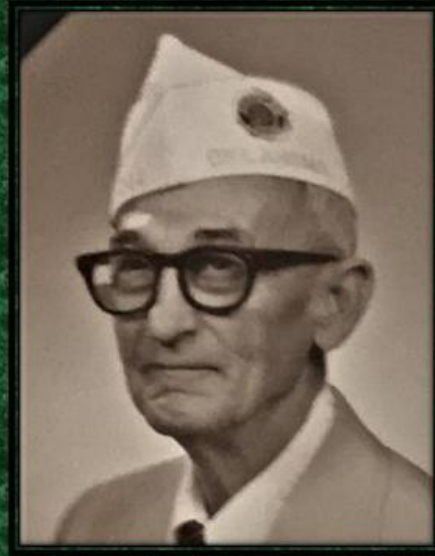

James C. Rutherford
Commander
1976-1977

Department of
Oklahoma

From
Ray Large Post 244
Mccloud, Oklahoma

61

James C. Rutherford
Commander
1976-1977

Department of
Oklahoma

Jul 1, 1976

James C. Rutherford Commander 1976-1977 Department of Oklahoma From Ray Large Post 244
Mccloud, Oklahoma

[Full Story](#)