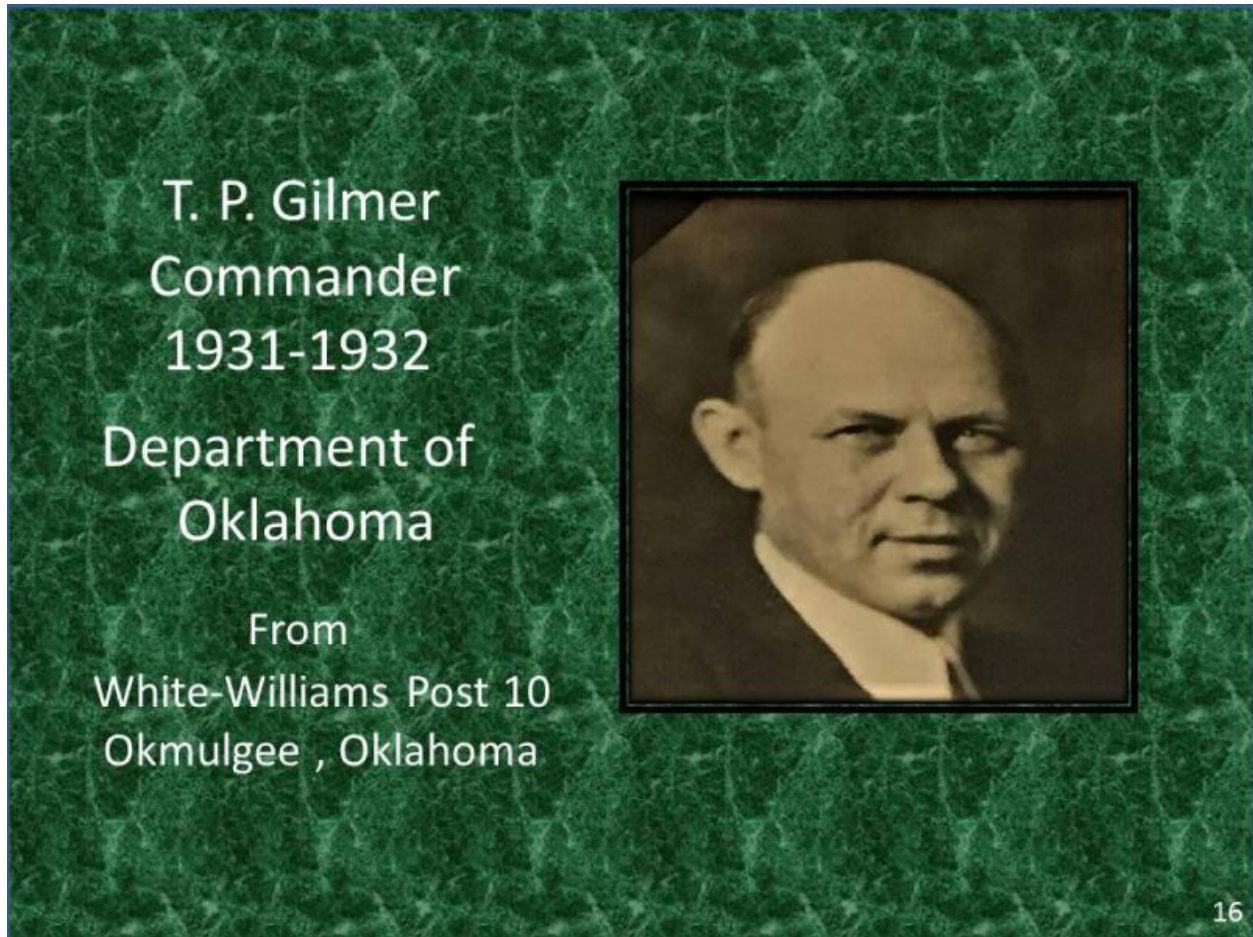

T. P. Gilmer
Commander
1931-1932 Department of
Oklahoma

Jul 1, 1931

T. P. Gilmer Commander 1931-1932 Department of Oklahoma From White-Williams Post 10 Okmulgee , Oklahoma

[Full Story](#)