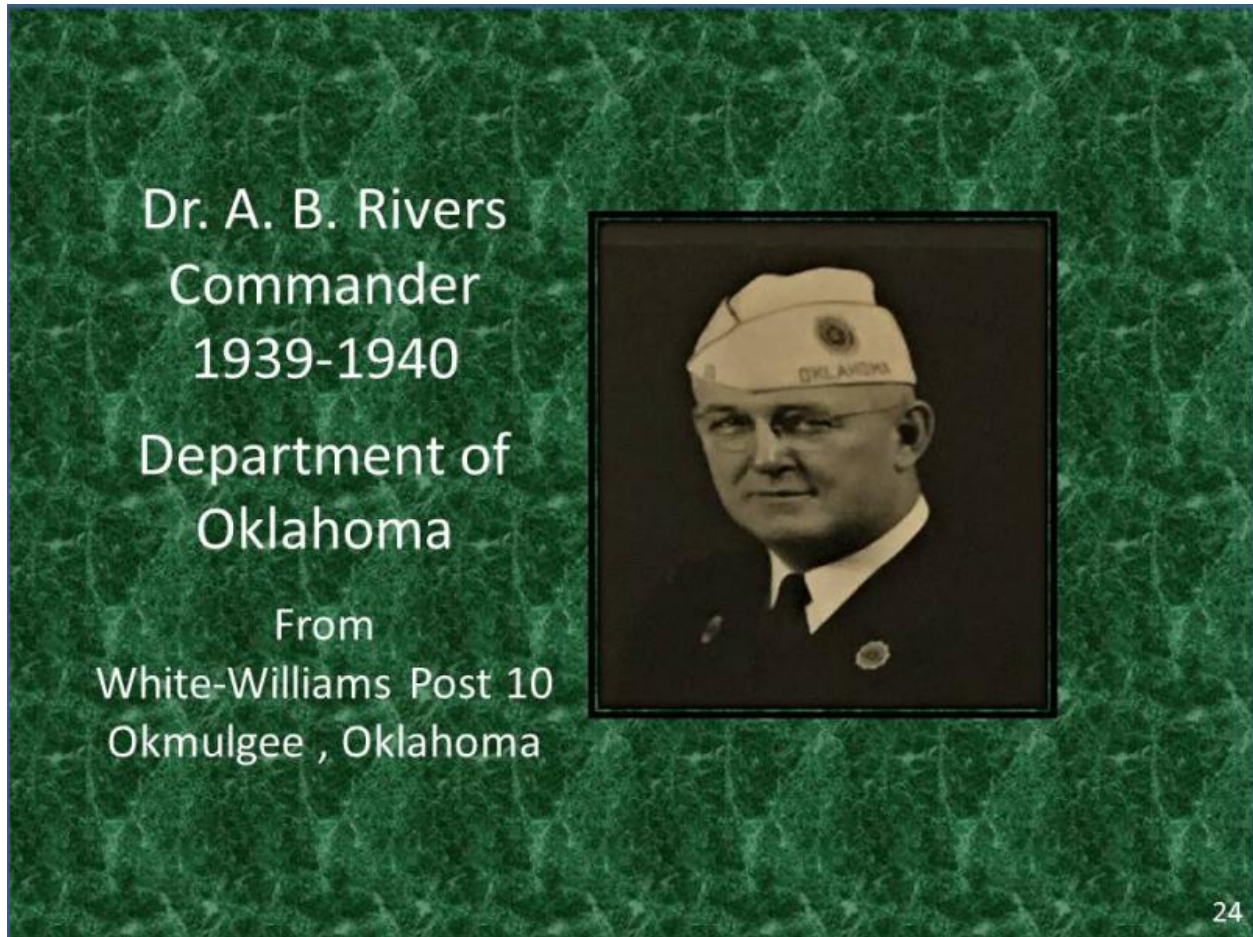

23

Raymond Fields
Commander
1938-1939

Department of
Oklahoma

Jul 1, 1938

Raymond Fields Commander 1938-1939 Department of Oklahoma From King-Hagen Post 51
Fairview, Oklahoma

[Full Story](#)

Dr. A. B. Rivers
Commander
1939-1940