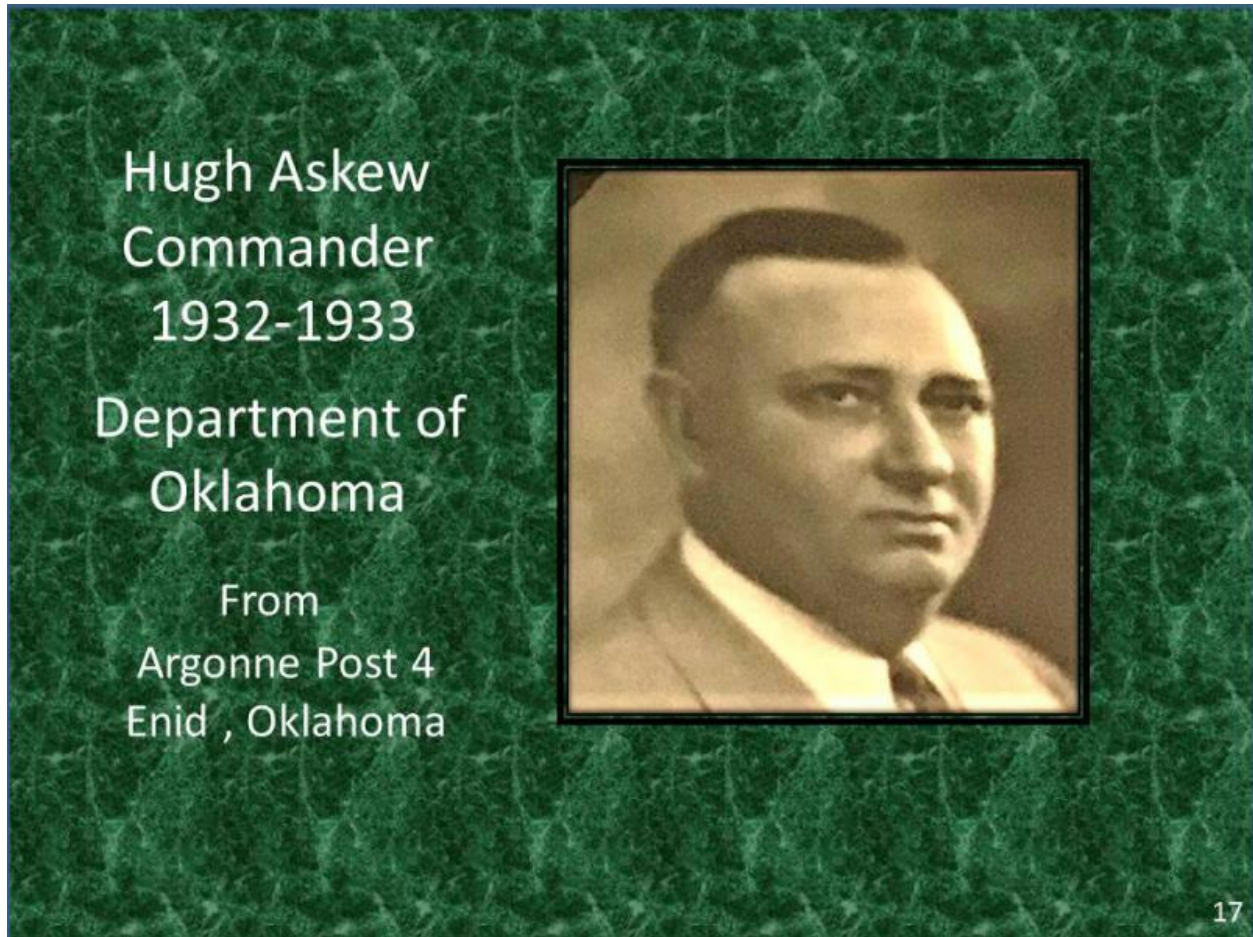

Hugh Askew Commander 1932-1933

**Department of
Oklahoma**

Jul 1, 1932

Hugh Askew Commander 1932-1933 Department of Oklahoma From Argonne Post 4 Enid,
Oklahoma

[Full Story](#)