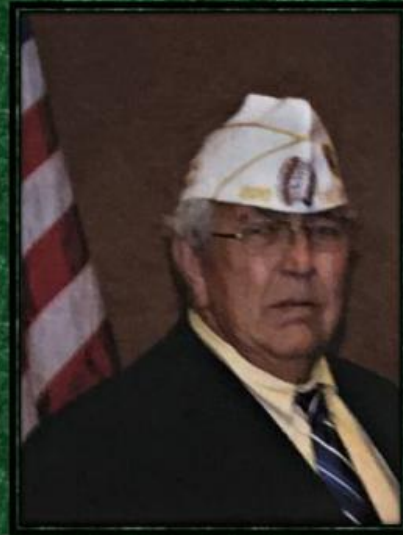

W. "Dee" Wilson
Commander
2008-2009

Department of
Oklahoma

From
Zoal Stringer Post 226
Coweta, Oklahoma

94

**W. "Dee" Wilson
Commander
2008-2009**

**Department of
Oklahoma**

Jul 1, 2008

W. "Dee" Wilson Commander 2008-2009 Department of Oklahoma From Zoal Stringer Post 226
Coweta, Oklahoma

[Full Story](#)