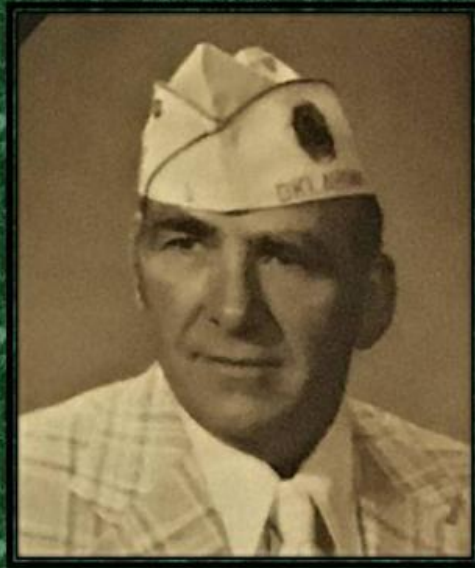

Howard Shannon
Commander
1975-1976

Department of
Oklahoma

From
Carson-Wilson-Rigney-
Forrester-Shoemaker Post 1
Tulsa, Oklahoma

60

Howard Shannon

**Commander
1975-1976**

**Department of
Oklahoma**

Jul 1, 1975

Howard Shannon Commander 1975-1976 Department of Oklahoma From Carson-Wilson-Rigney-
Forrester-Shoemaker Post 1 Tulsa, Oklahoma

[Full Story](#)