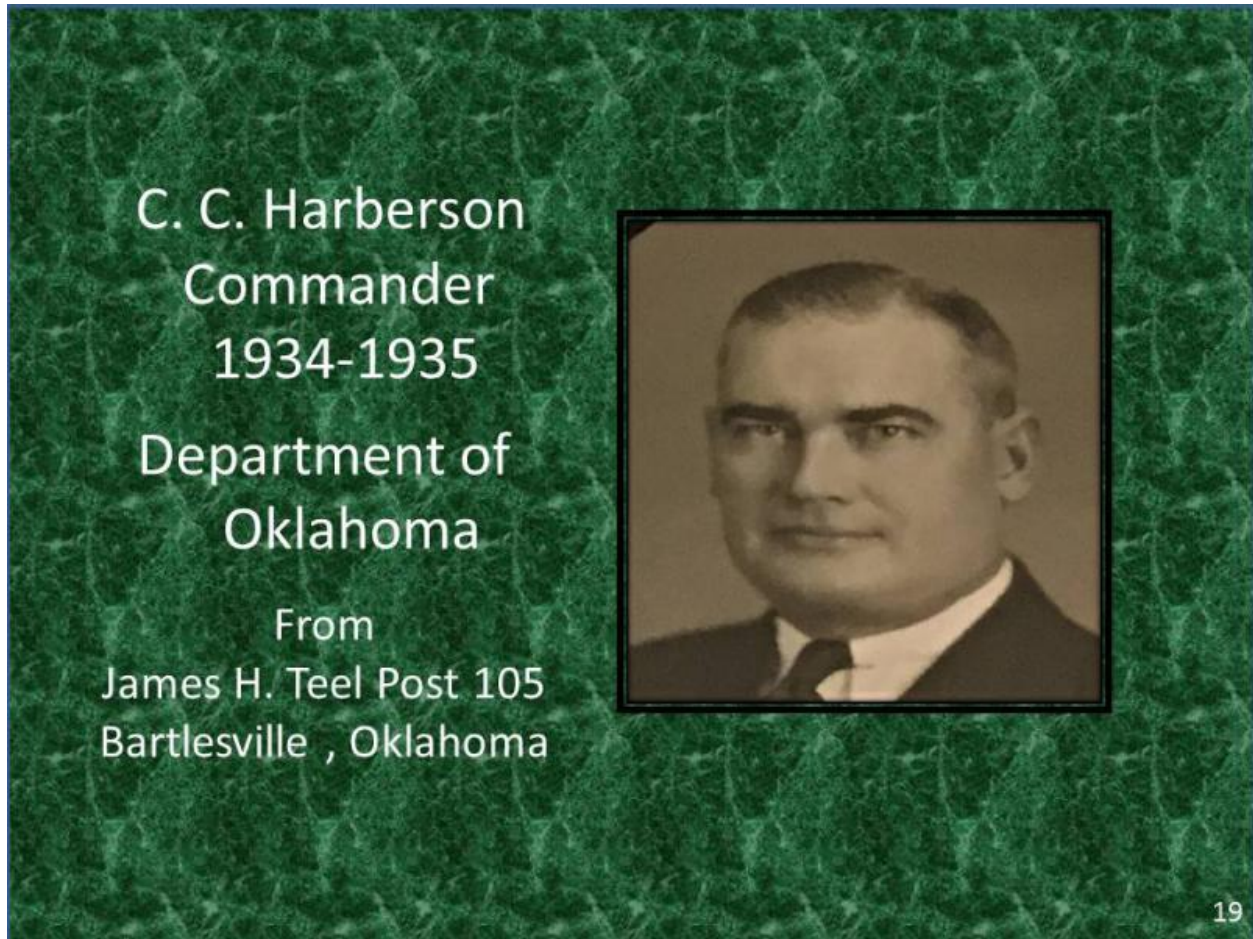

C. C. Harberson
Commander
1934-1935

Department of Oklahoma

Jul 1, 1934

C. C. Harberson Commander 1934-1935 Department of Oklahoma From James H. Teel Post 105
Bartlesville, Oklahoma

[Full Story](#)