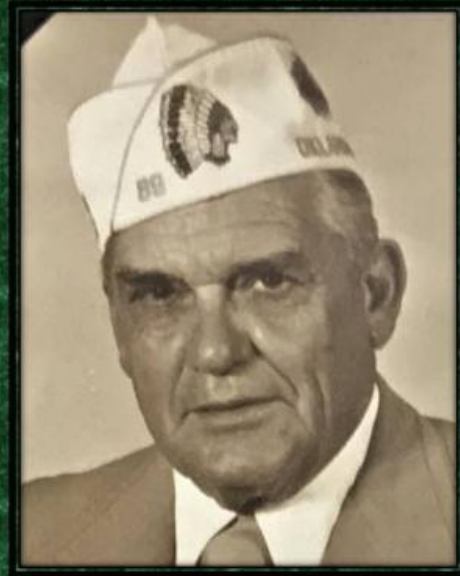

[Full Story](#)

Copyright © 2025 - The American Legion

Walter Rapp
Commander
1981-1982
Department of
Oklahoma
From
State Capitol Post 1000
Oklahoma City, Oklahoma

66

**Walter Rapp
Commander
1981-1982**

**Department of
Oklahoma**