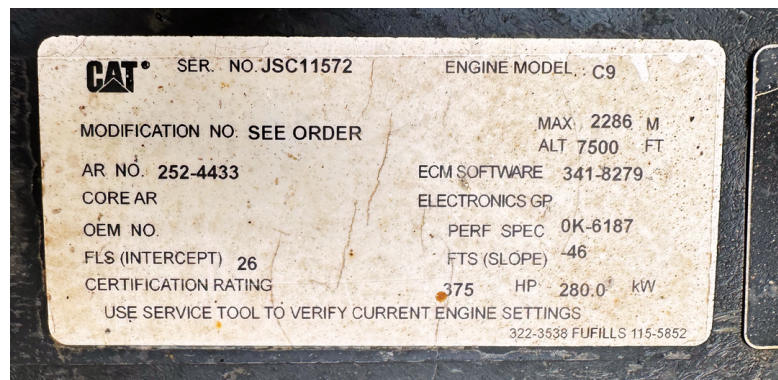

APE 150 Vibro Driver/Extractor

Photo 1 of 3 - 150 Vibro

Photo 2 of 3 - Power Unit

Photo 3 of 3 - Engine Tag

Vibro Driver/Extractor

Manufacturer	APE
Model	150
Year	2010
Serial Number	1002181V

*Includes travel stand

Sheet Clamp

Manufacturer	APE
Model	Sheet Clamp
Year	2010
Serial Number	100281C

Power Unit

Manufacturer	APE
Model	375 HP
Year	2010
Engine Type	CAT C9
Engine Hours	575 hours
Serial Number	1002181P

Price

\$195,000.00