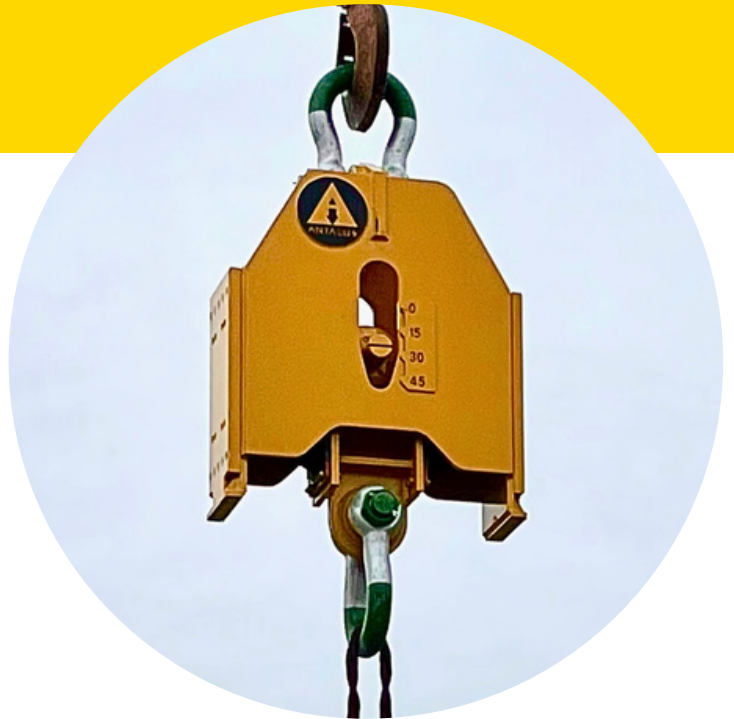

## Dampening Range

Light

0-15 TONS

Original

0-45 TONS

## SHACKLE SIZES

(MAX LINE PULL)

85 tons

175 tons