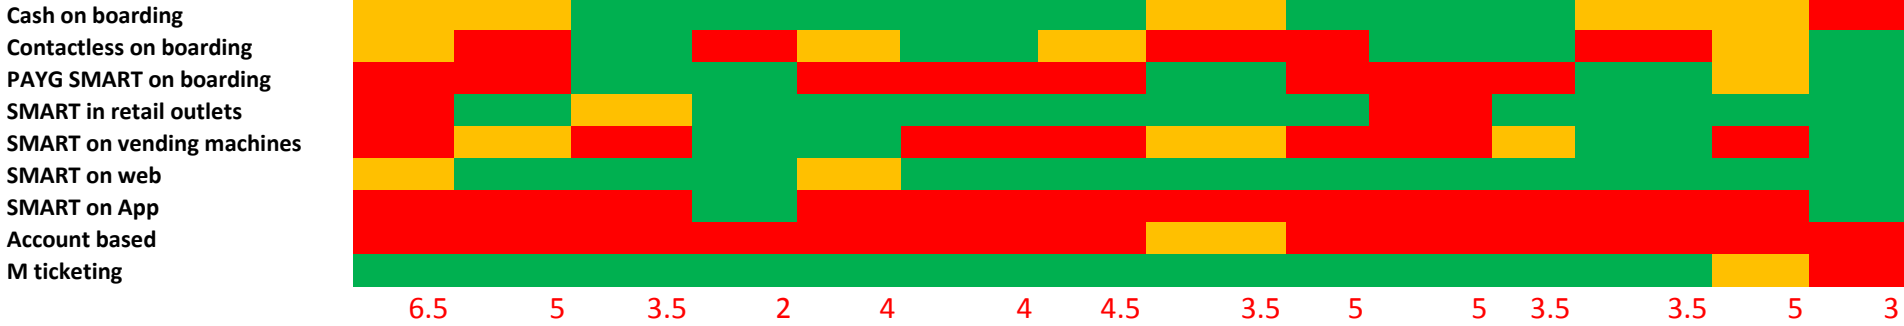

Major City Region Bus Payment, Ticketing and Pricing

Glasgow Edinburgh Newcastle Leeds Sheffield Manchester Liverpool Birmingham Bristol Cambridge Oxford Nottingham Cardiff London

Payment

Ticketing

RED SCORE

8.5 6 4.5 3 5 5 5.5 4.5 6 6 4.5 4.5 6.5 3

Pricing

| | Glasgow | Edinburgh | Newcastle | Leeds | Sheffield | Manchester | Liverpool | Birmingham | Bristol | Cambridge | Oxford | Nottingham | Cardiff | London |
|------------------------------|---------|-----------|-----------|---------|-----------|------------|-----------|------------|---------|-----------|---------|------------|---------|--------|
| Day Multi Operator | £5.00 | £7.20 | £5.50 | £4.30 | £5.60 | £4.70 | £5.00 | £4.50 | £8.00 | £4.20 | £4.40 | £8.00 | £6.60 | |
| Week Multi Operator | £21.00 | £15.00 | £22.60 | £15.00 | £18.00 | £18.60 | £19.00 | £20.00 | £33.00 | £15.99 | £24.00 | £33.00 | | |
| Month Multi Operator | £65.00 | £57.60 | £86.50 | £56.00 | £65.00 | £62.80 | £68.00 | £55.49 | £77.00 | £126.80 | | | | |
| Day Multi Modal | £7.20 | £4.60 | £6.50 | £8.50 | £4.40 | £7.90 | £6.60 | | | | | | | |
| Week Multi Modal | £25.10 | £35.40 | £23.00 | £28.70 | £16.00 | £35.00 | £22.50 | £31.50 | £31.60 | £33.00 | | | | |
| Month Multi Modal | £90.20 | £114.00 | £81.00 | £110.60 | £60.00 | £115.00 | £79.80 | £109.00 | £77.00 | £118.50 | £126.80 | | | |
| PAYG Day Multi Operator Cap | £6.60 | | | | | | | | | | | | | |
| PAYG Week Multi Operator Cap | £33.00 | | | | | | | | | | | | | |
| PAYG Day Multi Modal Cap | £4.40 | £6.60 | | | | | | | | | | | | |
| PAYG Week Multi Modal Cap | £33.00 | | | | | | | | | | | | | |