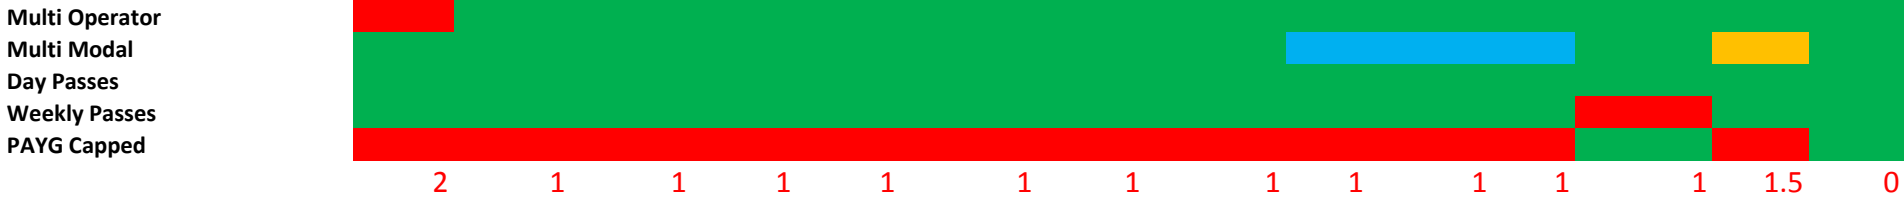

Major City Region Bus Payment, Ticketing and Pricing

Glasgow Edinburgh Newcastle Leeds Sheffield Manchester Liverpool Birmingham Bristol Cambridge Oxford Nottingham Cardiff London

Payment

Ticketing

RED SCORE

8.5 6 4.5 3 5 5 5.5 4.5 6 6 4.5 4.5 6.5 3

Pricing

| | Glasgow | Edinburgh | Newcastle | Leeds | Sheffield | Manchester | Liverpool | Birmingham | Bristol | Cambridge | Oxford | Nottingham | Cardiff | London |
|------------------------------|---------|-----------|-----------|---------|-----------|------------|-----------|------------|---------|-----------|---------|------------|---------|--------|
| Day Multi Operator | £5.00 | £7.20 | £5.50 | £4.30 | £5.60 | £4.70 | £5.00 | £4.50 | £8.00 | £4.20 | £4.40 | £8.00 | £6.60 | |
| Week Multi Operator | £21.00 | £15.00 | £22.60 | £15.00 | £18.00 | £18.60 | £19.00 | £20.00 | £33.00 | £15.99 | £24.00 | £33.00 | | |
| Month Multi Operator | £65.00 | £57.60 | £86.50 | £56.00 | £65.00 | £62.80 | £68.00 | £55.49 | £77.00 | £126.80 | | | | |
| Day Multi Modal | £7.20 | £4.60 | £6.50 | £8.50 | £4.40 | £7.90 | £6.60 | | | | | | | |
| Week Multi Modal | £25.10 | £35.40 | £23.00 | £28.70 | £16.00 | £35.00 | £22.50 | £31.50 | £31.60 | £33.00 | | | | |
| Month Multi Modal | £90.20 | £114.00 | £81.00 | £110.60 | £60.00 | £115.00 | £79.80 | £109.00 | £77.00 | £118.50 | £126.80 | | | |
| PAYG Day Multi Operator Cap | £6.60 | | | | | | | | | | | | | |
| PAYG Week Multi Operator Cap | £33.00 | | | | | | | | | | | | | |
| PAYG Day Multi Modal Cap | £4.40 | £6.60 | | | | | | | | | | | | |
| PAYG Week Multi Modal Cap | £33.00 | | | | | | | | | | | | | |