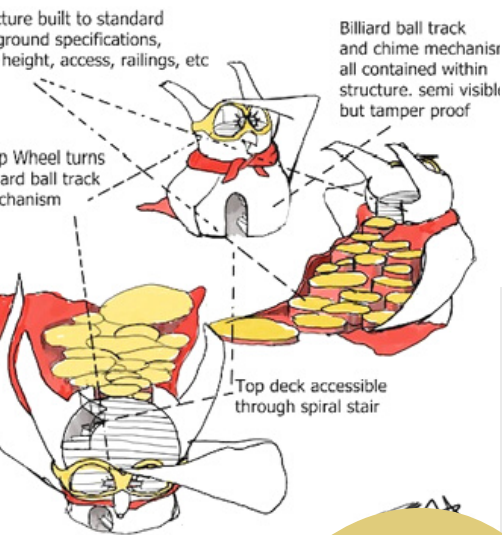

The Owl at Boardman