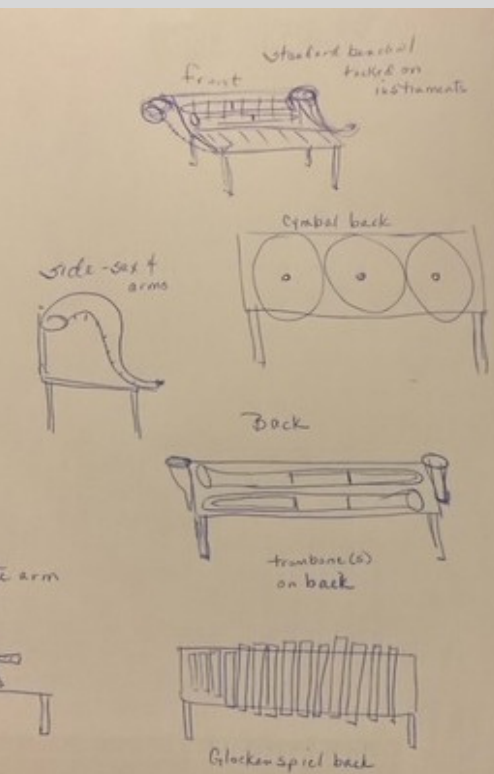

Music Bench Sponsorship

The Park is taking old, broken down, metal instruments and giving them new life! We will be crafting Music Benches for the Park to provide unique seating areas in our 2.2 acre space. We have commissioned local metal sculpture artist Todd Timler to put these benches together, have collected donated metal instruments from the community, and now all we need is you!