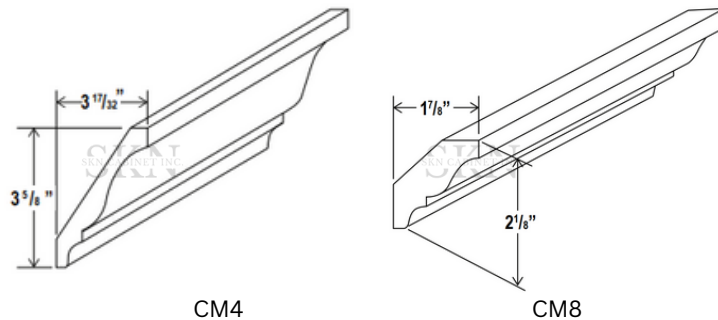

**Made to Order &
Customizable**

Miscellaneous

Range Hood

**Made to Order &
Customizable**

Specification

Accessories

Crown Moulding (96" Length)

CM4