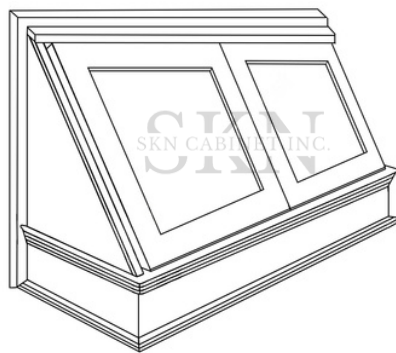

**Made to Order &
Customizable**

Miscellaneous

Range Hood

**Made to Order &
Customizable**

Specification

Accessories

Crown Moulding (96" Length)

CM4