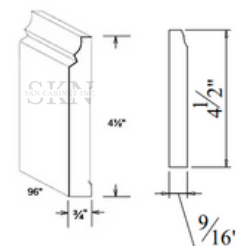

Base Moulding

BSMS