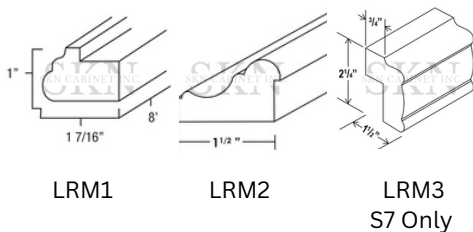

LRM2

LRM3
S7 Only

Light Rail Moulding

LRM1