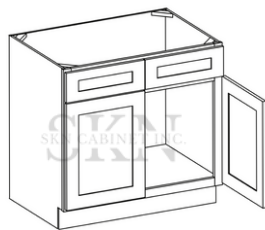

Specification

Base Cabinets

Base Cabinet

B09
B12
B15
B18
B21

B24
B27

B30
B33
B36

Base End Shelf

BES12
(S6/S9)

Sink Base

SB24
SB27

SB30
SB33
SB36

Corner Sink Base

CSB36

Farm Sink Base

FSB30
FSB33
FSB36

Microwave Base

BMC30

Base Spice Rack

BSR09

Lazy Susan Base

LSB33
LSB36

Base Easy Reach

BER33
BER36

Base Blind Cabinet

BBC36/39
BBC39/42
BBC42/45

Drawer Base

DB12
DB15
DB18
DB21
DB24
DB27 (S2/S6)
DB30
DB33 (S2/S6)
DB36 (S2/S6)

Base End Cabinet

BEC12L
BEC12R

BEC2424