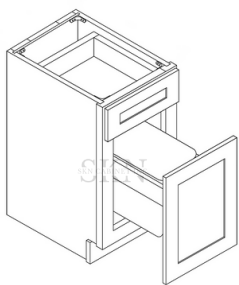

Waste Bin (Only Bin)

Single
for B15