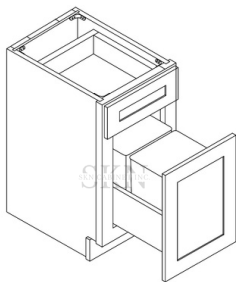

Double
for B18