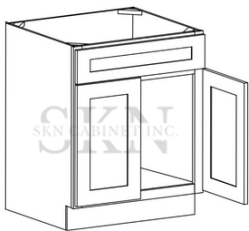

Sink Base

SB24
SB27