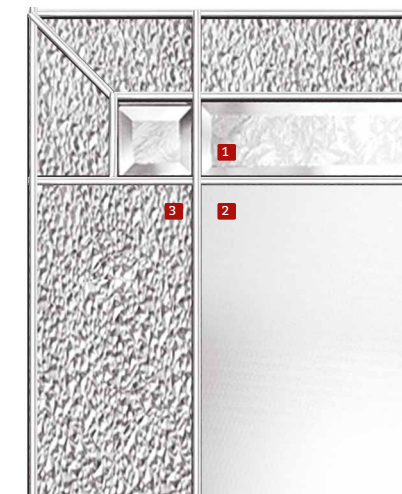

22" X 48"   §   8" X 48"
ROD104E+-PL   ROD105E+-PL

- 1 Givré biseauté
  Beveled Glue Chip
- 2 Screen
- 3 Martelé
  Hammered

FINI STANDARD | STANDARD FINISH
NOTE: Autres finis disponibles | Other available finishes
PL Plomb soudé | Welded Lead

NOTE: TRANSOMS AND SIDELITES AVAILABLE