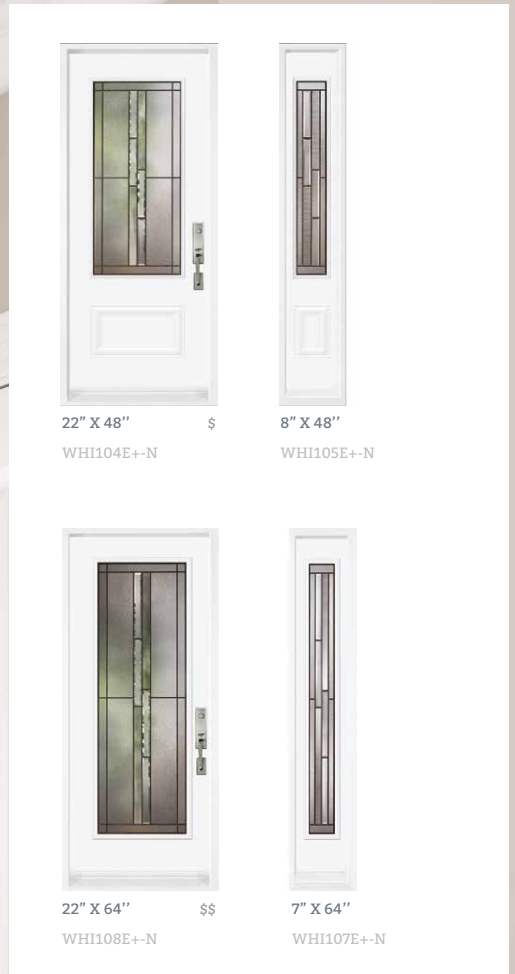

Whistler

- 1 Kasumi
- 2 Screen biseauté | *Beveled Screen*
- 3 Corduroy
- 4 Morocco clair | *Clear Morocco*

FINI STANDARD | *STANDARD FINISH*
NOTE: Autres finis disponibles | *Other available finishes*

N Plomb soudé antique | *Antique Welded Lead*

NOTE: IMPOSTES ET LATÉRAUX DISPONIBLES
TRANSOMS AND SIDELITES AVAILABLE