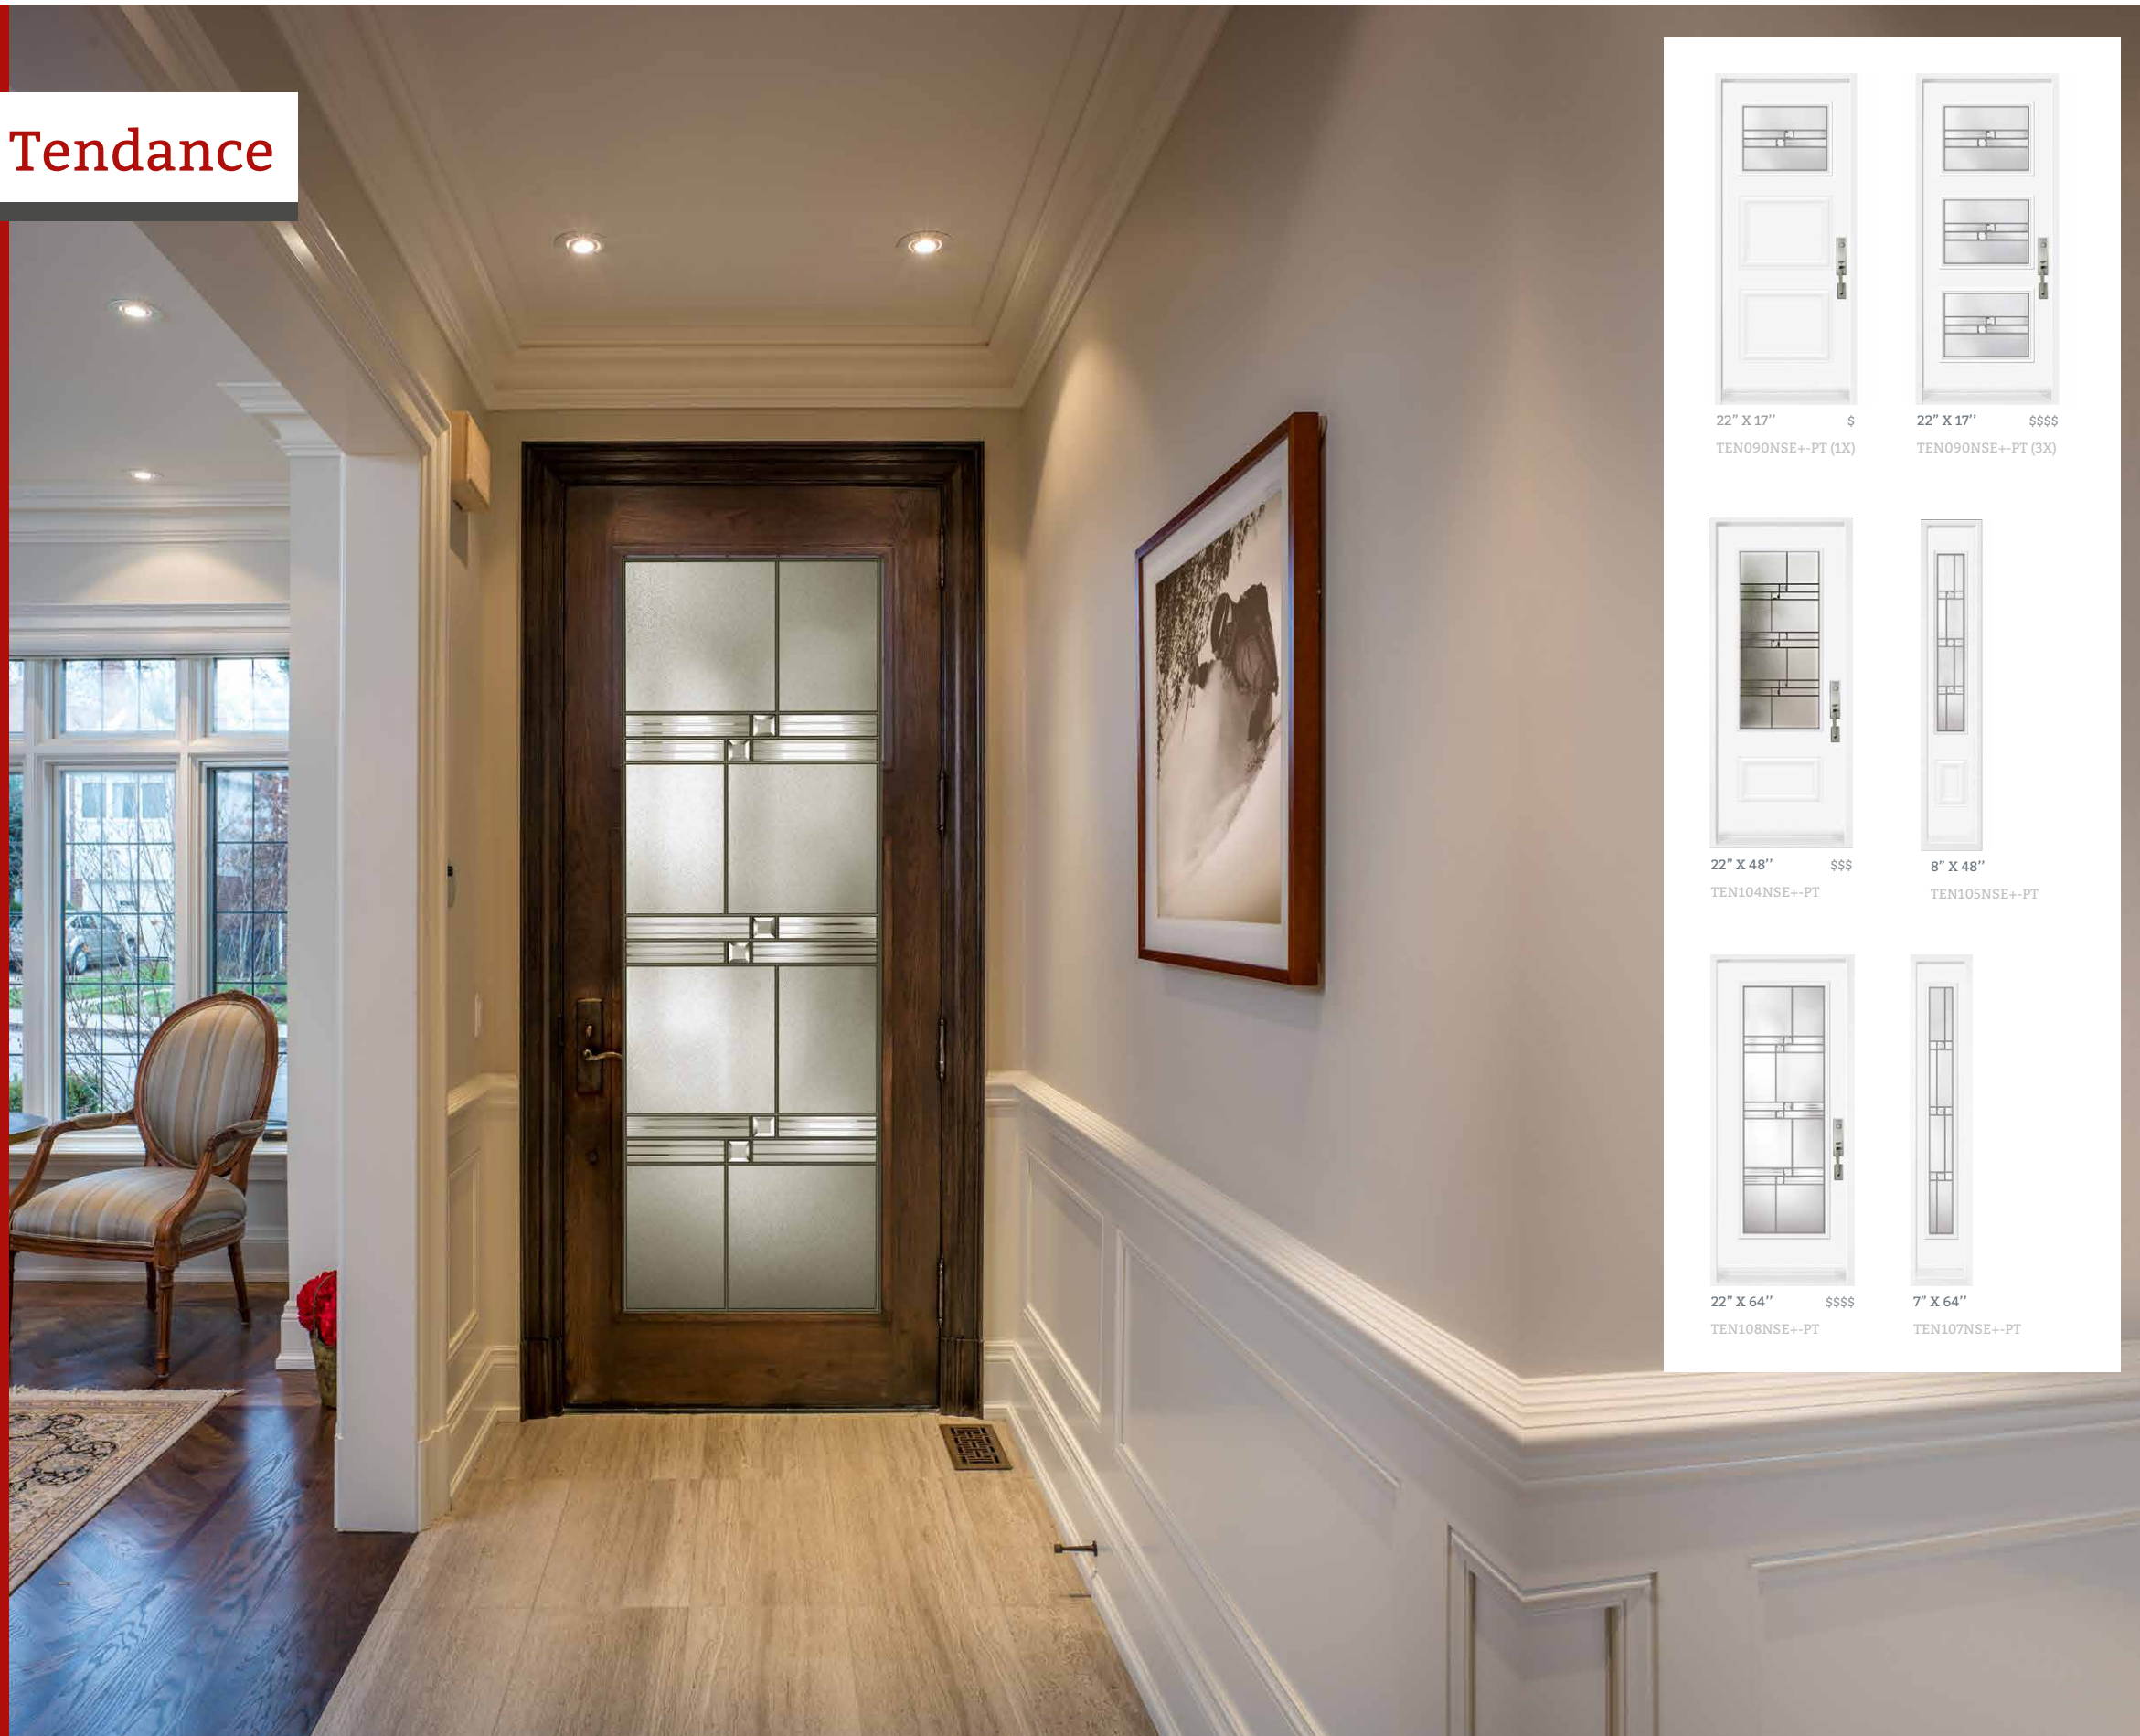

Tendance

	22" X 17" $		22" X 17" $$$$
TEN090NSE+-PT (1X)		TEN090NSE+-PT (3X)	
	22" X 48" $$$		8" X 48"
TEN104NSE+-PT		TEN105NSE+-PT	
	22" X 64" $$$$		7" X 64"
TEN108NSE+-PT		TEN107NSE+-PT