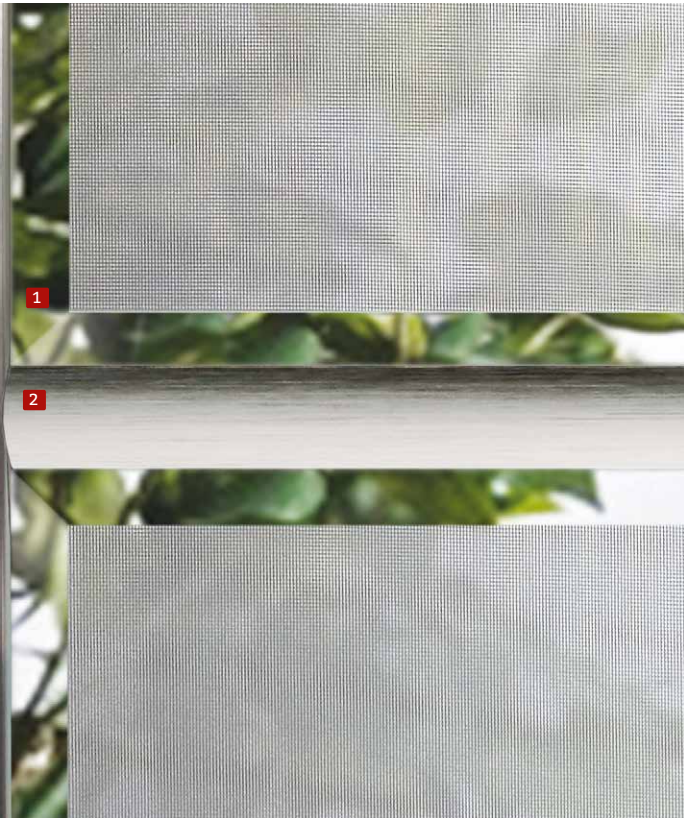

# Quattro

22" X 64"

\$\$

7" X 64"

QUA108NSE+CB

QUA107NSE+CB

1 Screen biseauté | Beveled Screen

2 Tige 1" | Caming 1"