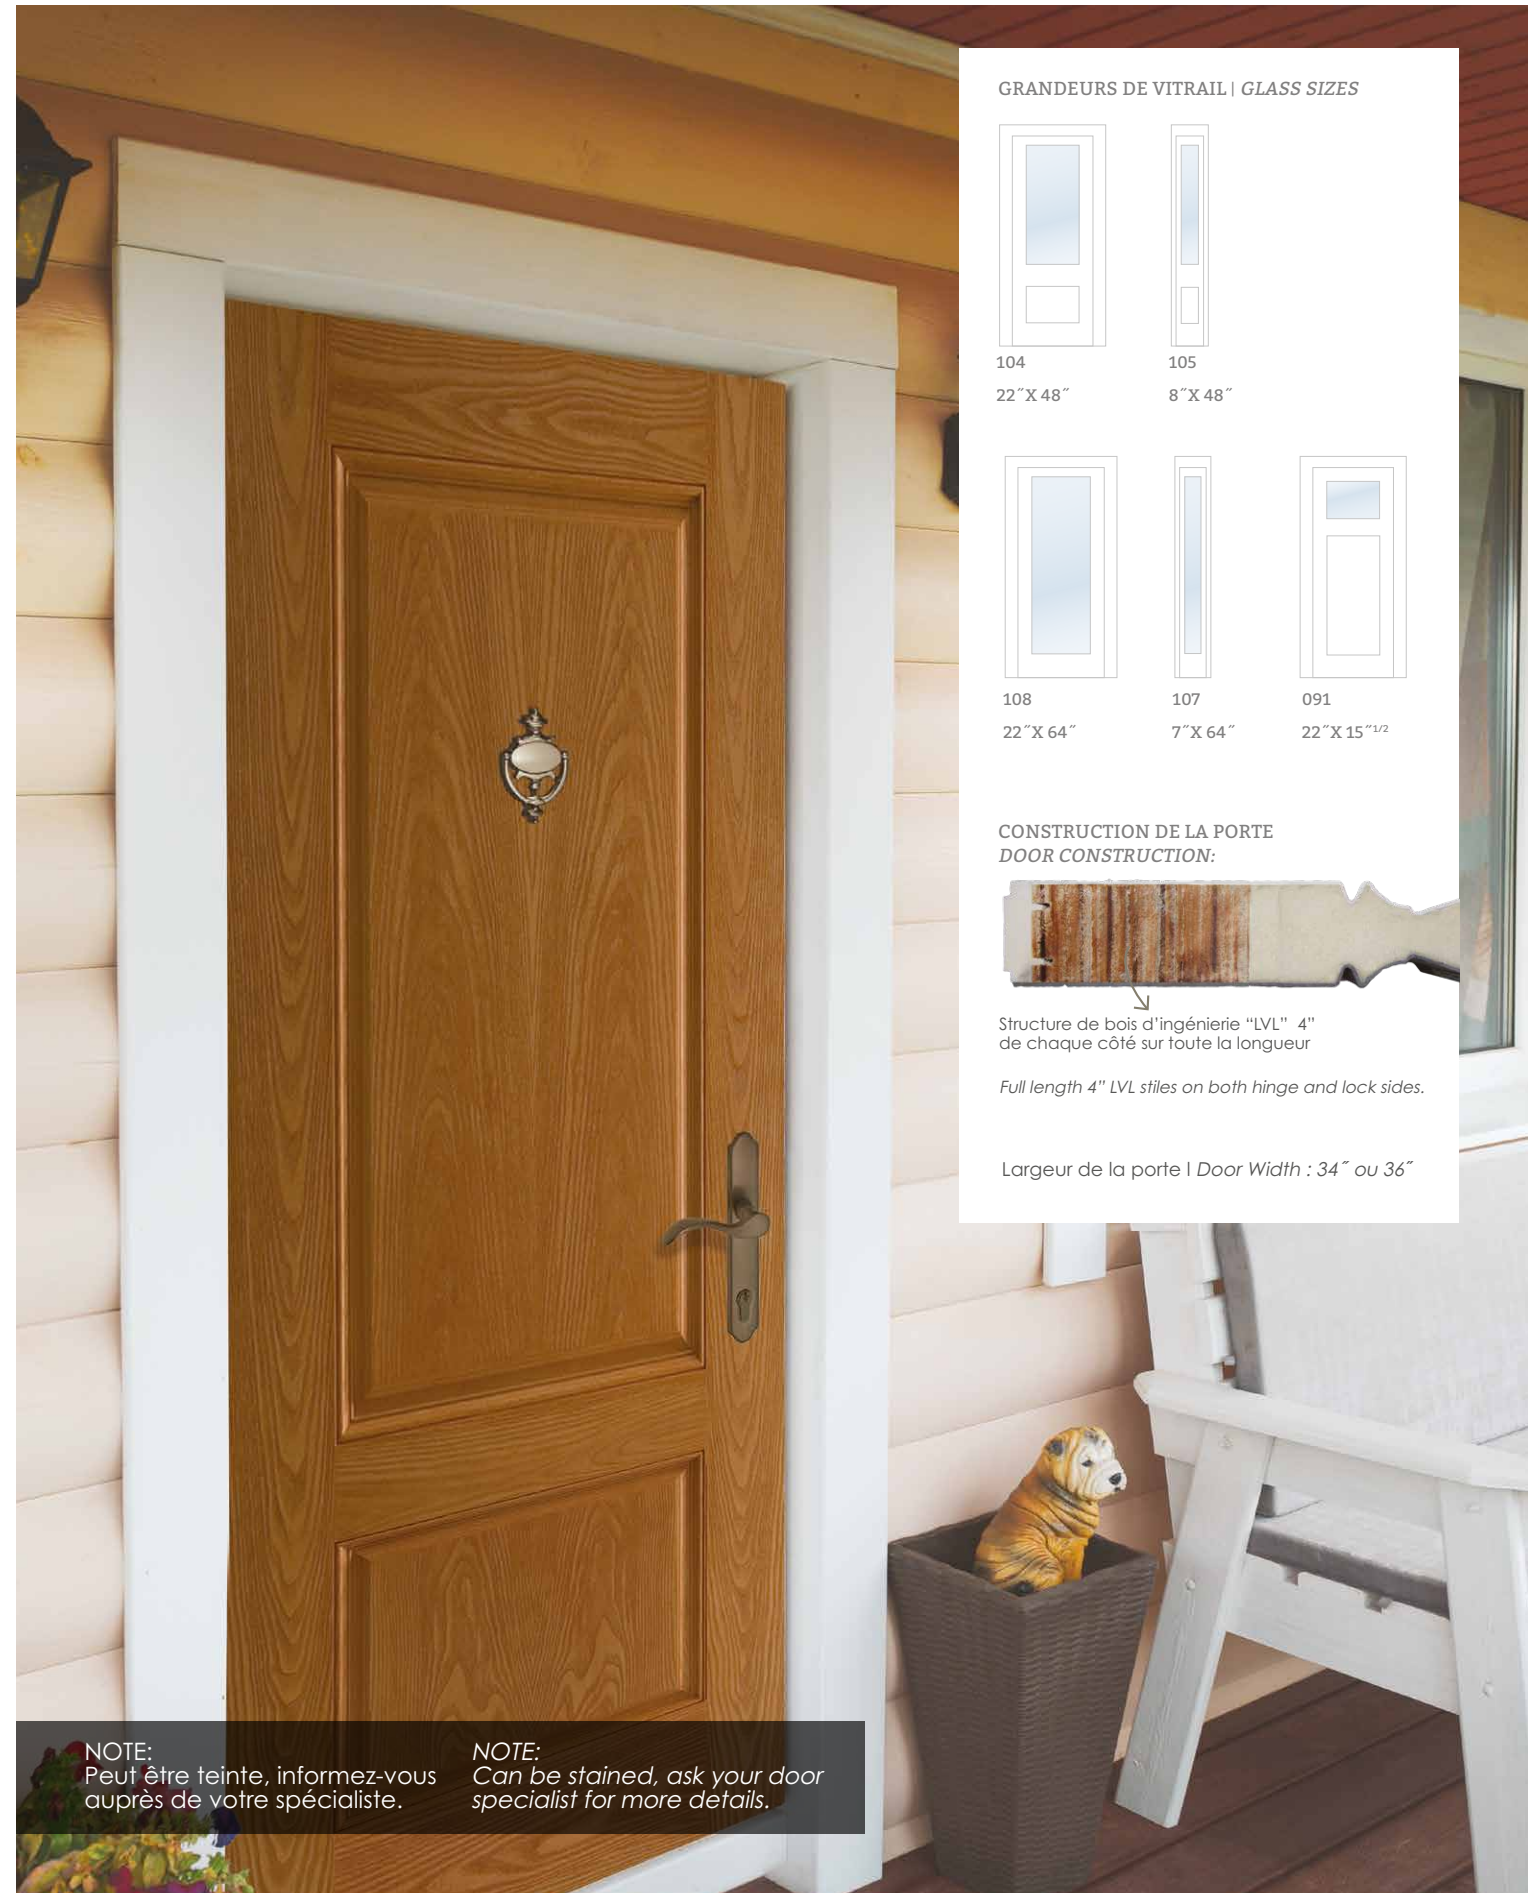

GRANDEURS DE VITRAIL | GLASS SIZES

CONSTRUCTION DE LA PORTE
DOOR CONSTRUCTION:

Structure de bois d'ingénierie "LVL" 4" de chaque côté sur toute la longueur

Full length 4" LVL stiles on both hinge and lock sides.

Largeur de la porte | Door Width : 34" ou 36"

NOTE:
Peut être teinté, informez-vous auprès de votre spécialiste.

NOTE:
Can be stained, ask your door specialist for more details.