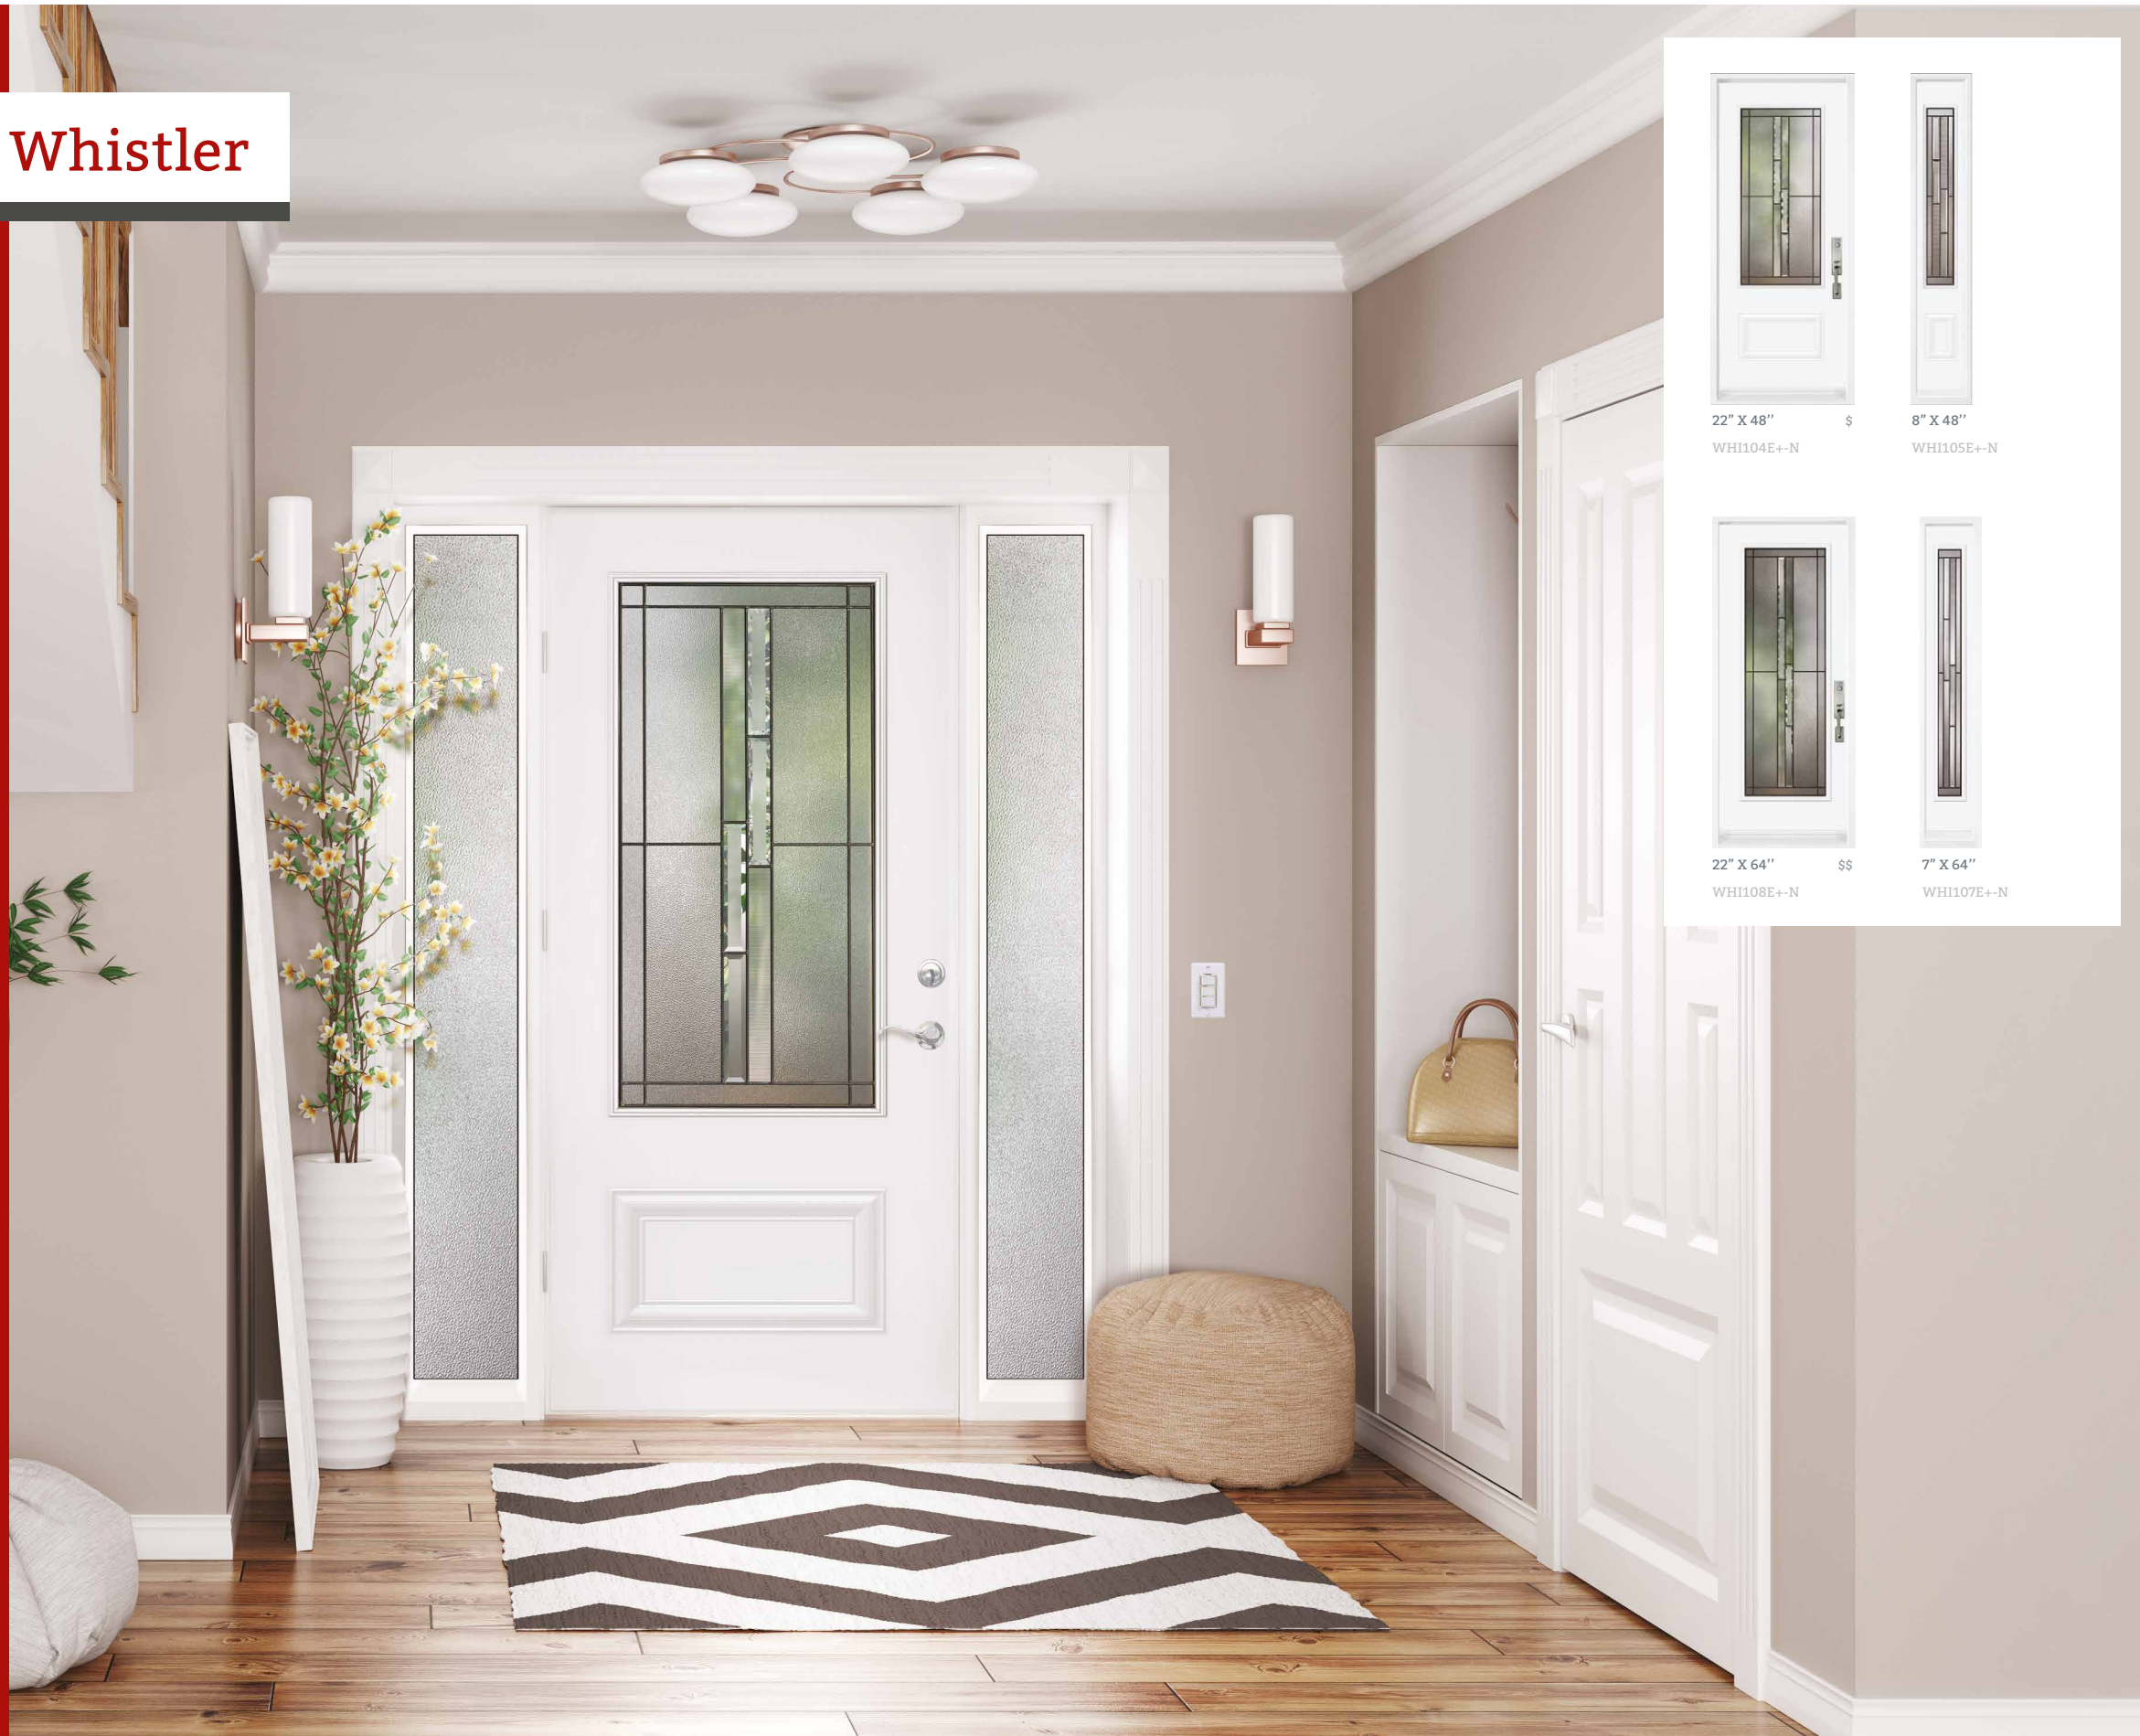

Whistler

- 1 Kasumi
- 2 Screen biseauté | *Beveled Screen*
- 3 Corduroy
- 4 Morocco clair | *Clear Morocco*

FINI STANDARD | *STANDARD FINISH*
NOTE: Autres finis disponibles | *Other available finishes*

N Plomb soudé antique | *Antique Welded Lead*

NOTE: IMPOSTES ET LATÉRAUX DISPONIBLES
TRANSOMS AND SIDELITES AVAILABLE