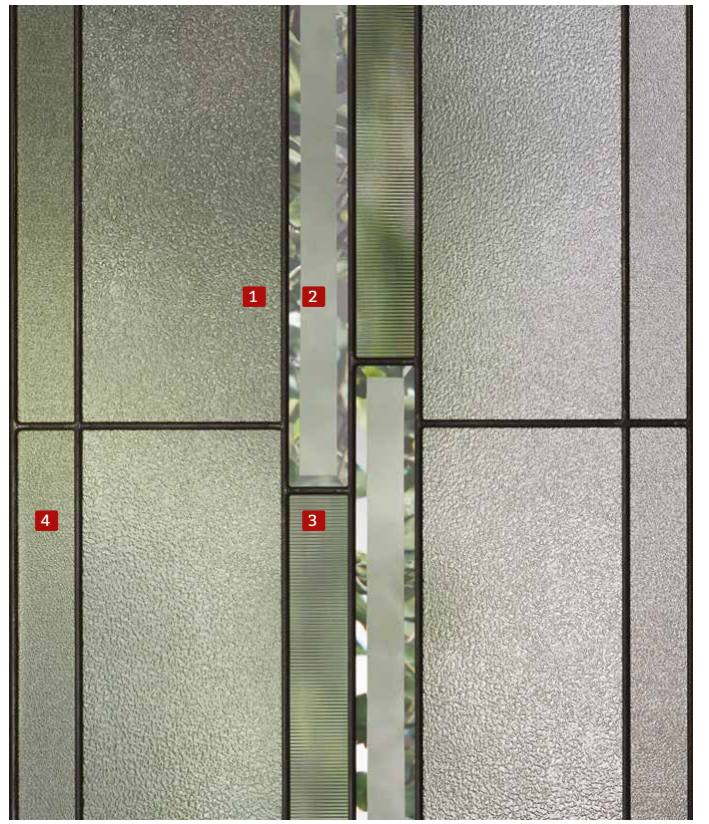

Whistler

- 1 Kasumi
- 2 Screen biseauté | *Beveled Screen*
- 3 Corduroy
- 4 Morocco clair | *Clear Morocco*

FINI STANDARD | *STANDARD FINISH*
NOTE: Autres finis disponibles | *Other available finishes*

N Plomb soudé antique | *Antique Welded Lead*

NOTE: IMPOSTES ET LATÉRAUX DISPONIBLES
TRANSOMS AND SIDELITES AVAILABLE