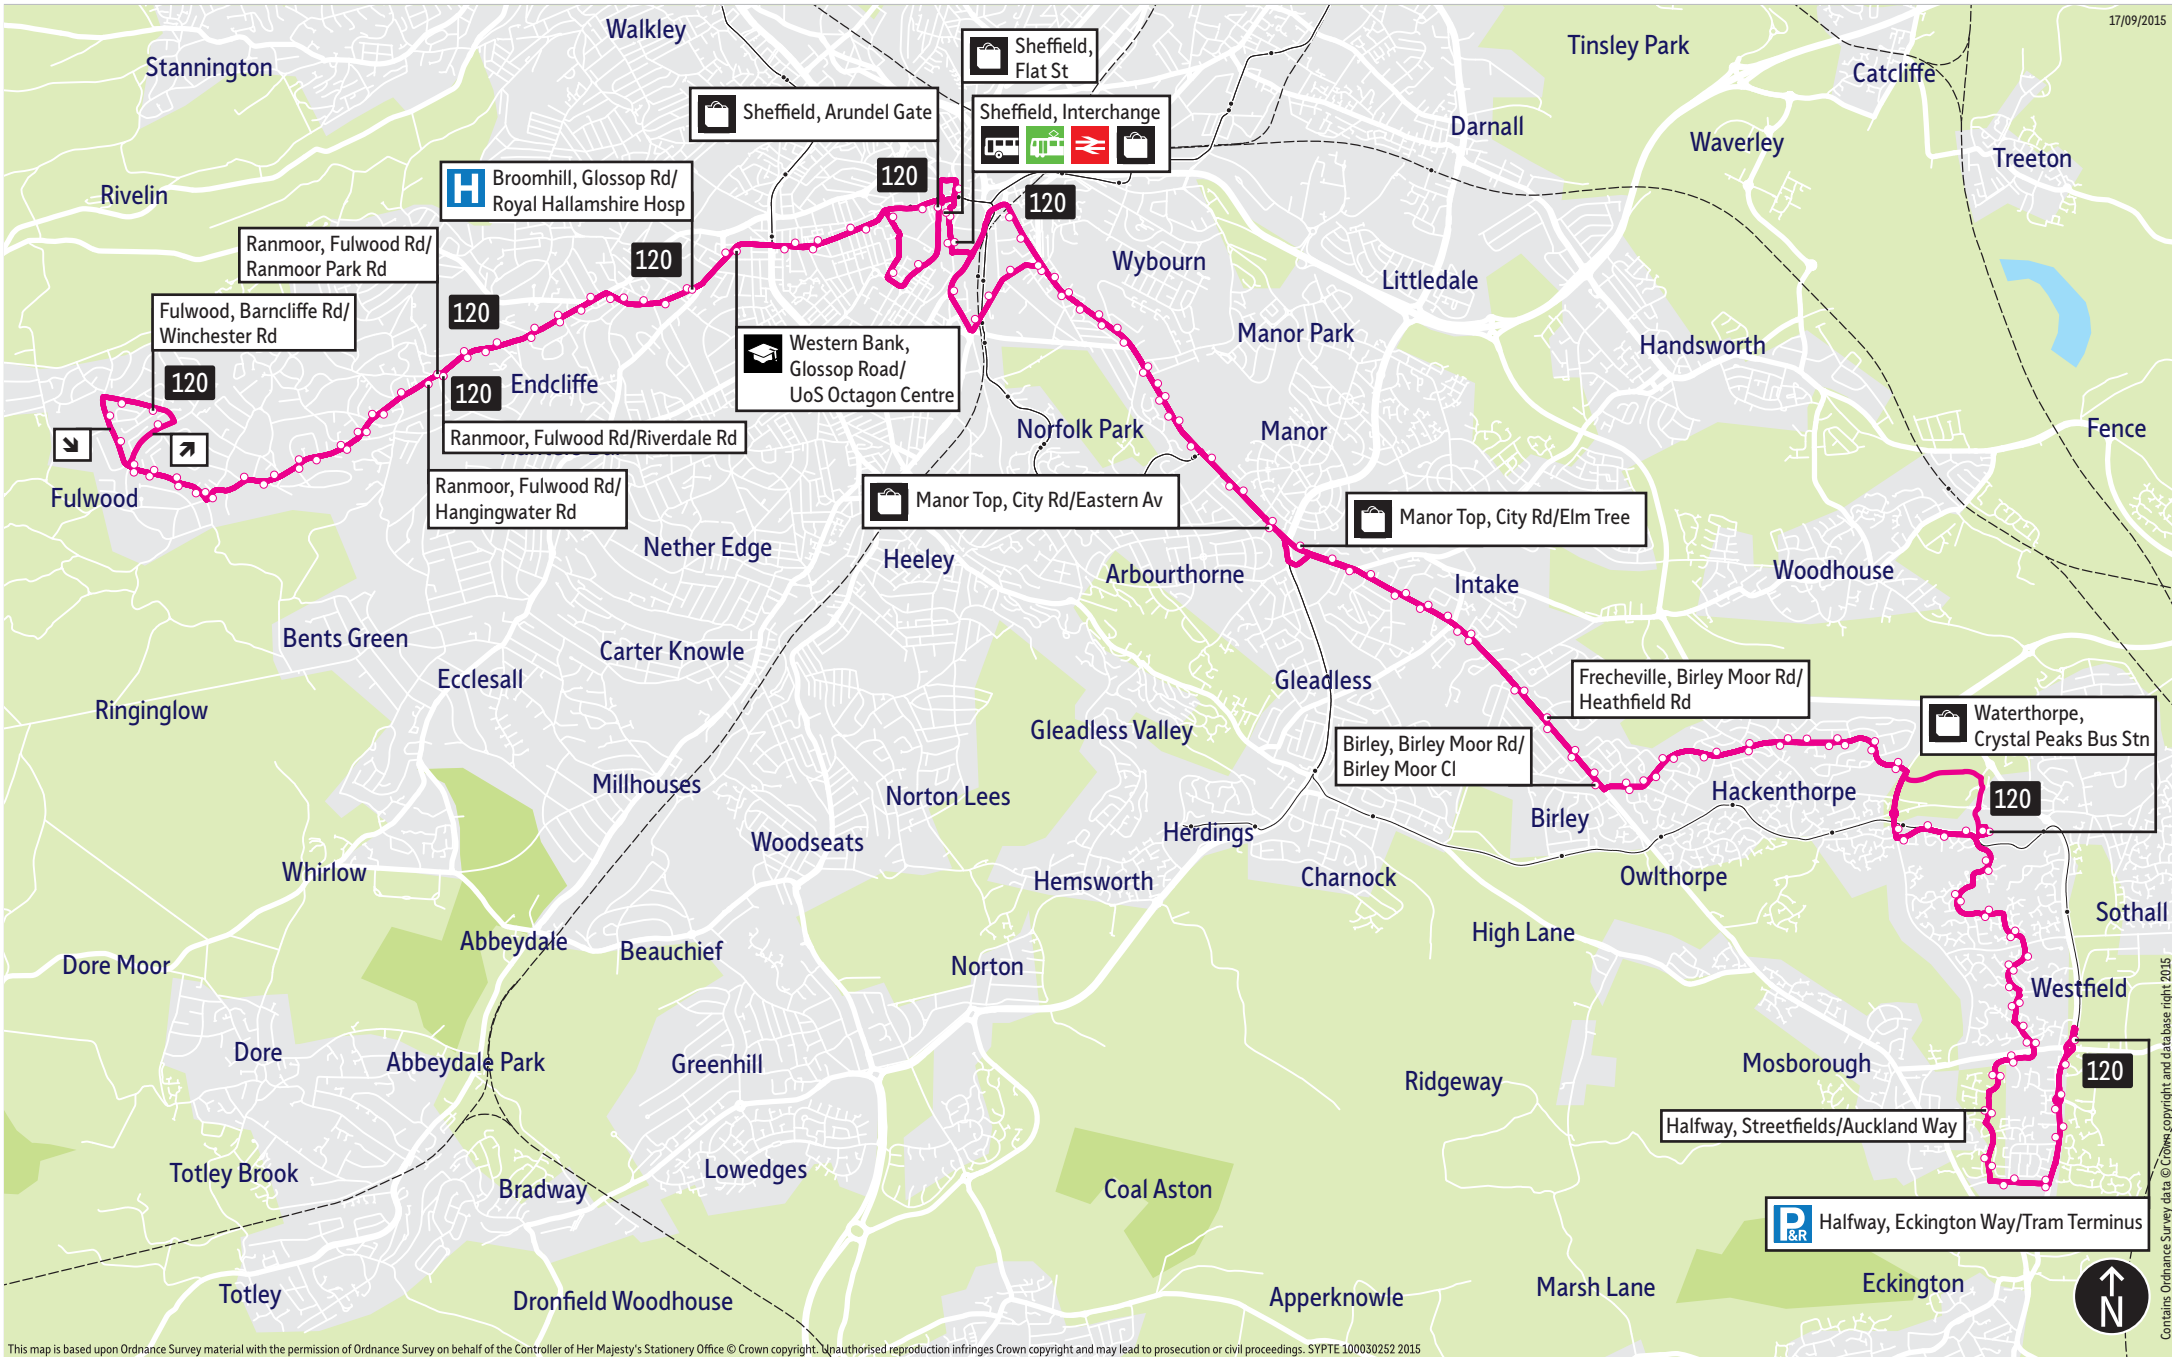

Bus route map for service 120

= Terminus point

 = Public transport
 = Shopping area
 = Bus route & stops
 = Rail line & station
 = Tram route & stop