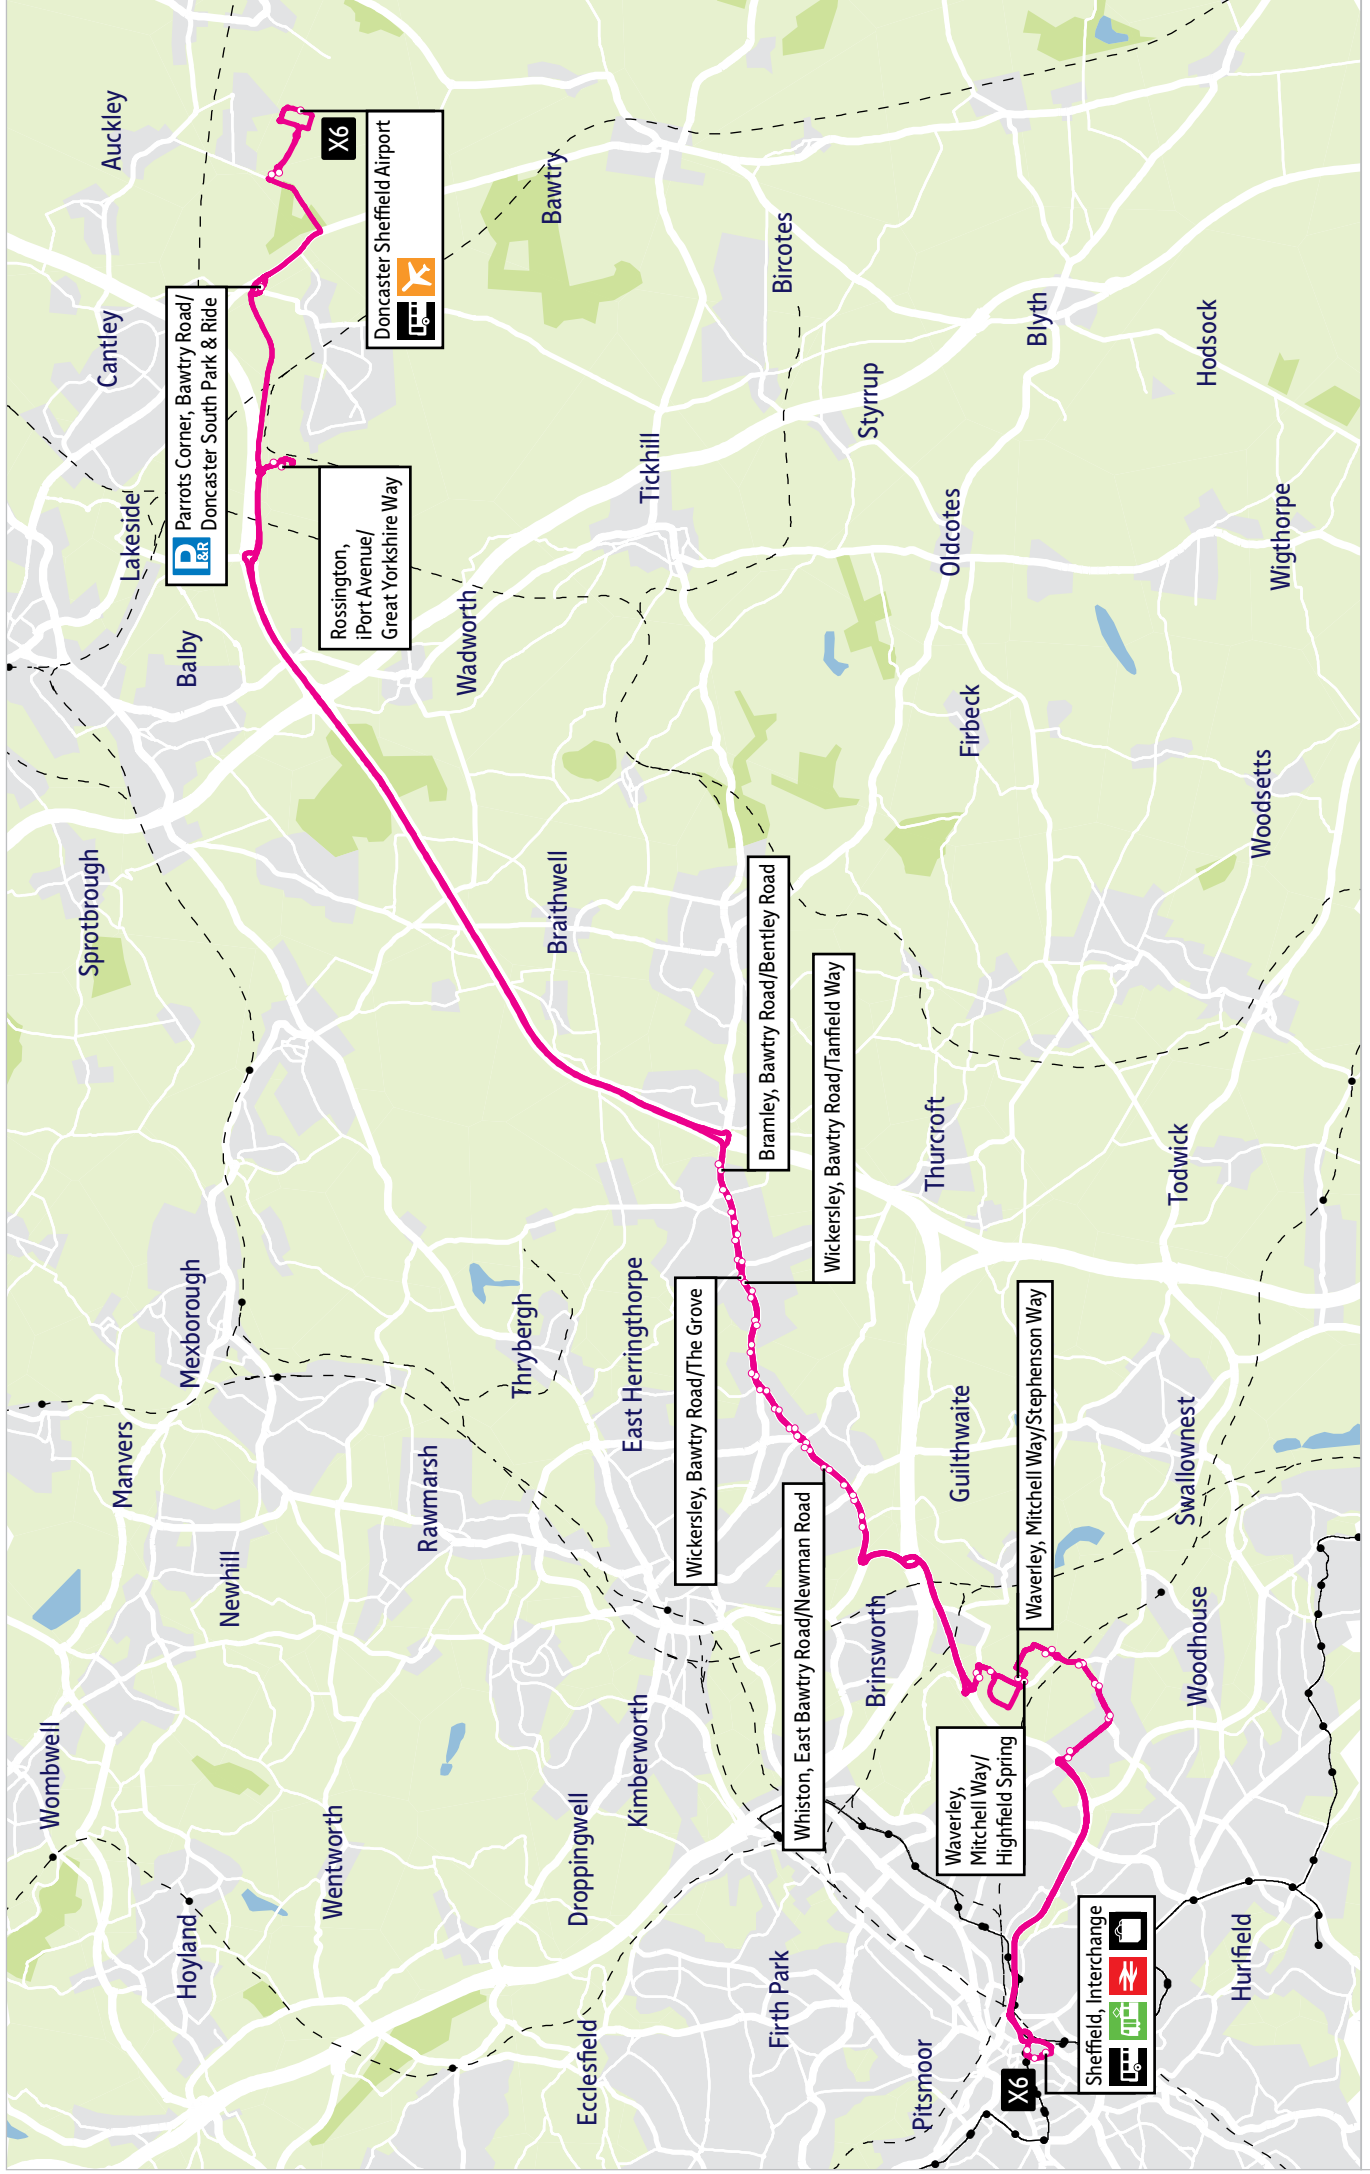

Bus service(s)

X6

Valid from: 26 January 2020

Areas served

Sheffield
Handsworth
Waverley
Catcliffe
Whiston
Wickersley
Bramley
Doncaster Sheffield Airport

Places on the route

   Sheffield Interchange
AMP and AMRC
Doncaster iPort
 Doncaster South Park and Ride
 Doncaster Sheffield Airport

What's changed

Timetable changes to improve punctuality with a route change in Waverley to run via Lescar Road and Stephenson Way instead of Highfield Spring.

Operator(s)

How can I get more information?

[TravelSouthYorkshire](https://www.facebook.com/TravelSouthYorkshire)

[@TSYalerts](https://twitter.com/TSYalerts)

[01709 51 51 51](tel:01709515151)

Bus route map for service X6

- = Terminus point
- = Public transport
- = Shopping area
- = Bus route & stops
- = Rail line & station
- = Tram route & stop

Limited stop

Service X6 is limited stop between Sheffield Interchange and Doncaster Sheffield Airport

Stopping points for service X6

Sheffield, Interchange ▶ **Handsworth** ▶ Handsworth Road ▶ Orgreave Lane ▶ **Waverley** ▶ Highfield Lane ▶ Mitchell Way ▶ **Catcliffe** ▶ Poplar Way ▶ **Whiston** ▶ West Bawtry Road ▶ East Bawtry Road ▶ **Brecks** ▶ Bawtry Road ▶ **Listerdale** ▶ **Wickersley** ▶ **Bramley** ▶ **Rossington** ▶ Iport Avenue ▶ **Parrots Corner** ▶ Bawtry Road ▶ **Finningley** ▶ Airport Access Road ▶ **Doncaster Sheffield Airport**