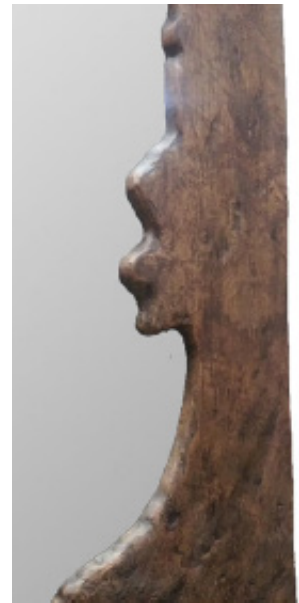

DETAIL 2

32" w x 72" h OAD, 1 1/4" h x 4" to 12" w Resin, Finish Wood Tone, 24 1/2" x 72", 5mm Flat Polished Edge Mirror, Safety Vinyl Tape, 1/2" MDF Backing, Dust Cover, 31" Z Cleat, Two "T" Screw at Bottom Center, Bulk Pack

Made in North America. Mirrors can be customized in any size and frame color.

1 Midland Avenue, Hicksville, NY 11801 / Phone: 516-931-5550 / Fax: 516-913-5735
help@artlinegroup.com / www.artlinegroup.com