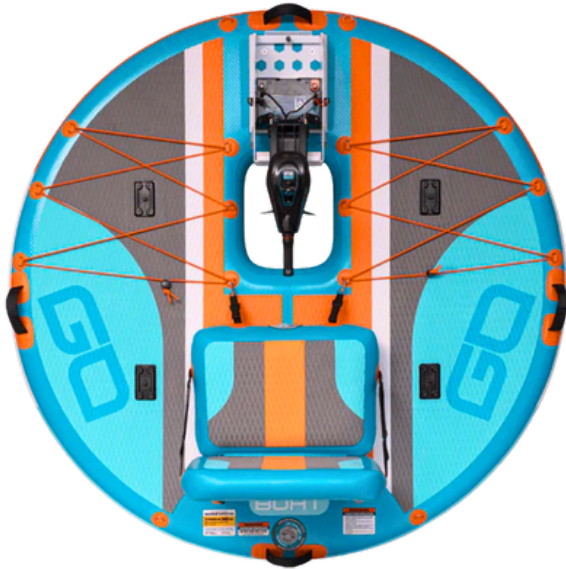

Which Boat is Right for You?

Single Seater

- **Dimensions:** 70" in Diameter
- **Capacity:** 1 person or 300 lbs
- **Weight:** 62 lbs fully loaded
- **Battery Capacity:** 2 group U1 batteries
- **Maximum Speed:** 5 mph
- **Material:** Inflatable Armorlite composite
- **Storage:** Stores in a wheeled backpack
- **Deck:** PVA non-slip foam deck
- **Handles:** 4 grab handles on the perimeter
- **Accessory Mounts:** 2 T-Slot rails and 4 pad mounts
- **Additional Features:** Storage bungees

Double Seater

- **Dimensions:** 90" Long X 70" Wide
- **Capacity:** 2 people or 450 lbs
- **Weight:** 70 lbs fully loaded
- **Battery Capacity:** 2 group U1 batteries
- **Maximum Speed:** 5 mph
- **Material:** Inflatable Armorlite composite
- **Storage:** Stores in a wheeled backpack
- **Deck:** PVA non-slip foam deck
- **Handles:** 4 grab handles on the perimeter
- **Accessory Mounts:** 2 T-Slot rails and 4 pad mounts
- **Additional Features:** Storage bungees