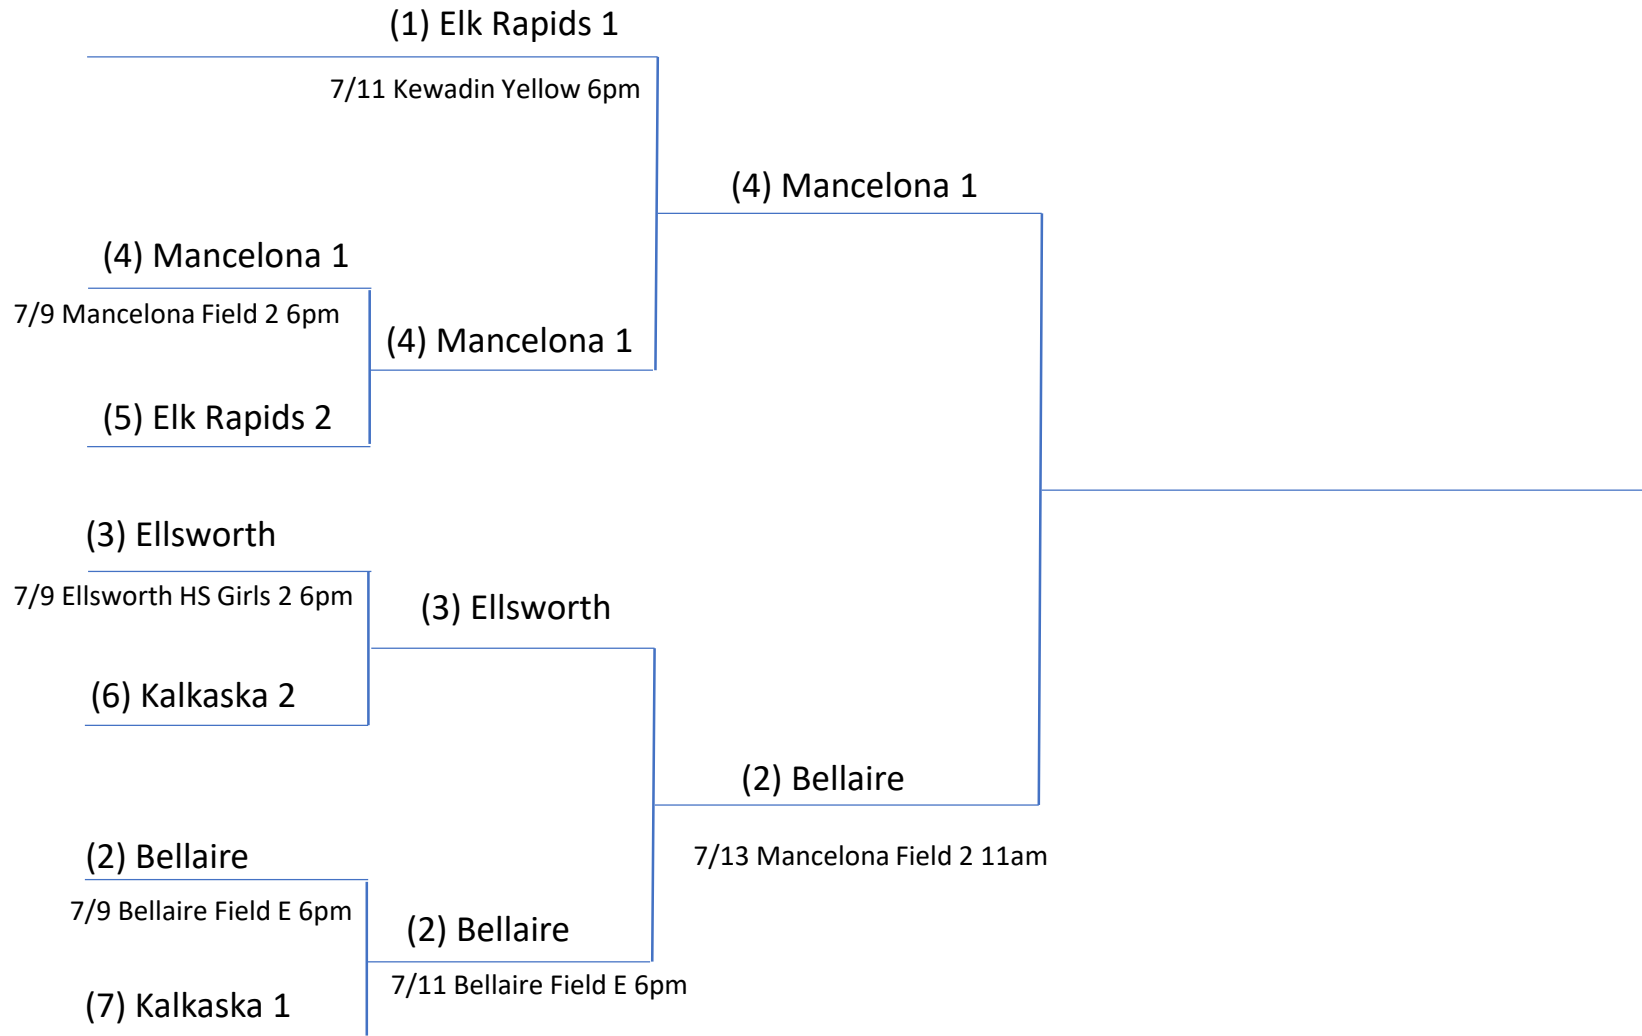

CHAIN OF LAKES PLAYOFFS 2019

Pitching:
KAL2 Woodruff 3
KAL2 Booy 2
KAL1 Ingersoll 2
KAL1 Bittenbender 2
CL Riley 5

CHAIN OF LAKES PLAYOFFS 2019