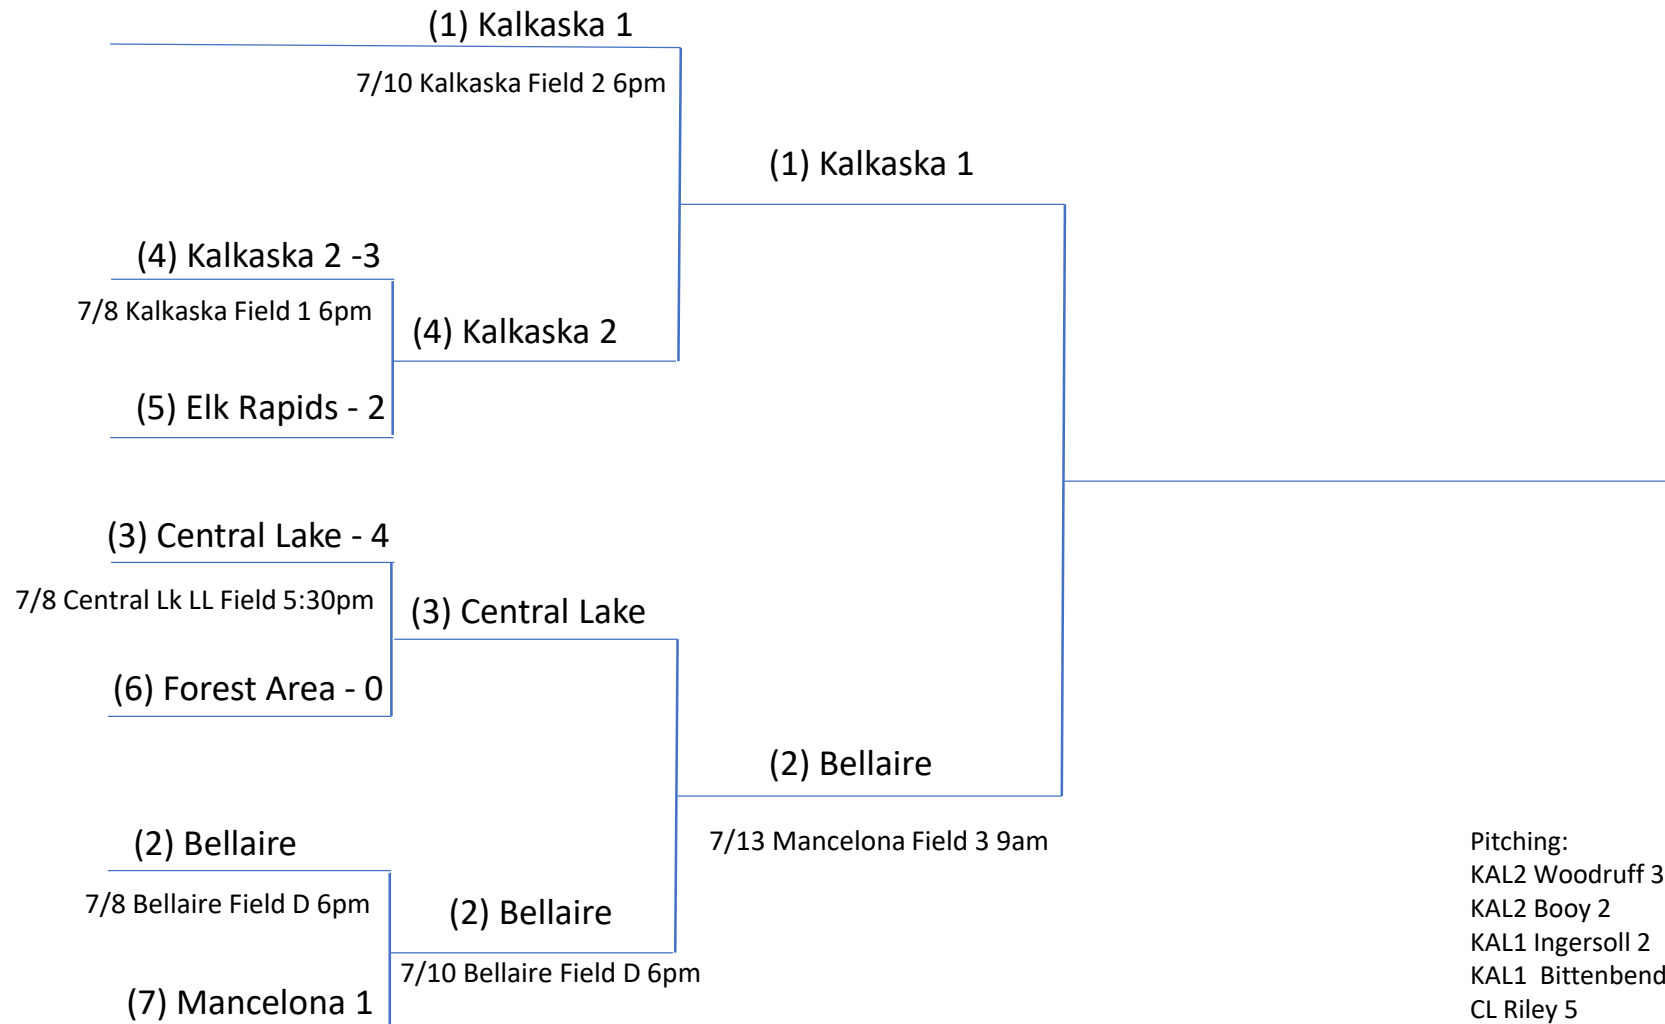

CHAIN OF LAKES PLAYOFFS 2019

Pitching:
KAL2 Woodruff 3
KAL2 Booy 2
KAL1 Ingersoll 2
KAL1 Bittenbender 2
CL Riley 5

CHAIN OF LAKES PLAYOFFS 2019