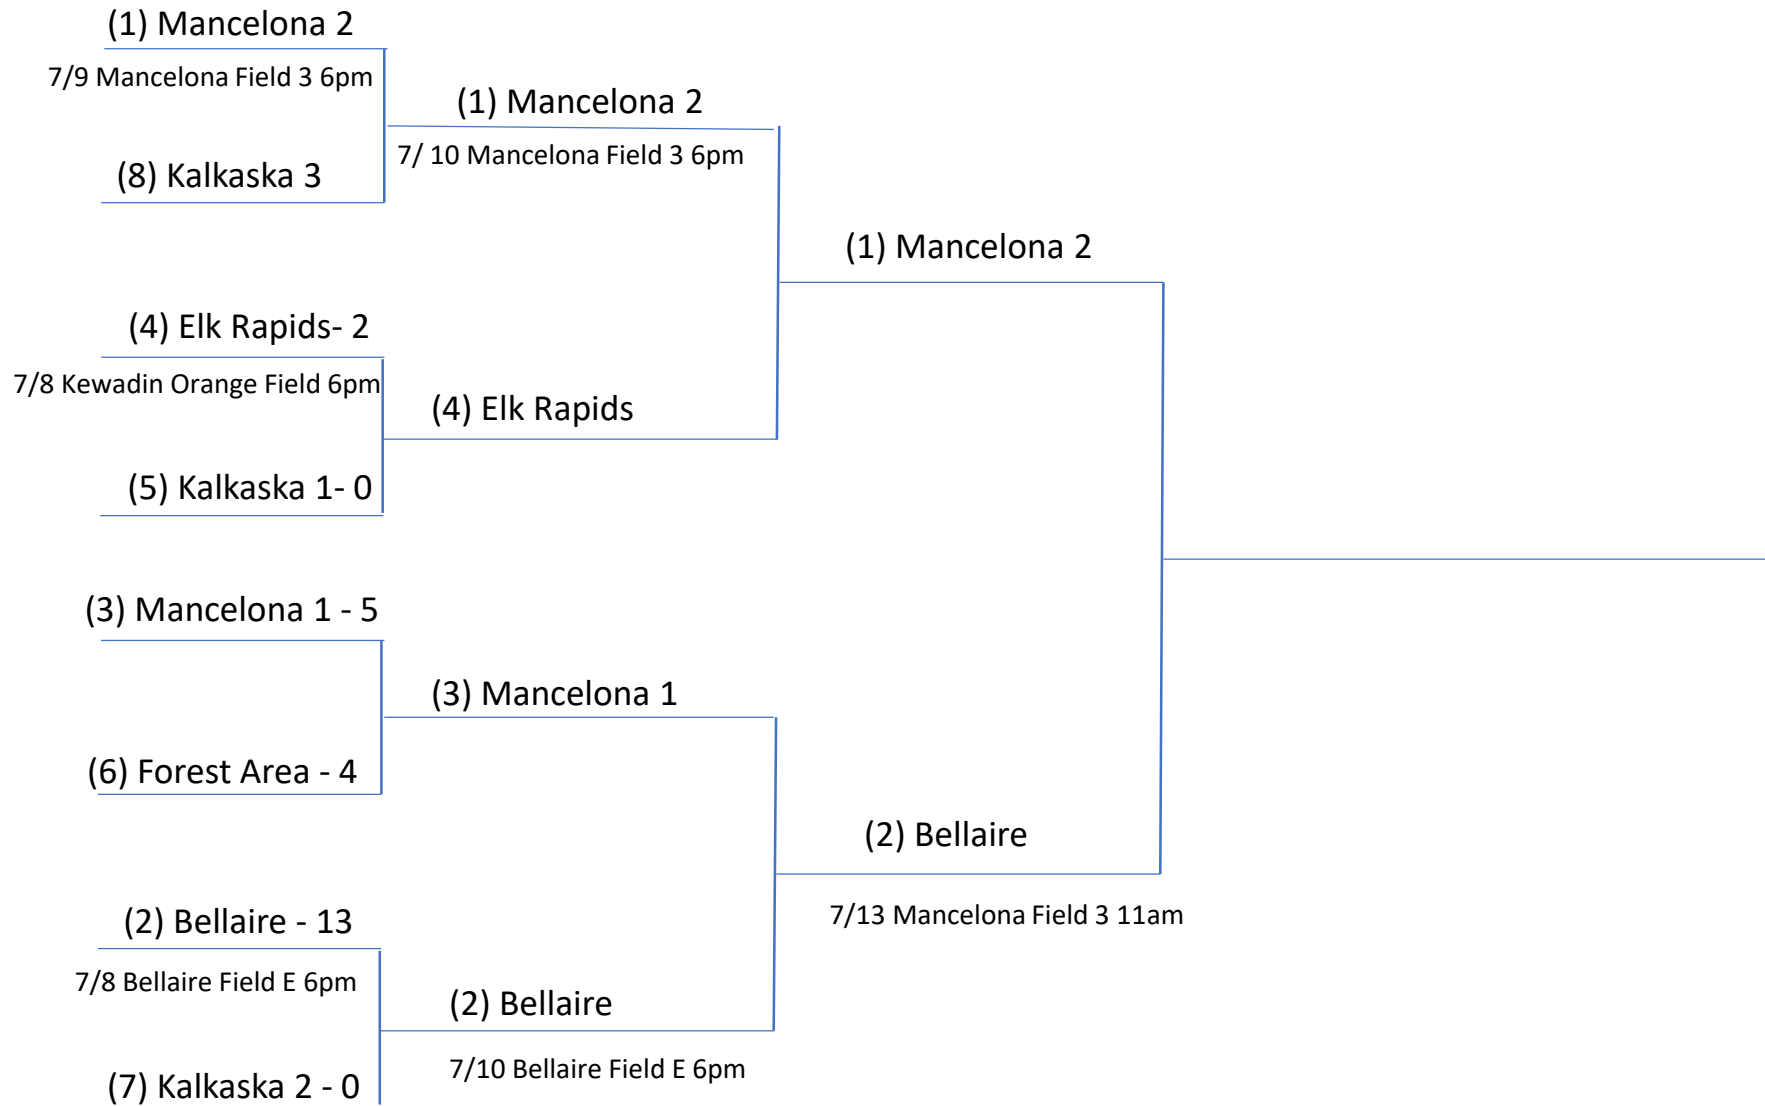

CHAIN OF LAKES PLAYOFFS 2019

Pitching:
KAL2 Woodruff 3
KAL2 Booy 2
KAL1 Ingersoll 2
KAL1 Bittenbender 2
CL Riley 5

CHAIN OF LAKES PLAYOFFS 2019