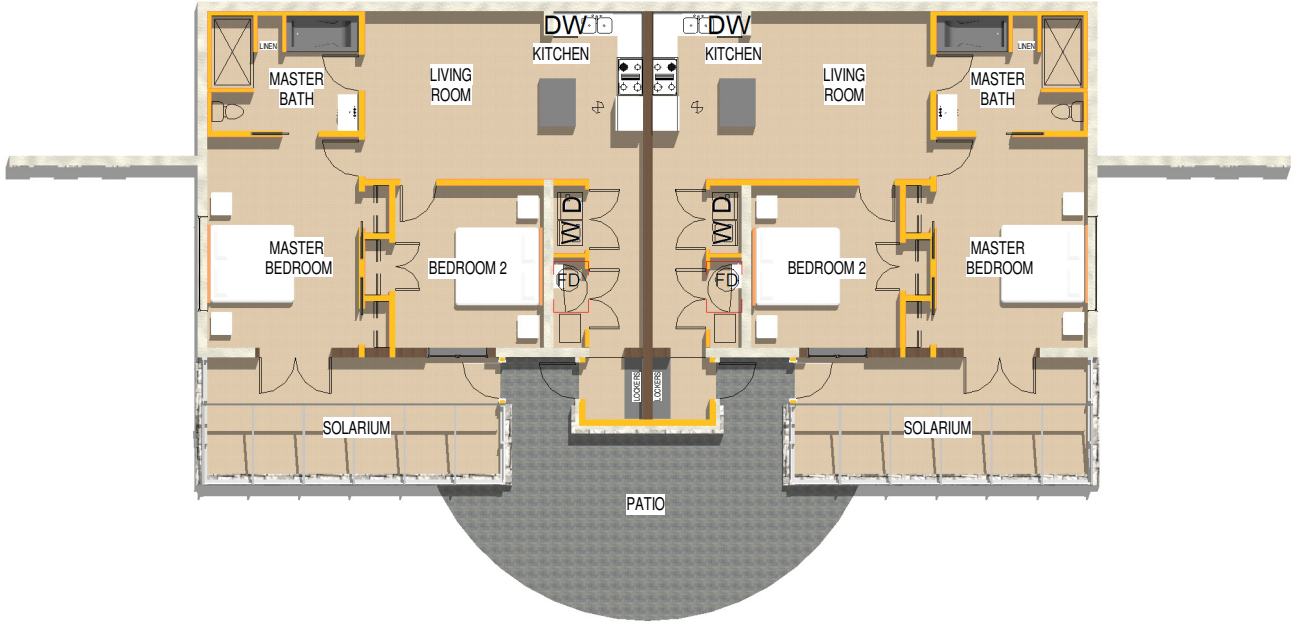

BRIDGEPORT TWINHOME

PLAN DETAILS:

Mods:	2
Bedrooms:	2
Bathrooms:	1