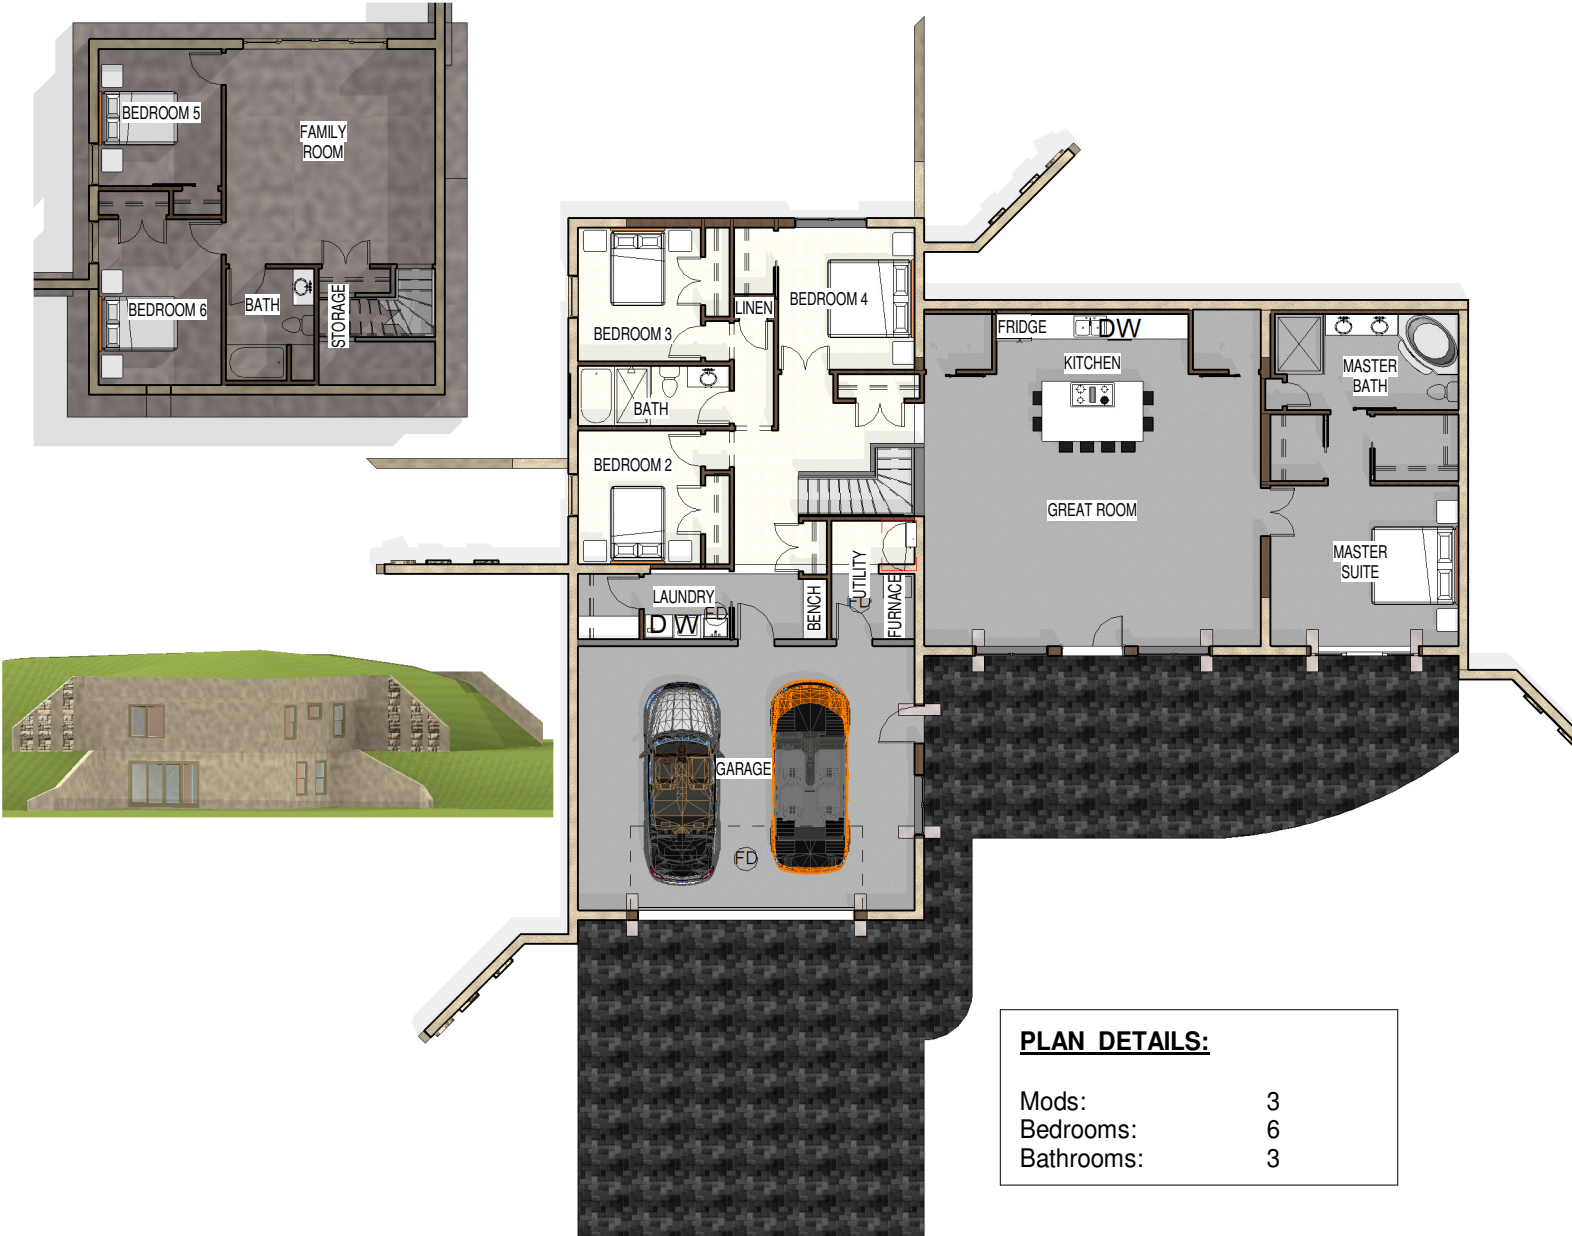

EARTH SHELTERED TECHNOLOGY, INC.

BRIGHT MOON HOLLER

PLAN DETAILS:	
Mods:	3
Bedrooms:	6
Bathrooms:	3