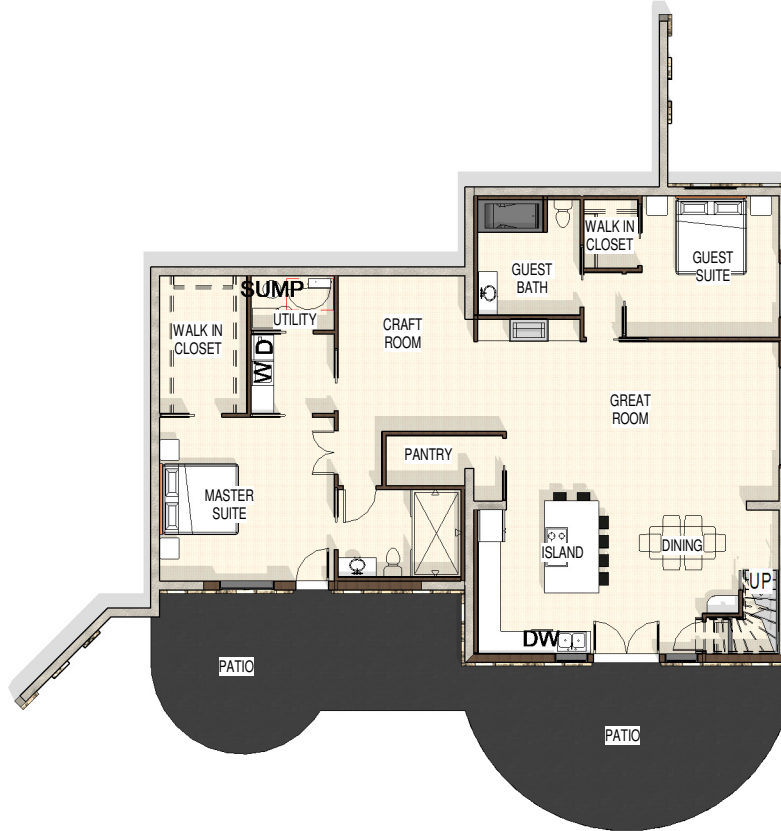

EARTH SHELTERED TECHNOLOGY, INC.

EAGER WEAVER

PLAN DETAILS:

Mods:	2
Bedrooms:	2
Bathrooms:	2