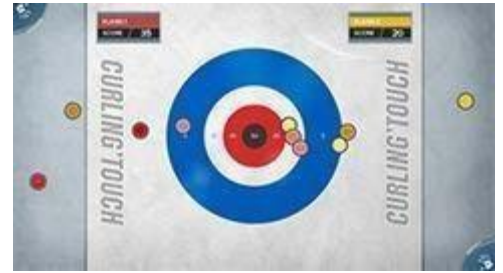

**Helen Whittaker** - Library Manager, Kingsport, TN Public Library

**Words' Touch**

**Shapes' Touch**

**Numbers' Touch**

- Fun
- Educational
- Collaborative
- No small parts to lose or swallow
- Waterproof, shockproof and a 3-year warranty
- Standard 8 game offer is expandable up to 21 games
- (3) 3 casino games not shown here

**Puzzle'Touch**

**Sudoku'Touch**

**Match'Touch**

**Curling'Touch**

**Quiz'Touch**

**Shuffle'Touch**

**Domino'Touch**

**Planet'Touch**

**Balloons'Touch**

**Snap'Touch**

**Race'Touch**

**AirHockey'Touch**

**Pong'Touch**

Standard comes with a choice of 8 games