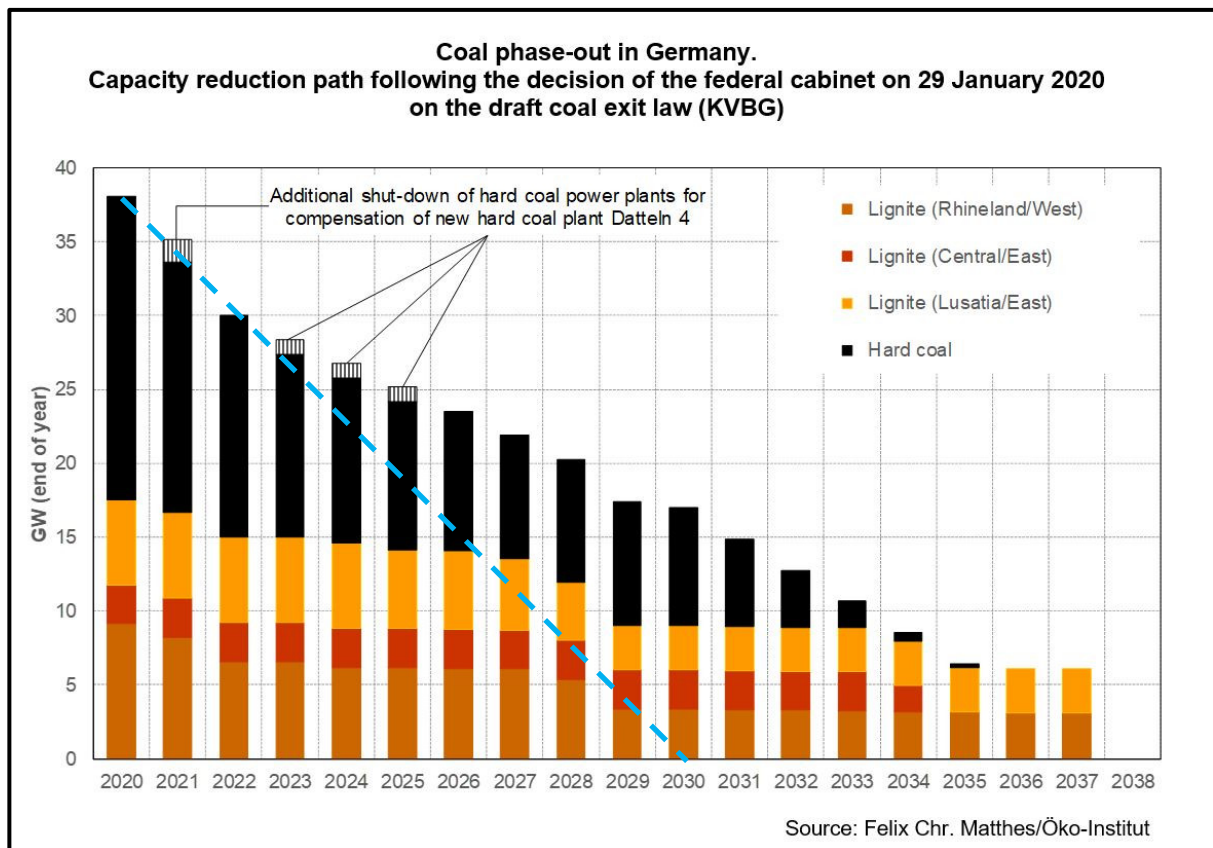

## The Trajectory of Accelerated Coal Exit by 2030

Annotation added (blue dotted line) to show the necessary faster pathway:

Source: Clean Energy Wire

<https://www.cleanenergywire.org/factsheets/spelling-out-coal-phase-out-germanys-exit-law-draft>