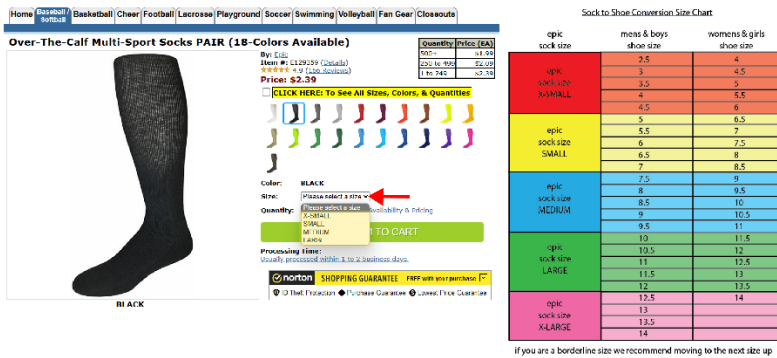

2. Select a size