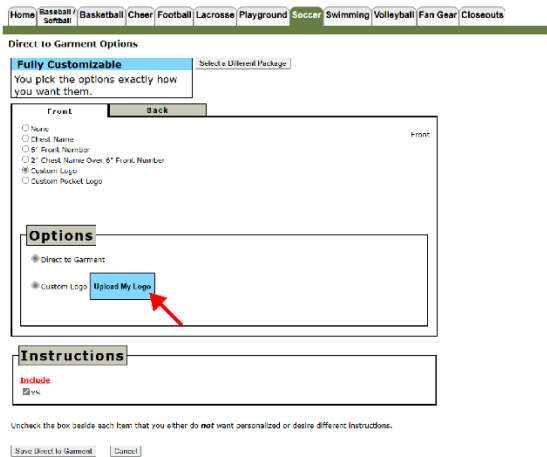

2. Click "Upload My Logo"