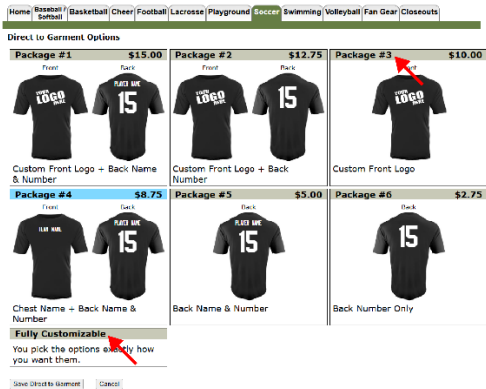

AS	AM	AL	AXL	A2XL	A3XL	A4XL
AS	AM	AL	AXL	A2XL	A3XL	A4XL
in stock	in stock	in stock	in stock	in stock	in stock	in stock
\$3.49	\$3.49	\$3.49	\$3.49	\$3.49	\$3.49	\$3.49
YXS	YS	YM	YL	YXL		
in stock	in stock	in stock	in stock	in stock		
\$2.79	\$2.79	\$2.79	\$2.79	\$2.79		

**START DESIGNING**

Processing Time:  
 Usually processed within 1 to 2 business days.  
 Allow an extra 1 to 3 business days for decoration.

3. Step 3: Choose a size(s) (sizes tend to run large, ordering a size down is recommended)

4. Click on “Start Designing” tab

5. You now have two options

- a. If you want a front logo ONLY, then select “Package #3”
- b. If you want a front logo WITH number on back, then select “Fully Customizable”