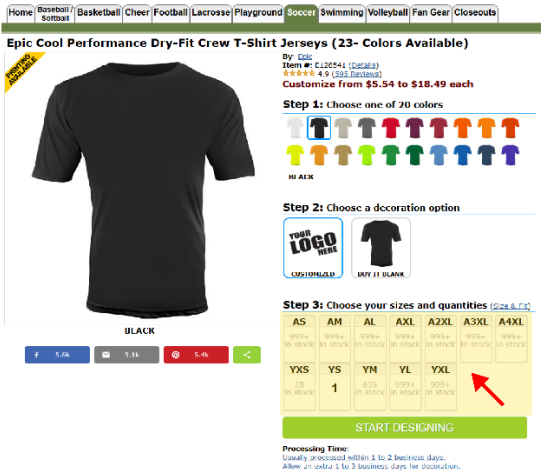

3. Step 3: Choose a size(s) (sizes tend to run large, ordering a size down is recommended)