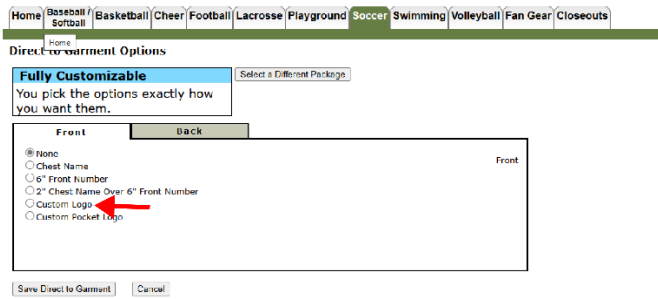

If you choose Fully Customizable (Front Logo with Number on Back)

1. On Front part, click "Custom Logo"